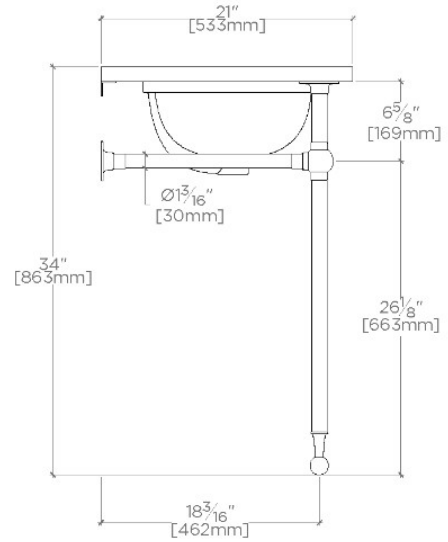

TECHNICAL DETAILS

Bowl Shape: Oval
Depth/Width: 21"
Height: 34"
Installation Type: Wall Mounted
Length: 30"
Number Of Holes: Two Hole
Number Of Legs: Two
Outer Rim Shape: Oval
Primary Material: 20 SWG Brass
Sink Visibility: Y
Suggested Application: Bath

Includes SALV25 sink, slab supports and choice of stocked stone tops in Imperial Danby or Carrara.

CERTIFICATIONS

Slab and sink top are included
PRODUCT (NOTES)

CRYSTAL

CRWS02

Crystal Round Two Leg Single Washstand Packaged with Sink and Slab Top 30" x 21" x 34"

TOP VIEW SCALE: 3/4"=1'-0"

FRONT VIEW SCALE: 3/4"=1'-0"

SIDE VIEW SCALE: 3/4"=1'-0"