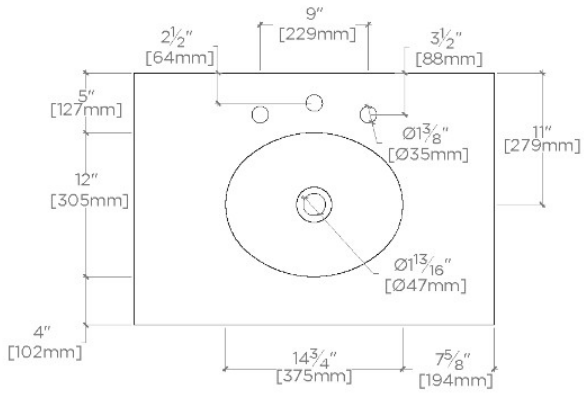

TECHNICAL DETAILS

Bowl Shape: Oval
Depth/Width: 21"
Height: 34"
Installation Type: Wall Mounted
Length: 30"
Number Of Holes: Two Hole
Number Of Legs: Two
Outer Rim Shape: Oval
Primary Material: 20 SWG Brass
Sink Visibility: Y
Suggested Application: Bath

Includes SALV25 sink, slab supports and choice of stocked stone tops in Imperial Danby or Carrara.

CERTIFICATIONS

Slab and sink top are included
PRODUCT (NOTES)

CRYSTAL

CRWS02

Crystal Round Two Leg Single Washstand Packaged with Sink and Slab Top 30" x 21" x 34"

TOP VIEW SCALE: 3/4"=1'-0"

FRONT VIEW SCALE: 3/4"=1'-0"

SIDE VIEW SCALE: 3/4"=1'-0"