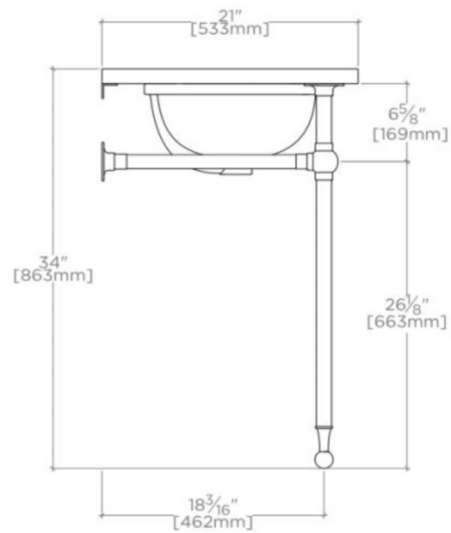

TECHNICAL DETAILS

Bowl Shape: Oval
Depth / Width: 21"
Height: 34"
Installation Type: Wall Mounted
Length: 30"
Number of Holes: Two Hole
Number of Legs: Two
Outer Rim Shape: Oval
Primary Material: 20 SWG Brass
Rough-in Supply Height Recommended: 21"
Rough-in Waste Height Recommended: 19"
Sink Visibility: Y
Suggested Application: Bath

PRODUCT (NOTES)

Slab and sink top are included

WATERWORKS

CRYSTAL

CRWS02

Crystal Round Two Leg Single Washstand Packaged with Sink and Slab Top 30" x 21" x 34"

TOP VIEW SCALE: 3/4"=1'-0"

FRONT VIEW SCALE: 3/4"=1'-0"

SIDE VIEW SCALE: 3/4"=1'-0"