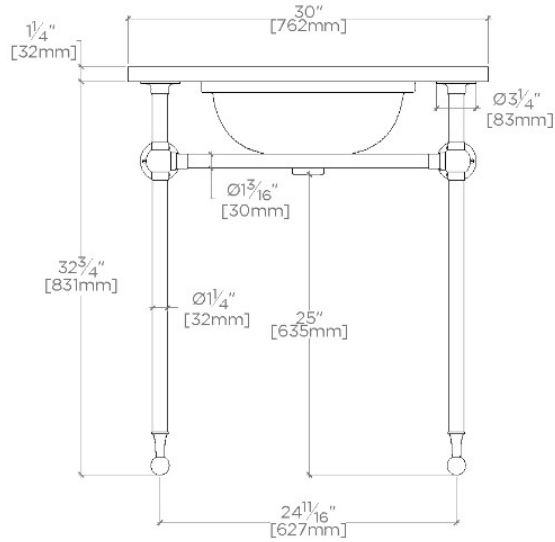

TECHNICAL DETAILS

Bowl Shape: Oval
Depth/Width: 21"
Height: 34"
Installation Type: Wall Mounted
Length: 30"
Number Of Holes: Two Hole
Number Of Legs: Two
Outer Rim Shape: Oval
Primary Material: 20 SWG Brass
Sink Visibility: Y
Suggested Application: Bath

Includes SALV25 sink, slab supports and choice of stocked stone tops in Imperial Danby or Carrara.

CERTIFICATIONS

Slab and sink top are included
PRODUCT (NOTES)

CRYSTAL

CRWS02

Crystal Round Two Leg Single Washstand Packaged with Sink and Slab Top 30" x 21" x 34"

TOP VIEW SCALE: 3/4"=1'-0"

FRONT VIEW SCALE: 3/4"=1'-0"

SIDE VIEW SCALE: 3/4"=1'-0"