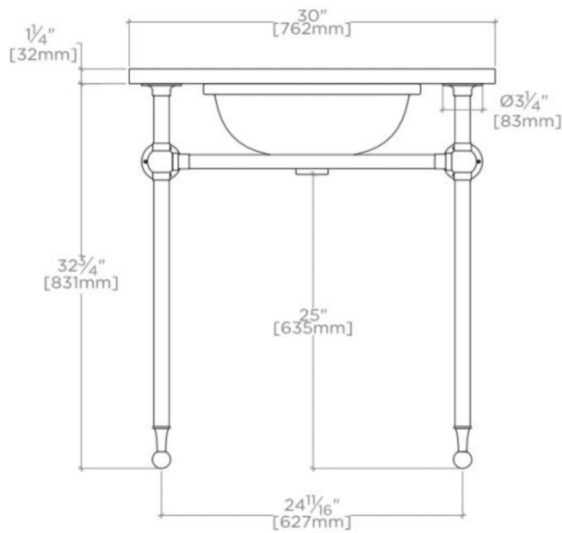

TECHNICAL DETAILS

Bowl Shape: Oval
Depth / Width: 21"
Height: 34"
Installation Type: Wall Mounted
Length: 30"
Number of Holes: Two Hole
Number of Legs: Two
Outer Rim Shape: Oval
Primary Material: 20 SWG Brass
Rough-in Supply Height Recommended: 21"
Rough-in Waste Height Recommended: 19"
Sink Visibility: Y
Suggested Application: Bath

PRODUCT (NOTES)

Slab and sink top are included

WATERWORKS

CRYSTAL

CRWS02

Crystal Round Two Leg Single Washstand Packaged with Sink and Slab Top 30" x 21" x 34"

TOP VIEW SCALE: 3/4"=1'-0"

FRONT VIEW SCALE: 3/4"=1'-0"

SIDE VIEW SCALE: 3/4"=1'-0"