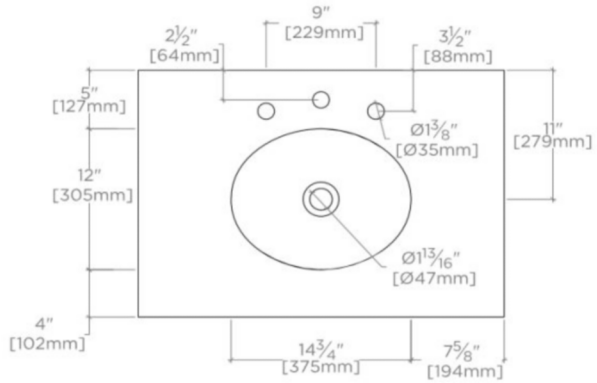

TECHNICAL DETAILS

Bowl Shape: Oval
Depth / Width: 21"
Height: 34"
Installation Type: Wall Mounted
Length: 30"
Number of Holes: Two Hole
Number of Legs: Two
Outer Rim Shape: Oval
Primary Material: 20 SWG Brass
Rough-in Supply Height Recommended: 21"
Rough-in Waste Height Recommended: 19"
Sink Visibility: Y
Suggested Application: Bath

PRODUCT (NOTES)

Slab and sink top are included

WATERWORKS

CRYSTAL

CRWS02

Crystal Round Two Leg Single Washstand Packaged with Sink and Slab Top 30" x 21" x 34"

TOP VIEW SCALE: 3/4"=1'-0"

FRONT VIEW SCALE: 3/4"=1'-0"

SIDE VIEW SCALE: 3/4"=1'-0"