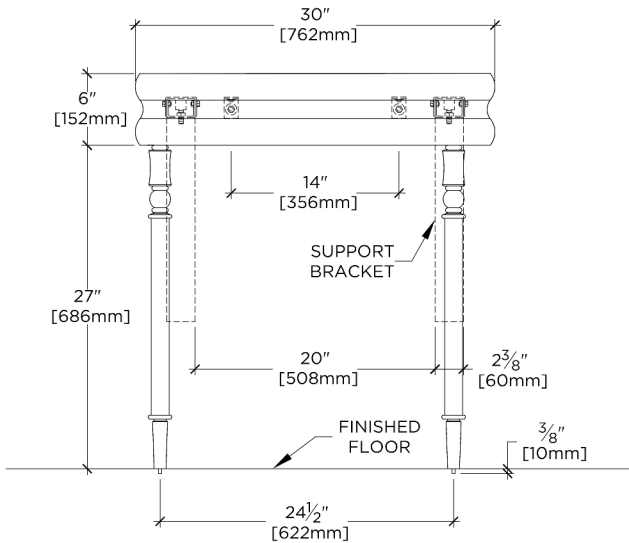

### PRODUCT (NOTES)

Legacy Turned two Legs with 30" Centuria DECK Mounted Marble Lavatory Sink

TOP VIEW

SCALE: 3/4"=1'-0"

REQUIRED MOUNTING HARDWARE (SOLD SEPARATELY)

STYLE: 106803

DESCRIPTION: UNIVERSAL PAIR (L/R) 22" STAINLESS STEEL ADJUSTABLE CONCEALED SUPPORT BRACKETS, WALL SUPPORT BRACKETS AND HARDWARE FOR WALL MOUNTED STONE SINK.

FRONT VIEW

SCALE: 3/4"=1'-0"

SIDE VIEW

SCALE: 3/4"=1'-0"