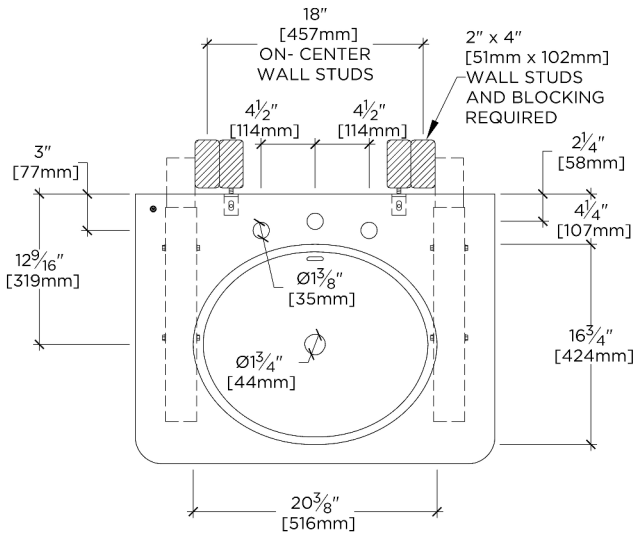

### PRODUCT FEATURES

Solid Brass

5CM marble top in the Waterworks Cut

Packages available in Brass and Nickel

Includes sink and choice of 5CM stone top in one of our 8 standard offerings

### PRODUCT (NOTES)

Legacy Turned two Legs with 30" Centuria DECK Mounted Marble Lavatory Sink

TOP VIEW

SCALE: 3/4"=1'-0"

REQUIRED MOUNTING HARDWARE (SOLD SEPARATELY)

STYLE: 106803

DESCRIPTION: UNIVERSAL PAIR (L/R) 22" STAINLESS STEEL ADJUSTABLE CONCEALED SUPPORT BRACKETS, WALL SUPPORT BRACKETS AND HARDWARE FOR WALL MOUNTED STONE SINK.

FRONT VIEW

SCALE: 3/4"=1'-0"

SIDE VIEW

SCALE: 3/4"=1'-0"