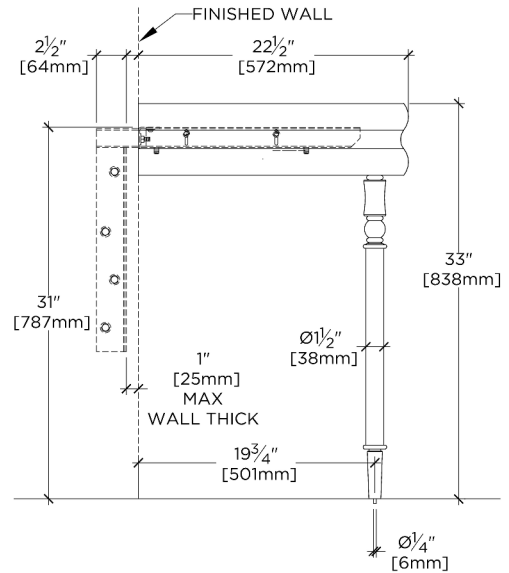

### PRODUCT (NOTES)

Legacy Turned two Legs with 30" Centuria DECK Mounted Marble Lavatory Sink

TOP VIEW

SCALE: 3/4"=1'-0"

REQUIRED MOUNTING HARDWARE (SOLD SEPARATELY)

STYLE: 106803

DESCRIPTION: UNIVERSAL PAIR (L/R) 22" STAINLESS STEEL ADJUSTABLE CONCEALED SUPPORT BRACKETS, WALL SUPPORT BRACKETS AND HARDWARE FOR WALL MOUNTED STONE SINK.

FRONT VIEW

SCALE: 3/4"=1'-0"

SIDE VIEW

SCALE: 3/4"=1'-0"