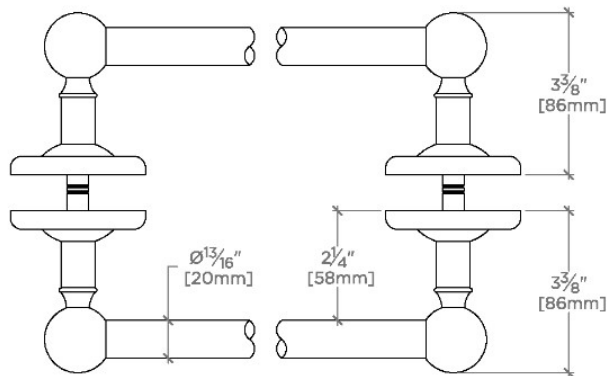

## REGULATOR

RG24G2

Regulator 24" Double Sided Glass Mounted Towel Bars

† THIS PRODUCT CAN BE INSTALLED ON GLASS THAT IS  
1/4" [6mm], 3/8" [10mm], 1/2" [13mm], OR 3/4" [19mm].

TOP VIEW

SCALE: 3"=1'-0"

FRONT VIEW

SCALE: 3"=1'-0"

SIDE VIEW

SCALE: 3"=1'-0"