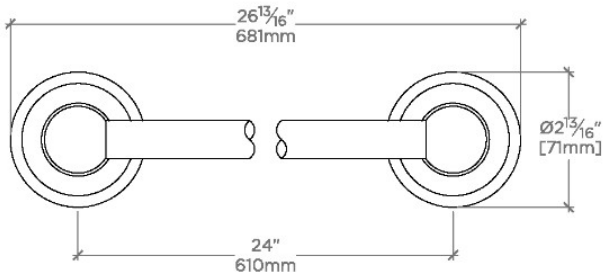

## REGULATOR

RG24G2

Regulator 24" Double Sided Glass Mounted Towel Bars

SHOWN IN REGULATOR 24" DOUBLE SIDED GLASS MOUNTED TOWEL BARS | RG24G2

## REGULATOR

RG24G2

Regulator 24" Double Sided Glass Mounted Towel Bars

† THIS PRODUCT CAN BE INSTALLED ON GLASS THAT IS  
1/4" [6mm], 3/8" [10mm], 1/2" [13mm], OR 3/4" [19mm].

TOP VIEW

SCALE: 3"=1'-0"

FRONT VIEW

SCALE: 3"=1'-0"

SIDE VIEW

SCALE: 3"=1'-0"