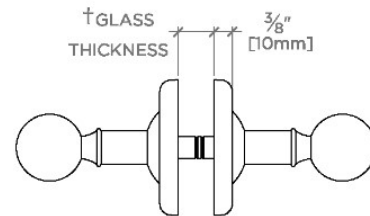

## REGULATOR

RG24G2

Regulator 24" Double Sided Glass Mounted Towel Bars

SHOWN IN REGULATOR 24" DOUBLE SIDED GLASS MOUNTED TOWEL BARS | RG24G2

## REGULATOR

RG24G2

Regulator 24" Double Sided Glass Mounted Towel Bars

† THIS PRODUCT CAN BE INSTALLED ON GLASS THAT IS  
1/4" [6mm], 3/8" [10mm], 1/2" [13mm], OR 3/4" [19mm].

TOP VIEW

SCALE: 3"=1'-0"

FRONT VIEW

SCALE: 3"=1'-0"

SIDE VIEW

SCALE: 3"=1'-0"