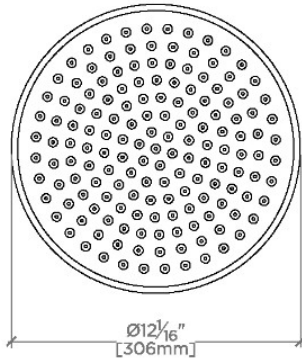

### TECHNICAL DETAILS

Adjustable Versus Fixed Spray: Fixed  
 Fittings Hole Diameter: 32 mm  
 Flow Restriction Options: 1.5, 1.75, 2.0  
 Inlet Connection Size: 1/2"  
 Inlet Connection Type: Male NPT  
 Pivot: Y  
 Primary Material: Brass  
 Restricted Maximum Flow Rate: 6.6 liters/min  
 Water Pressure Maximum: 6.0 bar  
 Water Pressure Minimum: 1.5 bar  
 Water Pressure Recommended: 3.0 bar

## Opus

OPS122

Opus 12" Rain Showerhead with 18" Ceiling Mounted Shower Arm

CEILING VIEW

SCALE: 1/2"=1'-0"

STYLE NO.	DIM "A"	DIM "B"
EAS120	11 <sup>1</sup> / <sub>16</sub> "	6 <sup>9</sup> / <sub>16</sub> "
OPS120	[297mm]	[166mm]
EAS121	17 <sup>3</sup> / <sub>4</sub> "	12 <sup>9</sup> / <sub>16</sub> "
OPS121	[450mm]	[319mm]
EAS122	23 <sup>3</sup> / <sub>4</sub> "	18 <sup>9</sup> / <sub>16</sub> "
OPS122	[603mm]	[472mm]

FRONT VIEW

SCALE: 1/2"=1'-0"

SIDE VIEW

SCALE: 1/2"=1'-0"