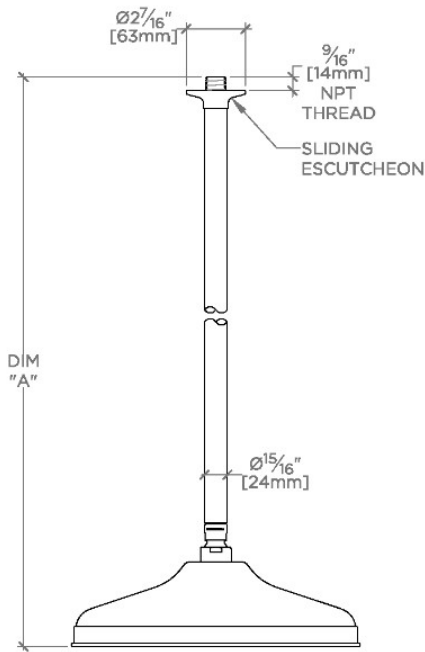

### TECHNICAL DETAILS

Adjustable Versus Fixed Spray: Fixed  
 Fittings Hole Diameter: 32 mm  
 Flow Restriction Options: 1.5, 1.75, 2.0  
 Inlet Connection Size: 1/2"  
 Inlet Connection Type: Male NPT  
 Pivot: Y  
 Primary Material: Brass  
 Restricted Maximum Flow Rate: 6.6 liters/min  
 Water Pressure Maximum: 6.0 bar  
 Water Pressure Minimum: 1.5 bar  
 Water Pressure Recommended: 3.0 bar

### PRODUCT FEATURES

- Made of Brass
- Features a swivel 12" rain showerhead with easy clean rubber nozzles
- Includes an 18" ceiling mounted shower arm
- Stocked in Brass, Chrome, Nickel and Matte Nickel
- Rain showerhead available in 1.75gpm (6.6L/min) flow rate

## Opus

OPS122

Opus 12" Rain Showerhead with 18" Ceiling Mounted Shower Arm

CEILING VIEW

SCALE: 1/2"=1'-0"

STYLE NO.	DIM "A"	DIM "B"
EAS120	11 <sup>1</sup> / <sub>16</sub> "	6 <sup>9</sup> / <sub>16</sub> "
OPS120	[297mm]	[166mm]
EAS121	17 <sup>3</sup> / <sub>4</sub> "	12 <sup>9</sup> / <sub>16</sub> "
OPS121	[450mm]	[319mm]
EAS122	23 <sup>3</sup> / <sub>4</sub> "	18 <sup>9</sup> / <sub>16</sub> "
OPS122	[603mm]	[472mm]

FRONT VIEW

SCALE: 1/2"=1'-0"

SIDE VIEW

SCALE: 1/2"=1'-0"