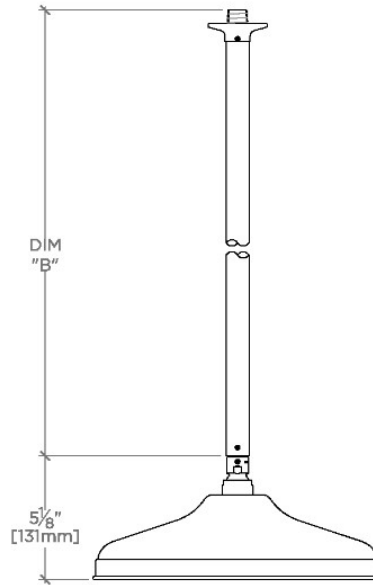

### TECHNICAL DETAILS

Adjustable Versus Fixed Spray: Fixed  
 Fittings Hole Diameter: 32 mm  
 Flow Restriction Options: 1.5, 1.75, 2.0  
 Inlet Connection Size: 1/2"  
 Inlet Connection Type: Male NPT  
 Pivot: Y  
 Primary Material: Brass  
 Restricted Maximum Flow Rate: 6.6 liters/min  
 Water Pressure Maximum: 6.0 bar  
 Water Pressure Minimum: 1.5 bar  
 Water Pressure Recommended: 3.0 bar

### PRODUCT FEATURES

- Made of Brass
- Features a swivel 12" rain showerhead with easy clean rubber nozzles
- Includes an 18" ceiling mounted shower arm
- Stocked in Brass, Chrome, Nickel and Matte Nickel
- Rain showerhead available in 1.75gpm (6.6L/min) flow rate

## Opus

OPS122

Opus 12" Rain Showerhead with 18" Ceiling Mounted Shower Arm

CEILING VIEW

SCALE: 1/2"=1'-0"

STYLE NO.	DIM "A"	DIM "B"
EAS120	11 <sup>1</sup> / <sub>16</sub> "	6 <sup>9</sup> / <sub>16</sub> "
OPS120	[297mm]	[166mm]
EAS121	17 <sup>3</sup> / <sub>4</sub> "	12 <sup>9</sup> / <sub>16</sub> "
OPS121	[450mm]	[319mm]
EAS122	23 <sup>3</sup> / <sub>4</sub> "	18 <sup>9</sup> / <sub>16</sub> "
OPS122	[603mm]	[472mm]

FRONT VIEW

SCALE: 1/2"=1'-0"

SIDE VIEW

SCALE: 1/2"=1'-0"