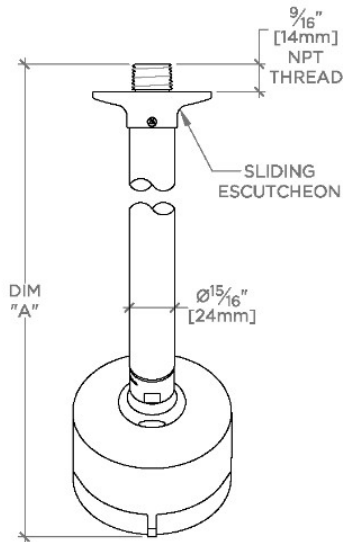

TECHNICAL DETAILS

Adjustable Versus Fixed Spray: Adjustable Spray
 Fittings Hole Diameter: 32 mm
 Flow Restriction Options: 1.5, 1.75, 2.0
 Inlet Connection Size: 1/2"
 Inlet Connection Type: Male NPT
 Pivot: Y
 Primary Material: Brass
 Restricted Maximum Flow Rate: 6.6 liters/min
 Water Pressure Maximum: 6.0 bar
 Water Pressure Minimum: 1.5 bar
 Water Pressure Recommended: 3.0 bar

PRODUCT FEATURES

- Made of Brass
- Features a swivel 3 1/4" showerhead with three adjustable spray patterns
- Includes a 6" wall mounted 45 degree shower arm
- Stocked in Brass, Chrome and Nickel
- Showerhead available in 1.75gpm (6.6L/min) flow rate

CERTIFICATIONS

PRODUCT (NOTES)

Ludlow

LVS234

Ludlow Volta 3 1/4" Showerhead with Adjustable Spray with 6" Wall Mounted 45 Degree Shower Arm

TOP VIEW SCALE: 3"=1'-0"

STYLE NO.	DIM "A"	DIM "B"
LVS234	9 3/16" [250mm]	6 1/4" [158mm]
PTS234		
LVS235	11 3/16" [301mm]	8 1/4" [209mm]
PTS235		

SPRAY PATTERNS

FRONT VIEW SCALE: 3"=1'-0"

SIDE VIEW SCALE: 3"=1'-0"