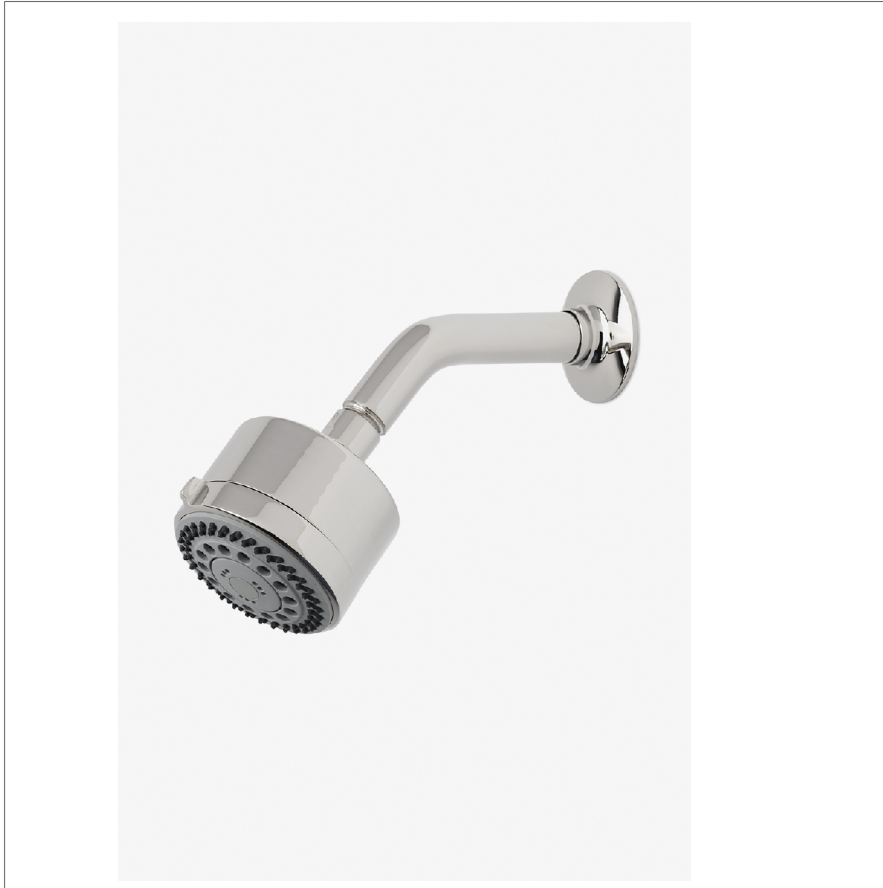

Ludlow

LVS234

Ludlow Volta 3 1/4" Showerhead with Adjustable Spray with 6" Wall Mounted 45 Degree Shower Arm

SHOWN IN LUDLOW VOLTA 3 1/4" SHOWERHEAD WITH ADJUSTABLE SPRAY WITH 6" WALL MOUNTED 45 DEGREE SHOWER ARM | LVS234

TECHNICAL DETAILS

Adjustable Versus Fixed Spray: Adjustable Spray
 Fittings Hole Diameter: 32 mm
 Flow Restriction Options: 1.5, 1.75, 2.0
 Inlet Connection Size: 1/2"
 Inlet Connection Type: Male NPT
 Pivot: Y
 Primary Material: Brass
 Restricted Maximum Flow Rate: 6.6 liters/min
 Water Pressure Maximum: 6.0 bar
 Water Pressure Minimum: 1.5 bar
 Water Pressure Recommended: 3.0 bar

PRODUCT FEATURES

- Made of Brass
- Features a swivel 3 1/4" showerhead with three adjustable spray patterns
- Includes a 6" wall mounted 45 degree shower arm
- Stocked in Brass, Chrome and Nickel
- Showerhead available in 1.75gpm (6.6L/min) flow rate

CERTIFICATIONS

PRODUCT (NOTES)

Ludlow

LVS234

Ludlow Volta 3 1/4" Showerhead with Adjustable Spray with 6" Wall Mounted 45 Degree Shower Arm

TOP VIEW SCALE: 3"=1'-0"

STYLE NO.	DIM "A"	DIM "B"
LVS234	9 3/16" [250mm]	6 1/4" [158mm]
PTS234		
LVS235	11 3/16" [301mm]	8 1/4" [209mm]
PTS235		