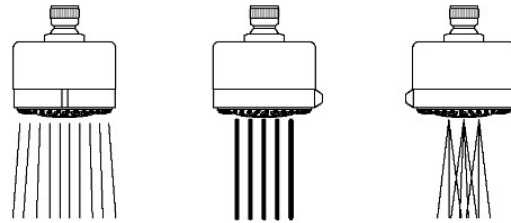

TECHNICAL DETAILS

Adjustable Versus Fixed Spray: Adjustable Spray
 Fittings Hole Diameter: 32 mm
 Flow Restriction Options: 1.5, 1.75, 2.0
 Inlet Connection Size: 1/2"
 Inlet Connection Type: Male NPT
 Pivot: Y
 Primary Material: Brass
 Restricted Maximum Flow Rate: 6.6 liters/min
 Water Pressure Maximum: 6.0 bar
 Water Pressure Minimum: 1.5 bar
 Water Pressure Recommended: 3.0 bar

PRODUCT FEATURES

- Made of Brass
- Features a swivel 3 1/4" showerhead with three adjustable spray patterns
- Includes a 6" wall mounted 45 degree shower arm
- Stocked in Brass, Chrome and Nickel
- Showerhead available in 1.75gpm (6.6L/min) flow rate

CERTIFICATIONS

PRODUCT (NOTES)

Ludlow

LVS234

Ludlow Volta 3 1/4" Showerhead with Adjustable Spray with 6" Wall Mounted 45 Degree Shower Arm

TOP VIEW SCALE: 3"=1'-0"

STYLE NO.	DIM "A"	DIM "B"
LVS234	9 3/16" [250mm]	6 1/4" [158mm]
PTS234		
LVS235	11 3/16" [301mm]	8 1/4" [209mm]
PTS235		

SPRAY PATTERNS

FRONT VIEW SCALE: 3"=1'-0"

SIDE VIEW SCALE: 3"=1'-0"