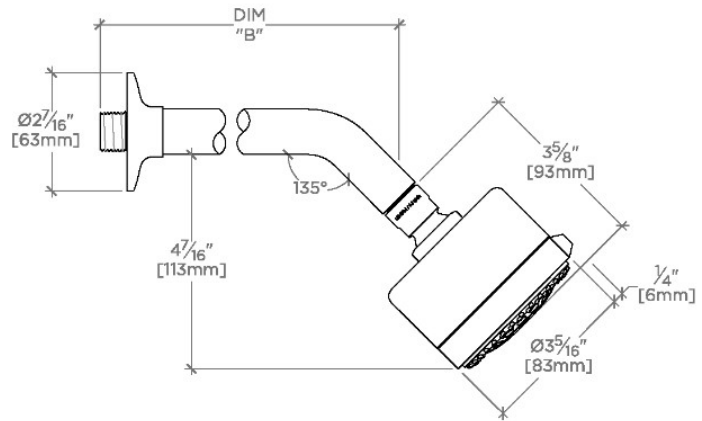

TECHNICAL DETAILS

Adjustable Versus Fixed Spray: Adjustable Spray
 Fittings Hole Diameter: 32 mm
 Flow Restriction Options: 1.5, 1.75, 2.0
 Inlet Connection Size: 1/2"
 Inlet Connection Type: Male NPT
 Pivot: Y
 Primary Material: Brass
 Restricted Maximum Flow Rate: 6.6 liters/min
 Water Pressure Maximum: 6.0 bar
 Water Pressure Minimum: 1.5 bar
 Water Pressure Recommended: 3.0 bar

PRODUCT FEATURES

- Made of Brass
- Features a swivel 3 1/4" showerhead with three adjustable spray patterns
- Includes a 6" wall mounted 45 degree shower arm
- Stocked in Brass, Chrome and Nickel
- Showerhead available in 1.75gpm (6.6L/min) flow rate

CERTIFICATIONS

PRODUCT (NOTES)

Ludlow

LVS234

Ludlow Volta 3 1/4" Showerhead with Adjustable Spray with 6" Wall Mounted 45 Degree Shower Arm

TOP VIEW SCALE: 3"=1'-0"

STYLE NO.	DIM "A"	DIM "B"
LVS234	9 3/16" [250mm]	6 1/4" [158mm]
PTS234		
LVS235	11 3/16" [301mm]	8 1/4" [209mm]
PTS235		

SPRAY PATTERNS

FRONT VIEW SCALE: 3"=1'-0"

SIDE VIEW SCALE: 3"=1'-0"