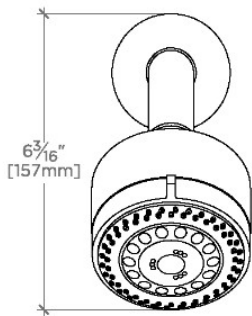

TECHNICAL DETAILS

Adjustable Versus Fixed Spray: Adjustable Spray
 Fittings Hole Diameter: 32 mm
 Flow Restriction Options: 1.5, 1.75, 2.0
 Inlet Connection Size: 1/2"
 Inlet Connection Type: Male NPT
 Pivot: Y
 Primary Material: Brass
 Restricted Maximum Flow Rate: 6.6 liters/min
 Water Pressure Maximum: 6.0 bar
 Water Pressure Minimum: 1.5 bar
 Water Pressure Recommended: 3.0 bar

PRODUCT FEATURES

- Made of Brass
- Features a swivel 3 1/4" showerhead with three adjustable spray patterns
- Includes a 6" wall mounted 45 degree shower arm
- Stocked in Brass, Chrome and Nickel
- Showerhead available in 1.75gpm (6.6L/min) flow rate

CERTIFICATIONS

PRODUCT (NOTES)

Ludlow

LVS234

Ludlow Volta 3 1/4" Showerhead with Adjustable Spray with 6" Wall Mounted 45 Degree Shower Arm

TOP VIEW SCALE: 3"=1'-0"

STYLE NO.	DIM "A"	DIM "B"
LVS234	9 3/16" [250mm]	6 1/4" [158mm]
PTS234		
LVS235	11 3/16" [301mm]	8 1/4" [209mm]
PTS235		

SPRAY PATTERNS

FRONT VIEW SCALE: 3"=1'-0"

SIDE VIEW SCALE: 3"=1'-0"