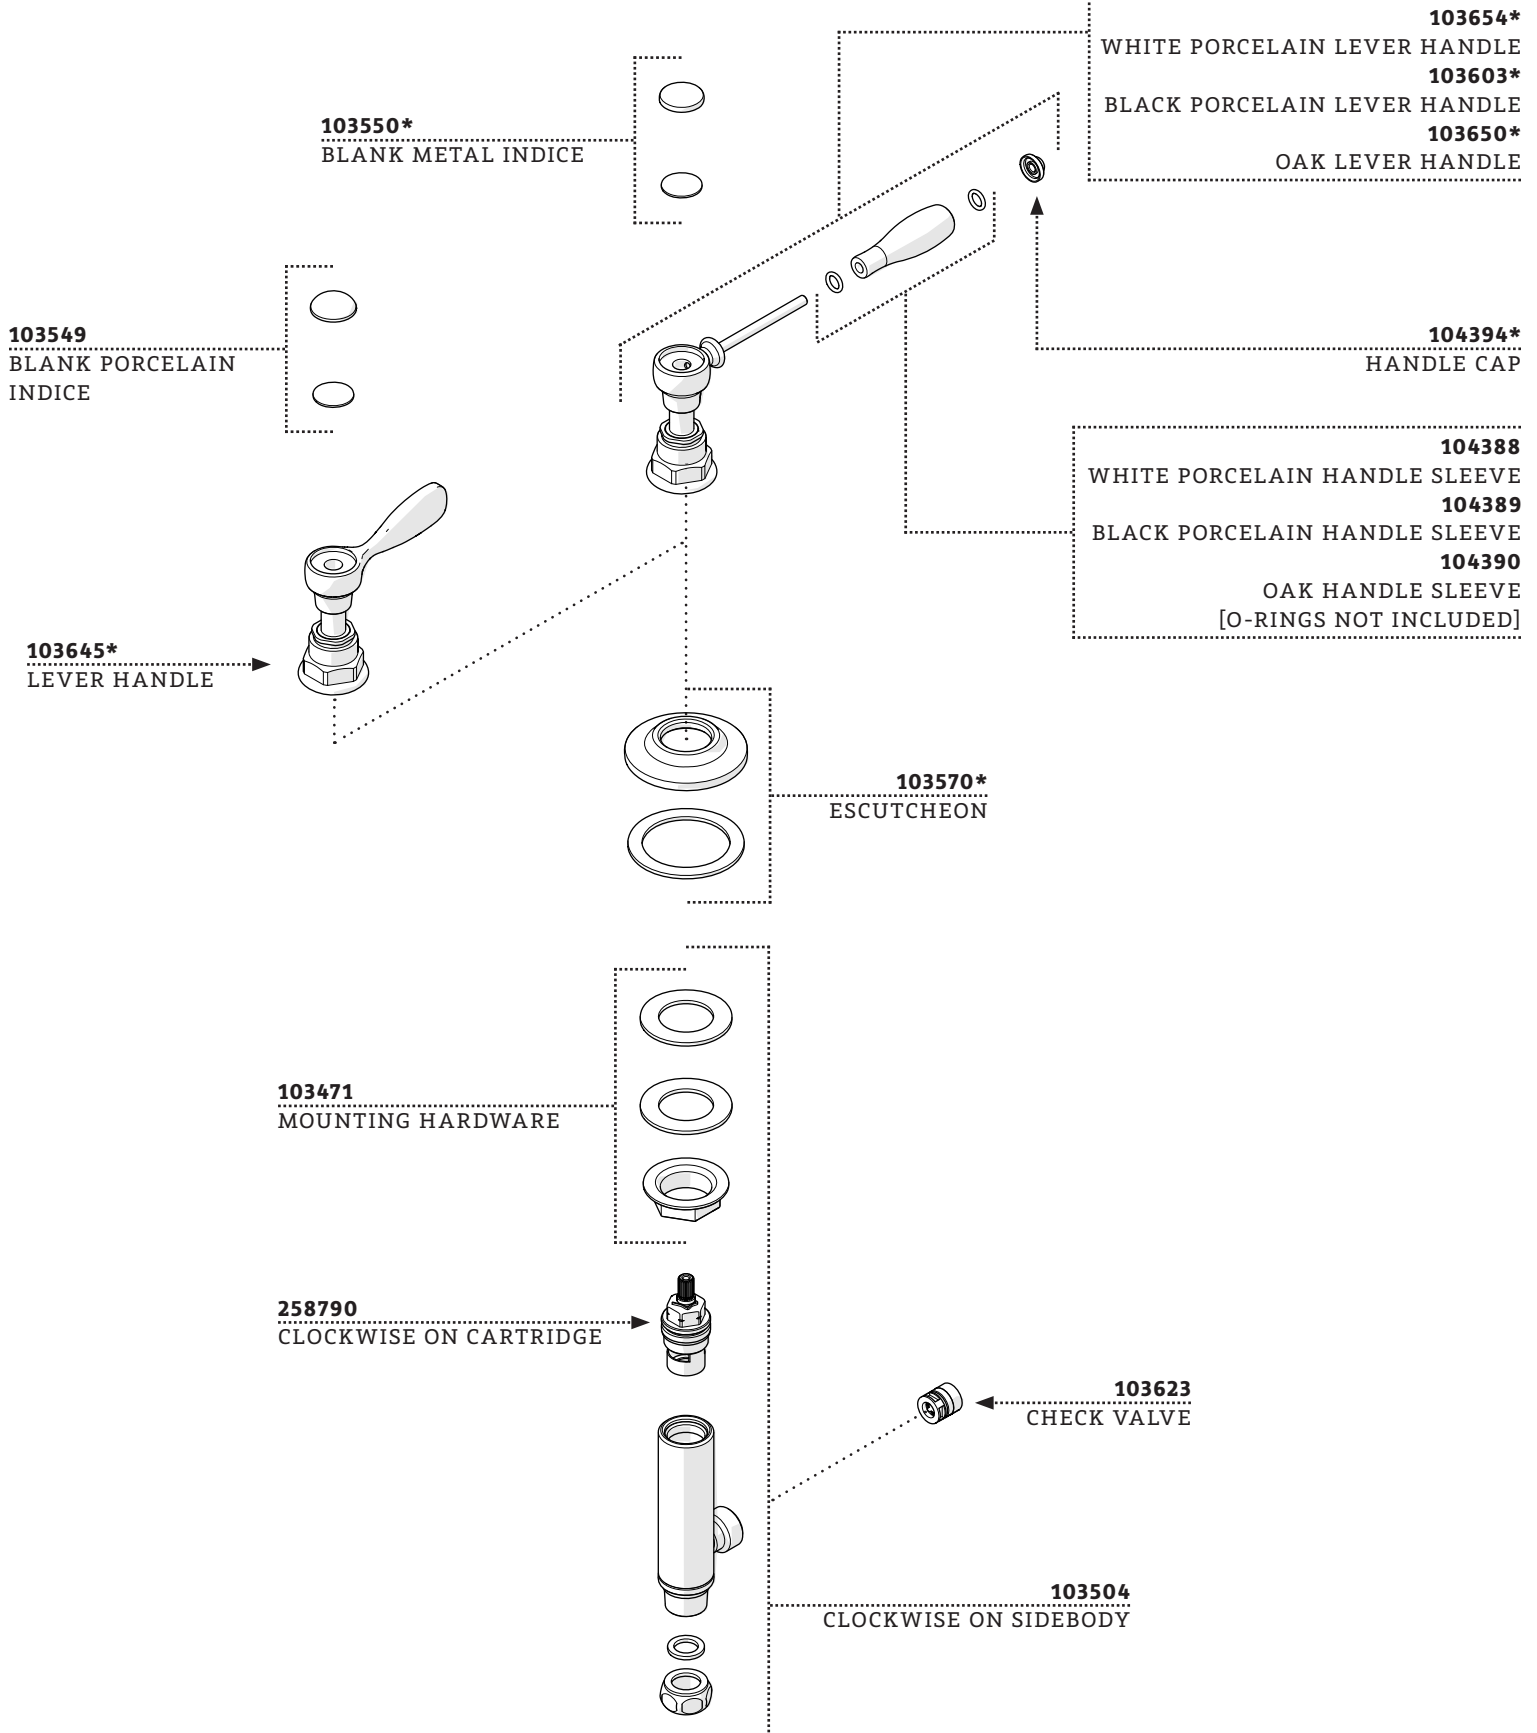

ESTB. 1978

WATERWORKS

SERVICE PARTS

STYLES: EAKM17, EAKM18, EAKM19, EAKM20

*FINISH/COLOR MUST BE SPECIFIED WHEN ORDERING
++SUPPLIED AS A PAIR

DOCUMENT: SPEA54_REV01

ESTB. 1978

WATERWORKS

SERVICE PARTS

STYLES: EAKM17, EAKM18, EAKM19, EAKM20

*FINISH/COLOR MUST BE SPECIFIED WHEN ORDERING
++SUPPLIED AS A PAIR

DOCUMENT: SPEA54_REV01

- 103621***
SPRAY WITH METAL HANDLE
- 103626***
SPRAY WITH WHITE PORCELAIN HANDLE
- 103627***
SPRAY WITH BLACK PORCELAIN HANDLE
- 103628***
SPRAY WITH OAK HANDLE

105954*
SPRAY RETURN

103569*
ESCUTCHEON

103625
HOSE