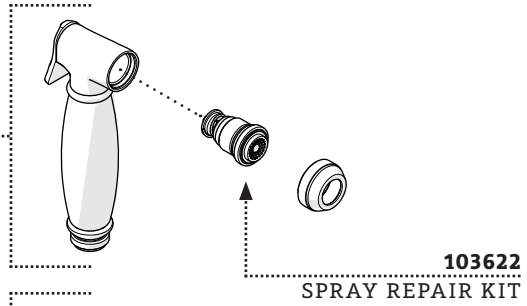

ESTB. 1978

WATERWORKS

SERVICE PARTS

STYLES: EAKM17, EAKM18, EAKM19, EAKM20

*FINISH/COLOR MUST BE SPECIFIED WHEN ORDERING
++SUPPLIED AS A PAIR

DOCUMENT: SPEA54_REV01

ESTB. 1978

WATERWORKS

SERVICE PARTS

STYLES: EAKM17, EAKM18, EAKM19, EAKM20

*FINISH/COLOR MUST BE SPECIFIED WHEN ORDERING
++SUPPLIED AS A PAIR

DOCUMENT: SPEA54_REV01

- 103621***
SPRAY WITH METAL HANDLE
- 103626***
SPRAY WITH WHITE PORCELAIN HANDLE
- 103627***
SPRAY WITH BLACK PORCELAIN HANDLE
- 103628***
SPRAY WITH OAK HANDLE