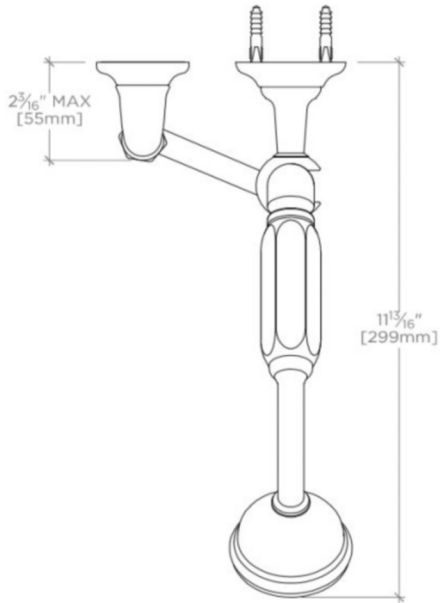

ETOILE

Etoile Handshower On Hook with White Porcelain Handle

ETHS37

SHOWN IN ETOILE HANDSHOWER ON HOOK WITH WHITE PORCELAIN HANDLE| ETHS37

TECHNICAL DETAILS

ADA Compliance: No
Adjustable versus Fixed Spray: Fixed Spray
Diameter of Head: 2 1/2"
Escutcheon Primary Material: Brass
Fittings Hole Diameter: 1 1/4"
Flow Restriction Options: 2.0, 1.75, 1.5, 0.92
Handshower / Spray Hose Length: 59"
Depth / Width: 12"
Height: 7 1/2"
Inlet Connection Size: 1/2"
Inlet Connection Type: Female NPT
Installation Type: Wall Mounted
Integrated Diverter: N
Length: 12"
Pivot: Y
Primary Material: Brass
Restricted Maximum Flow Rate: 2.5 gpm
Suggested Application: Bath
Water Pressure Maximum: 85.0 psi
Water Pressure Minimum: 20.0 psi
Water Pressure Recommended: 45.0 psi

PRODUCT FEATURES

Handshower features 2 1/2" head with adjustable spray
Features graceful, elongated curves
Stocked in Chrome, Nickel, Matte Nickel, and Unlacquered Brass
Stocked in 2.5gpm (9.5L/min) flow rate. Alternate flow regulation of 1.75gpm (6.6/min) also available as special order

CERTIFICATIONS

ETOILE

ETHS37

Etoile Handshower On Hook with White Porcelain Handle

TOP VIEW

SCALE: 3"=1'-0"

FRONT VIEW

SCALE: 3"=1'-0"

SIDE VIEW

SCALE: 3"=1'-0"