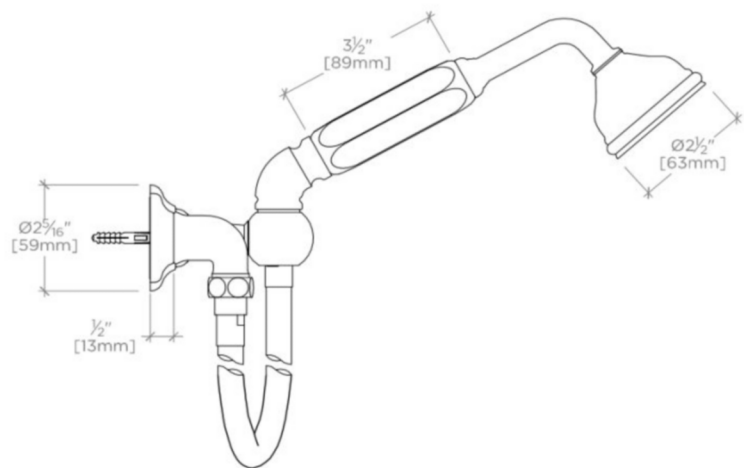

ETOILE

Etoile Handshower On Hook with White Porcelain Handle

ETHS37

SHOWN IN ETOILE HANDSHOWER ON HOOK WITH WHITE PORCELAIN HANDLE| ETHS37

TECHNICAL DETAILS

ADA Compliance: No
Adjustable versus Fixed Spray: Fixed Spray
Diameter of Head: 2 1/2"
Escutcheon Primary Material: Brass
Fittings Hole Diameter: 1 1/4"
Flow Restriction Options: 2.0, 1.75, 1.5, 0.92
Handshower / Spray Hose Length: 59"
Depth / Width: 12"
Height: 7 1/2"
Inlet Connection Size: 1/2"
Inlet Connection Type: Female NPT
Installation Type: Wall Mounted
Integrated Diverter: N
Length: 12"
Pivot: Y
Primary Material: Brass
Restricted Maximum Flow Rate: 2.5 gpm
Suggested Application: Bath
Water Pressure Maximum: 85.0 psi
Water Pressure Minimum: 20.0 psi
Water Pressure Recommended: 45.0 psi

PRODUCT FEATURES

Handshower features 2 1/2" head with adjustable spray
Features graceful, elongated curves
Stocked in Chrome, Nickel, Matte Nickel, and Unlacquered Brass
Stocked in 2.5gpm (9.5L/min) flow rate. Alternate flow regulation of 1.75gpm (6.6/min) also available as special order

CERTIFICATIONS

ETOILE

ETHS37

Etoile Handshower On Hook with White Porcelain Handle

TOP VIEW

SCALE: 3"=1'-0"

FRONT VIEW

SCALE: 3"=1'-0"

SIDE VIEW

SCALE: 3"=1'-0"