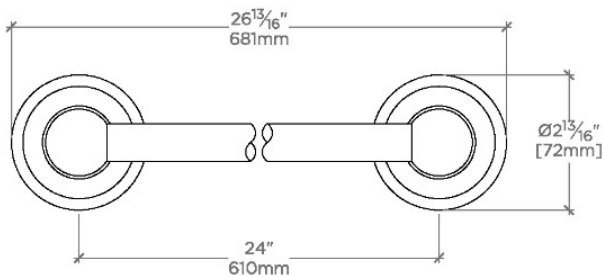

## REGULATOR

RG24G1

Regulator 24" Single Sided Glass Mounted Towel Bar

SHOWN IN REGULATOR 24" SINGLE SIDED GLASS MOUNTED TOWEL BAR | RG24G1

## REGULATOR

RG24G1

Regulator 24" Single Sided Glass Mounted Towel Bar

† THIS PRODUCT CAN BE INSTALLED ON GLASS THAT IS  
1/4" [6mm], 3/8" [10mm], 1/2" [13mm], OR 3/4" [19mm].

TOP VIEW

SCALE: 3"=1'-0"

FRONT VIEW

SCALE: 3"=1'-0"

SIDE VIEW

SCALE: 3"=1'-0"