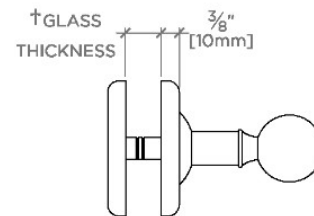

## REGULATOR

RG24G1

Regulator 24" Single Sided Glass Mounted Towel Bar

SHOWN IN REGULATOR 24" SINGLE SIDED GLASS MOUNTED TOWEL BAR | RG24G1

## REGULATOR

RG24G1

Regulator 24" Single Sided Glass Mounted Towel Bar

† THIS PRODUCT CAN BE INSTALLED ON GLASS THAT IS  
1/4" [6mm], 3/8" [10mm], 1/2" [13mm], OR 3/4" [19mm].

TOP VIEW

SCALE: 3"=1'-0"

FRONT VIEW

SCALE: 3"=1'-0"

SIDE VIEW

SCALE: 3"=1'-0"