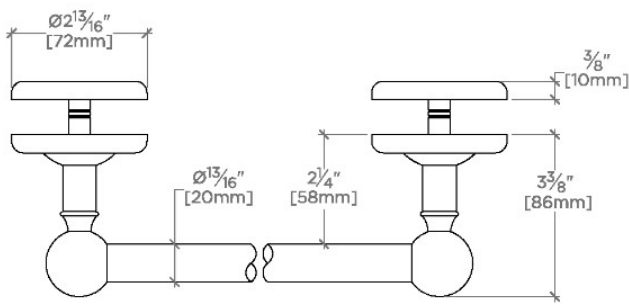

## REGULATOR

RG24G1

Regulator 24" Single Sided Glass Mounted Towel Bar

† THIS PRODUCT CAN BE INSTALLED ON GLASS THAT IS  
1/4" [6mm], 3/8" [10mm], 1/2" [13mm], OR 3/4" [19mm].

TOP VIEW

SCALE: 3"=1'-0"

FRONT VIEW

SCALE: 3"=1'-0"

SIDE VIEW

SCALE: 3"=1'-0"