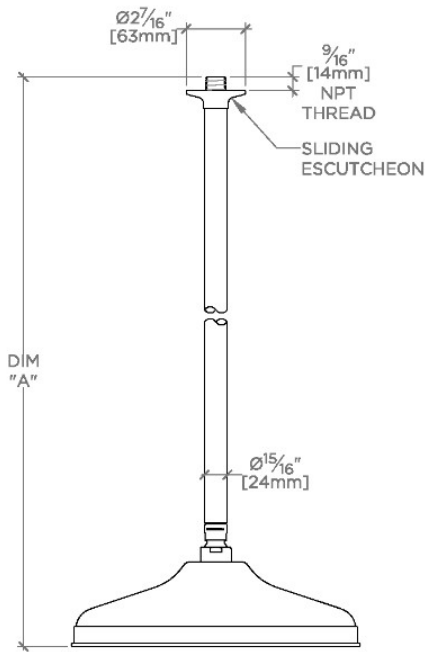

### TECHNICAL DETAILS

Adjustable Versus Fixed Spray: Fixed  
 Fittings Hole Diameter: 1 1/4"  
 Flow Restriction Options: 1.5, 1.75, 2.0  
 Inlet Connection Size: 1/2"  
 Inlet Connection Type: Male NPT  
 Pivot: Y  
 Primary Material: Brass  
 Restricted Maximum Flow Rate: 1.75 gpm  
 Water Pressure Maximum: 85.0 psi  
 Water Pressure Minimum: 20.0 psi  
 Water Pressure Recommended: 45.0 psi

### PRODUCT FEATURES

- Made of Brass
- Features a swivel 12" rain showerhead with easy clean rubber nozzles
- Includes an 18" ceiling mounted shower arm
- Stocked in Brass, Chrome, Nickel and Matte Nickel
- Rain showerhead available in 1.75gpm (6.6L/min) flow rate

## OPS122

Opus 12" Rain Showerhead with 18" Ceiling Mounted Shower Arm

CEILING VIEW

SCALE: 1/2"=1'-0"

STYLE NO.	DIM "A"	DIM "B"
EAS120	11 <sup>1</sup> / <sub>16</sub> "	6 <sup>9</sup> / <sub>16</sub> "
OPS120	[297mm]	[166mm]
EAS121	17 <sup>3</sup> / <sub>4</sub> "	12 <sup>9</sup> / <sub>16</sub> "
OPS121	[450mm]	[319mm]
EAS122	23 <sup>3</sup> / <sub>4</sub> "	18 <sup>9</sup> / <sub>16</sub> "
OPS122	[603mm]	[472mm]

FRONT VIEW

SCALE: 1/2"=1'-0"

SIDE VIEW

SCALE: 1/2"=1'-0"