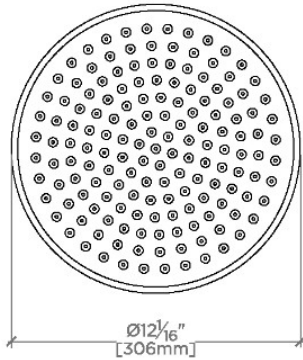

### TECHNICAL DETAILS

Adjustable Versus Fixed Spray: Fixed  
 Fittings Hole Diameter: 1 1/4"  
 Flow Restriction Options: 1.5, 1.75, 2.0  
 Inlet Connection Size: 1/2"  
 Inlet Connection Type: Male NPT  
 Pivot: Y  
 Primary Material: Brass  
 Restricted Maximum Flow Rate: 1.75 gpm  
 Water Pressure Maximum: 85.0 psi  
 Water Pressure Minimum: 20.0 psi  
 Water Pressure Recommended: 45.0 psi

### PRODUCT FEATURES

- Made of Brass
- Features a swivel 12" rain showerhead with easy clean rubber nozzles
- Includes an 18" ceiling mounted shower arm
- Stocked in Brass, Chrome, Nickel and Matte Nickel
- Rain showerhead available in 1.75gpm (6.6L/min) flow rate

## OPS122

Opus 12" Rain Showerhead with 18" Ceiling Mounted Shower Arm

CEILING VIEW

SCALE: 1/2"=1'-0"

STYLE NO.	DIM "A"	DIM "B"
EAS120	11 <sup>1</sup> / <sub>16</sub> "	6 <sup>9</sup> / <sub>16</sub> "
OPS120	[297mm]	[166mm]
EAS121	17 <sup>3</sup> / <sub>4</sub> "	12 <sup>9</sup> / <sub>16</sub> "
OPS121	[450mm]	[319mm]
EAS122	23 <sup>3</sup> / <sub>4</sub> "	18 <sup>9</sup> / <sub>16</sub> "
OPS122	[603mm]	[472mm]

FRONT VIEW

SCALE: 1/2"=1'-0"

SIDE VIEW

SCALE: 1/2"=1'-0"