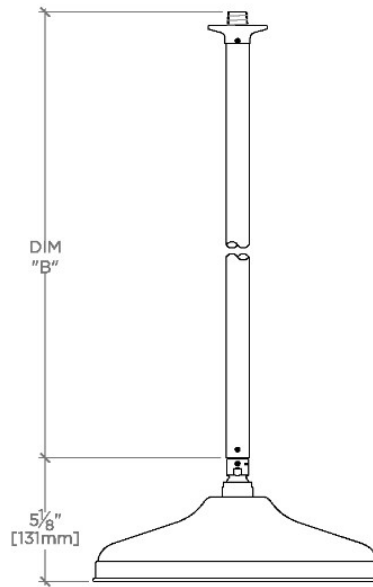

### TECHNICAL DETAILS

Adjustable Versus Fixed Spray: Fixed  
 Fittings Hole Diameter: 1 1/4"  
 Flow Restriction Options: 1.5, 1.75, 2.0  
 Inlet Connection Size: 1/2"  
 Inlet Connection Type: Male NPT  
 Pivot: Y  
 Primary Material: Brass  
 Restricted Maximum Flow Rate: 1.75 gpm  
 Water Pressure Maximum: 85.0 psi  
 Water Pressure Minimum: 20.0 psi  
 Water Pressure Recommended: 45.0 psi

### PRODUCT FEATURES

- Made of Brass
- Features a swivel 12" rain showerhead with easy clean rubber nozzles
- Includes an 18" ceiling mounted shower arm
- Stocked in Brass, Chrome, Nickel and Matte Nickel
- Rain showerhead available in 1.75gpm (6.6L/min) flow rate

## OPS122

Opus 12" Rain Showerhead with 18" Ceiling Mounted Shower Arm

CEILING VIEW

SCALE: 1/2"=1'-0"

STYLE NO.	DIM "A"	DIM "B"
EAS120	11 <sup>1</sup> / <sub>16</sub> "	6 <sup>9</sup> / <sub>16</sub> "
OPS120	[297mm]	[166mm]
EAS121	17 <sup>3</sup> / <sub>4</sub> "	12 <sup>9</sup> / <sub>16</sub> "
OPS121	[450mm]	[319mm]
EAS122	23 <sup>3</sup> / <sub>4</sub> "	18 <sup>9</sup> / <sub>16</sub> "
OPS122	[603mm]	[472mm]

FRONT VIEW

SCALE: 1/2"=1'-0"

SIDE VIEW

SCALE: 1/2"=1'-0"