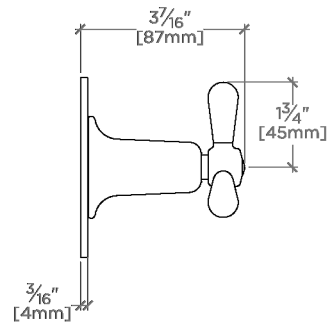

Stocked in Nickel and Brass

Requires valve rough sold separately

TECHNICAL DETAILS

ADA Compliance: Yes
Fittings Hole Diameter: 51 mm
Handle Turn Angle: Full Turn
Number Of Holes: One Hole
Primary Material: Brass

CODES & STANDARDS

ASME A112.18.1/CSA B125.1, State of MA

CERTIFICATIONS

PRODUCT (NOTES)

Riverun

RR3T02

Riverun Three Way Diverter Valve Trim for Thermostatic with Roman Numerals and Tri-Spoke Handle

TOP VIEW SCALE: 3"=1'-0"

FRONT VIEW SCALE: 3"=1'-0"

SIDE VIEW SCALE: 3"=1'-0"