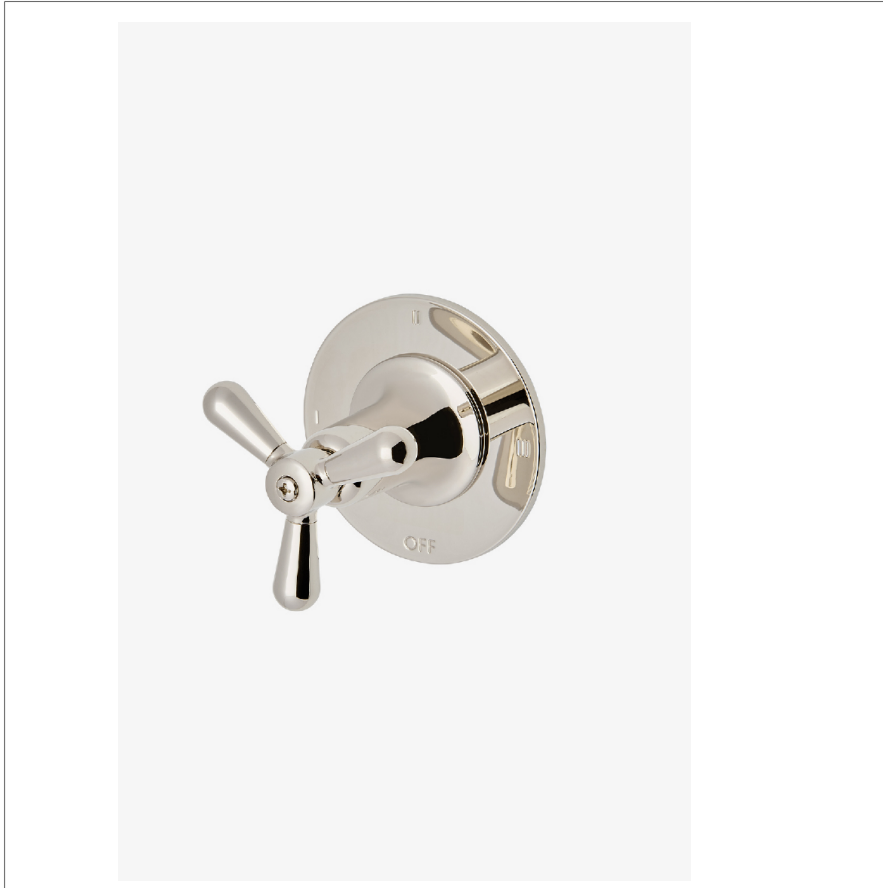

Riverun

RR3T02

Riverun Three Way Diverter Valve Trim for Thermostatic with Roman Numerals and Tri-Spoke Handle

SHOWN IN RIVERUN THREE WAY DIVERTER VALVE TRIM FOR THERMOSTATIC WITH ROMAN NUMERALS AND TRI-SPOKE HANDLE | RR3T02

INSPIRATION

A new American classic designed with simplicity in mind, Riverun epitomizes quiet elegance through streamlined forms and honest details. These nuanced designs project distinctly American sophistication while effortlessly adapting to any design story.

PRODUCT FEATURES

Features All Metal Tri-Spoke Handle

For use with a Thermostatic shower system and three waterway outlets such as a handshower, shower head, and tub spout

Feature Roman Numerals representing outlet position

Stocked in Nickel and Brass

Requires valve rough sold separately

TECHNICAL DETAILS

ADA Compliance: Yes
Fittings Hole Diameter: 51 mm
Handle Turn Angle: Full Turn
Number Of Holes: One Hole
Primary Material: Brass