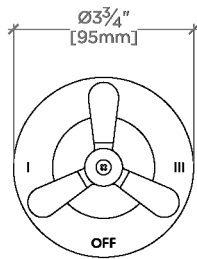

Stocked in Nickel and Brass

Requires valve rough sold separately

TECHNICAL DETAILS

ADA Compliance: Yes
Fittings Hole Diameter: 51 mm
Handle Turn Angle: Full Turn
Number Of Holes: One Hole
Primary Material: Brass

CODES & STANDARDS

ASME A112.18.1/CSA B125.1, State of MA

CERTIFICATIONS

PRODUCT (NOTES)

Riverun

RR3T02

Riverun Three Way Diverter Valve Trim for Thermostatic with Roman Numerals and Tri-Spoke Handle

TOP VIEW SCALE: 3"=1'-0"

FRONT VIEW SCALE: 3"=1'-0"

SIDE VIEW SCALE: 3"=1'-0"