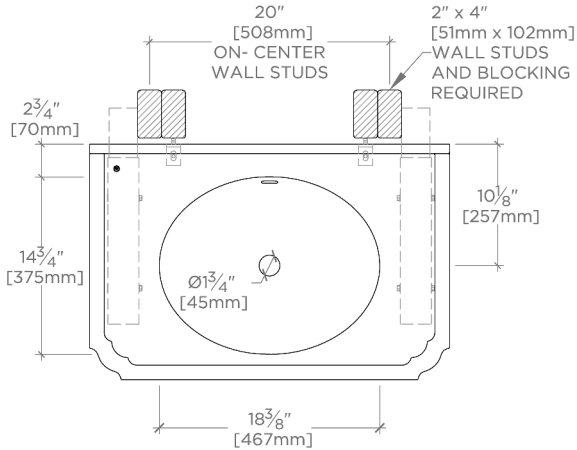

### PRODUCT FEATURES

Solid Brass

5CM marble top in the Waterworks Cut

Packages available in Brass and Nickel

Includes sink and choice of 5CM stone top in one of our 8 standard offerings

### PRODUCT (NOTES)

Legacy Turned two Legs with 30" Audra WALL Mounted Marble Lavatory Sink with Backsplash

TOP VIEW

SCALE: 3/4"=1'-0"

REQUIRED MOUNTING HARDWARE (SOLD SEPARATELY)

STYLE: 106801

DESCRIPTION: UNIVERSAL PAIR (L/R) 18" STAINLESS STEEL ADJUSTABLE CONCEALED SUPPORT BRACKETS, WALL SUPPORT BRACKETS AND HARDWARE FOR WALL MOUNTED STONE SINK.

FRONT VIEW

SCALE: 3/4"=1'-0"

SIDE VIEW

SCALE: 3/4"=1'-0"