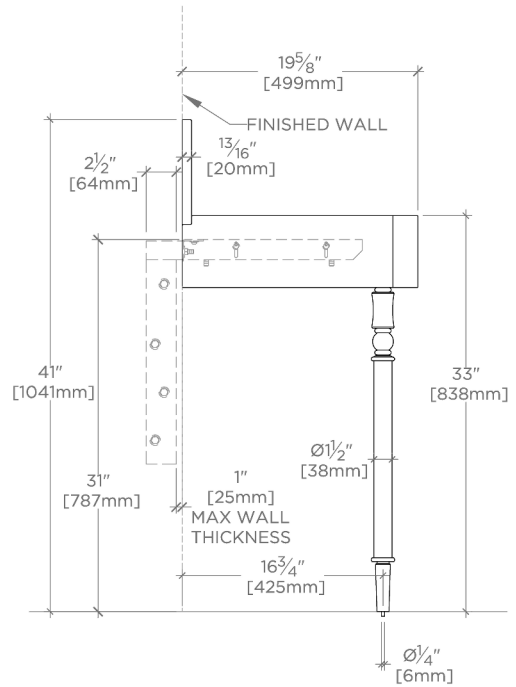

### PRODUCT FEATURES

Solid Brass

5CM marble top in the Waterworks Cut

Packages available in Brass and Nickel

Includes sink and choice of 5CM stone top in one of our 8 standard offerings

### PRODUCT (NOTES)

Legacy Turned two Legs with 30" Audra WALL Mounted Marble Lavatory Sink with Backsplash

TOP VIEW

SCALE: 3/4"=1'-0"

REQUIRED MOUNTING HARDWARE (SOLD SEPARATELY)

STYLE: 106801

DESCRIPTION: UNIVERSAL PAIR (L/R) 18" STAINLESS STEEL ADJUSTABLE CONCEALED SUPPORT BRACKETS, WALL SUPPORT BRACKETS AND HARDWARE FOR WALL MOUNTED STONE SINK.

FRONT VIEW

SCALE: 3/4"=1'-0"

SIDE VIEW

SCALE: 3/4"=1'-0"