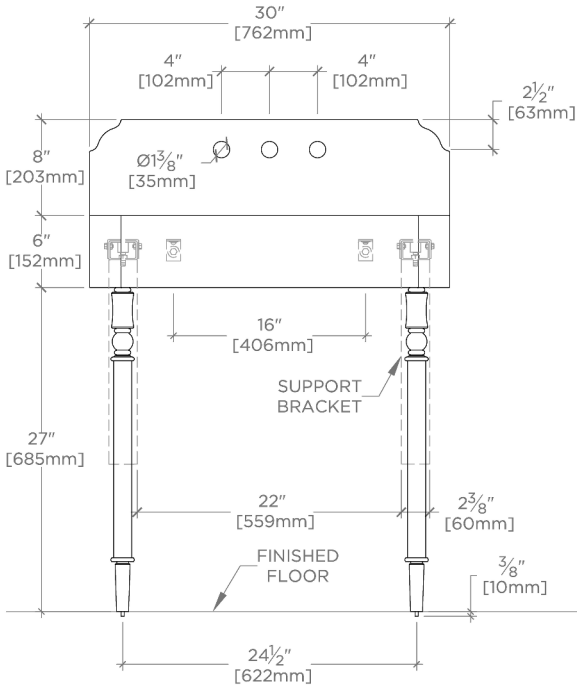

### PRODUCT (NOTES)

Legacy Turned two Legs with 30" Audra WALL Mounted Marble Lavatory Sink with Backsplash

TOP VIEW

SCALE: 3/4"=1'-0"

REQUIRED MOUNTING HARDWARE (SOLD SEPARATELY)

STYLE: 106801

DESCRIPTION: UNIVERSAL PAIR (L/R) 18" STAINLESS STEEL ADJUSTABLE CONCEALED SUPPORT BRACKETS, WALL SUPPORT BRACKETS AND HARDWARE FOR WALL MOUNTED STONE SINK.

FRONT VIEW

SCALE: 3/4"=1'-0"

SIDE VIEW

SCALE: 3/4"=1'-0"