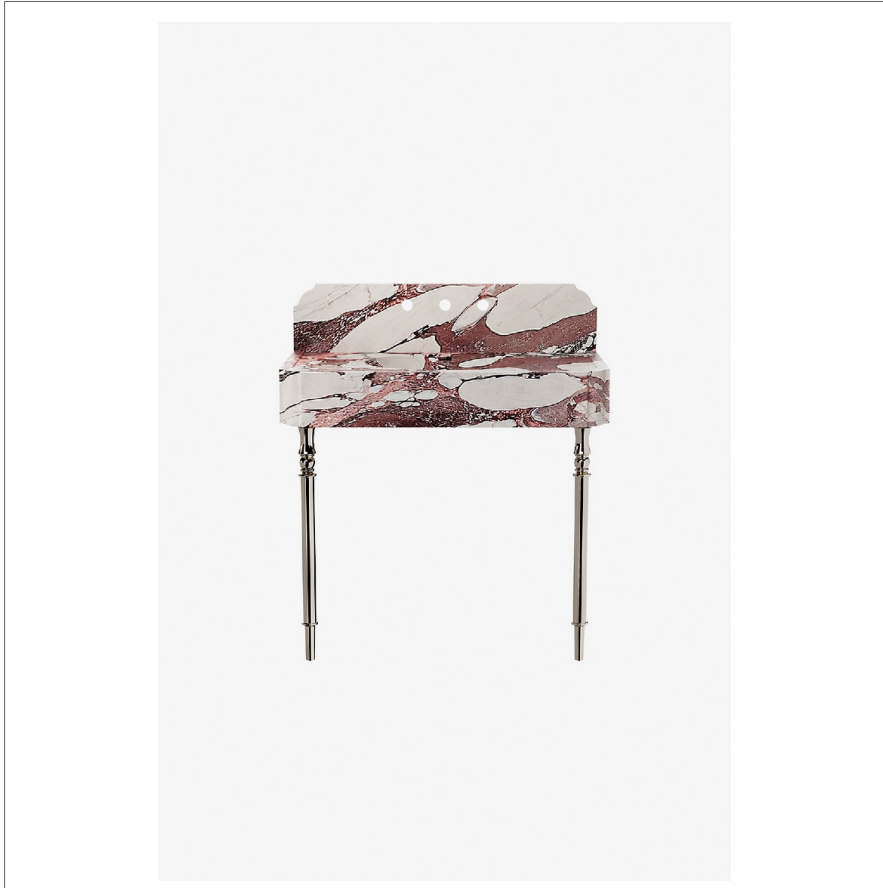

## LEGACY

LEWS40

Legacy Turned two Legs with 30" Audra WALL Mounted  
Marble Lavatory Sink with Backsplash

SHOWN IN LEGACY TURNED TWO LEGS WITH 30" AUDRA WALL MOUNTED MARBLE LAVATORY SINK WITH BACKSPLASH | LEWS40

### TECHNICAL DETAILS

ADA Compliance: No  
Adjustable Levelers Feet: N  
Leg Material: Metal  
Number Of Legs: Four  
Primary Material: Brass  
Sink Visibility: N

### INSPIRATION

Crafted from turned brass, Legacy offers a versatile and sophisticated look that's grounded in tradition. Solid brass legs, modeled on classical Regency styles, attach seamlessly to the stone countertop or carved sink.

### PRODUCT (NOTES)

Legacy Turned two Legs with 30" Audra WALL Mounted Marble Lavatory Sink with Backsplash

TOP VIEW

SCALE: 3/4"=1'-0"

REQUIRED MOUNTING HARDWARE (SOLD SEPARATELY)

STYLE: 106801

DESCRIPTION: UNIVERSAL PAIR (L/R) 18" STAINLESS STEEL ADJUSTABLE CONCEALED SUPPORT BRACKETS, WALL SUPPORT BRACKETS AND HARDWARE FOR WALL MOUNTED STONE SINK.