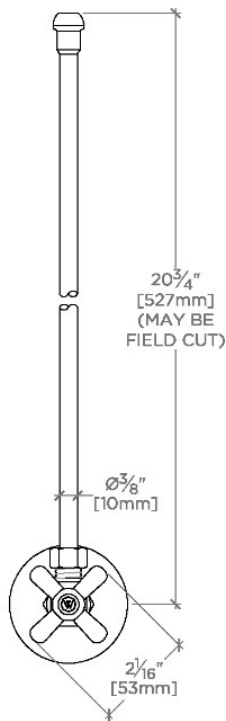

UNIVERSAL

ULK3AC

Universal Transitional Angle Lavatory Supply Kit 1/2"
Compression x 3/8" O.D. Compression

SHOWN IN UNIVERSAL TRANSITIONAL ANGLE LAVATORY SUPPLY KIT 1/2" COMPRESSION X 3/8" O.D. COMPRESSION | ULK3AC

CODES & STANDARDS

PRODUCT FEATURES

CERTIFICATIONS

PRODUCT (NOTES)

UNIVERSAL

ULK3AC

Universal Transitional Angle Lavatory Supply Kit 1/2"
Compression x 3/8" O.D. Compression

TOP VIEW

SCALE: 3"=1'-0"

FRONT VIEW

SCALE: 3"=1'-0"

SIDE VIEW

SCALE: 3"=1'-0"