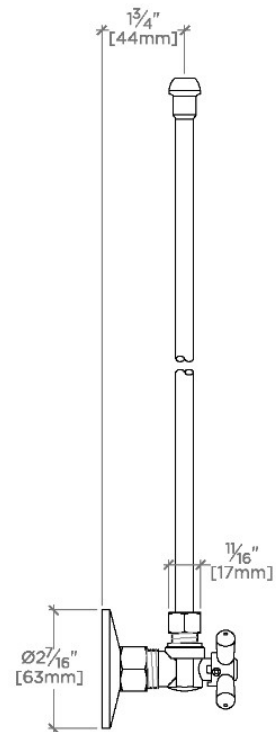

UNIVERSAL

ULK3AC

Universal Transitional Angle Lavatory Supply Kit 1/2"
Compression x 3/8" O.D. Compression

SHOWN IN UNIVERSAL TRANSITIONAL ANGLE LAVATORY SUPPLY KIT 1/2" COMPRESSION X 3/8" O.D. COMPRESSION | ULK3AC

CODES & STANDARDS

PRODUCT FEATURES

CERTIFICATIONS

PRODUCT (NOTES)

UNIVERSAL

ULK3AC

Universal Transitional Angle Lavatory Supply Kit 1/2"
Compression x 3/8" O.D. Compression

TOP VIEW

SCALE: 3"=1'-0"

FRONT VIEW

SCALE: 3"=1'-0"

SIDE VIEW

SCALE: 3"=1'-0"