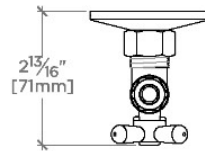

CODES & STANDARDS

PRODUCT FEATURES

CERTIFICATIONS

PRODUCT (NOTES)

UNIVERSAL

ULK3AC

Universal Transitional Angle Lavatory Supply Kit 1/2"
Compression x 3/8" O.D. Compression

TOP VIEW

SCALE: 3"=1'-0"

FRONT VIEW

SCALE: 3"=1'-0"

SIDE VIEW

SCALE: 3"=1'-0"