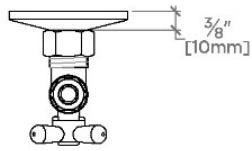

CODES & STANDARDS

PRODUCT FEATURES

CERTIFICATIONS

PRODUCT (NOTES)

UNIVERSAL

ULK3AC

Universal Transitional Angle Lavatory Supply Kit 1/2"
Compression x 3/8" O.D. Compression

TOP VIEW

SCALE: 3"=1'-0"

FRONT VIEW

SCALE: 3"=1'-0"

SIDE VIEW

SCALE: 3"=1'-0"