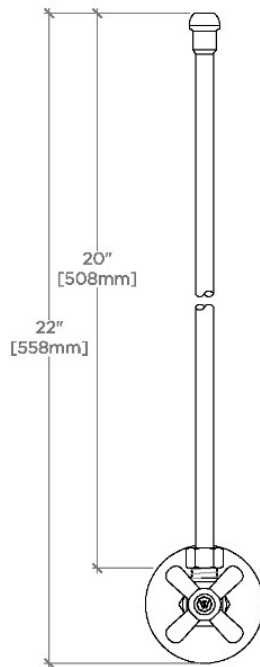

UNIVERSAL

ULK3AC

Universal Transitional Angle Lavatory Supply Kit 1/2"
Compression x 3/8" O.D. Compression

SHOWN IN UNIVERSAL TRANSITIONAL ANGLE LAVATORY SUPPLY KIT 1/2" COMPRESSION X 3/8" O.D. COMPRESSION | ULK3AC

CODES & STANDARDS

PRODUCT FEATURES

CERTIFICATIONS

PRODUCT (NOTES)

UNIVERSAL

ULK3AC

Universal Transitional Angle Lavatory Supply Kit 1/2"
Compression x 3/8" O.D. Compression

TOP VIEW

SCALE: 3"=1'-0"

FRONT VIEW

SCALE: 3"=1'-0"

SIDE VIEW

SCALE: 3"=1'-0"