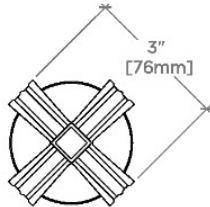

### TECHNICAL DETAILS

Depth/Width: 57 mm  
Escutcheon Primary Material: Brass  
Height: 95 mm  
Integrated Diverter: N  
Length: 64 mm  
Primary Material: Brass  
Suggested Application: Bath

### PRODUCT FEATURES

Metal cross handle

Used to control water flow to a single waterway outlet such as a shower head, handshower, or tub spout

Solidly sized and generous in scale, decorative elements convey a sense of substance

## Boulevard

BDVC47

Boulevard Volume Control Valve Trim with Metal Cross Handle

TOP VIEW SCALE: 3"=1'-0"

FRONT VIEW SCALE: 3"=1'-0"

SIDE VIEW SCALE: 3"=1'-0"