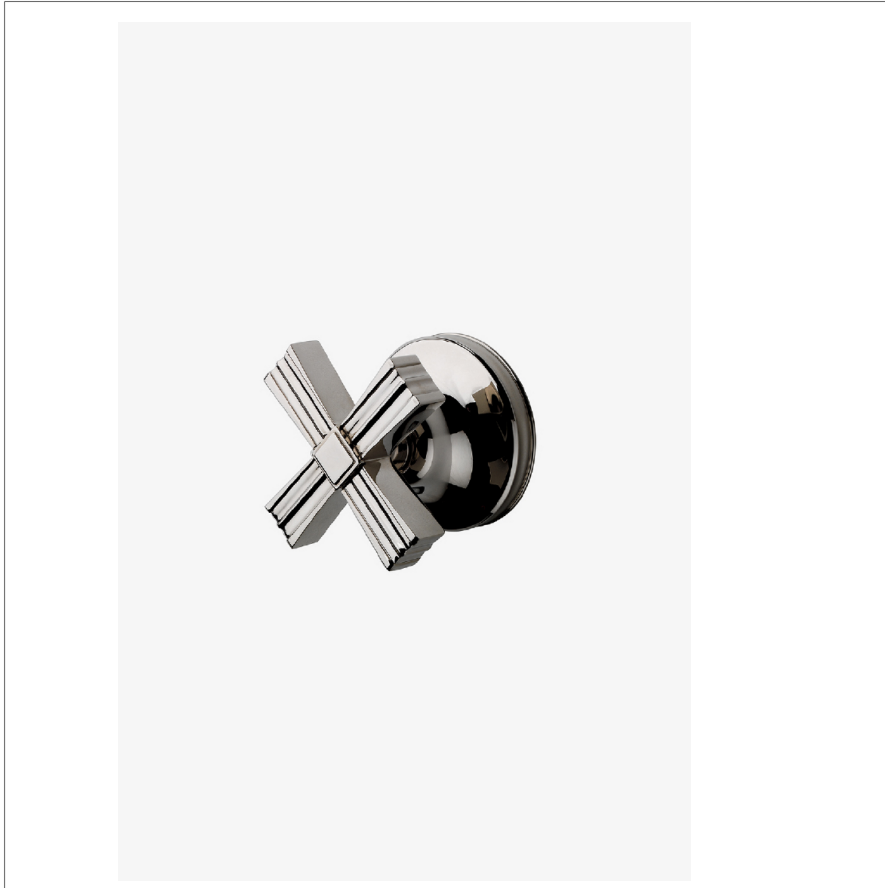

Boulevard

BDVC47

Boulevard Volume Control Valve Trim with Metal Cross Handle

SHOWN IN BOULEVARD VOLUME CONTROL VALVE TRIM WITH METAL CROSS HANDLE | BDVC47

TECHNICAL DETAILS

ADA Compliance: Yes
Depth/Width: 57 mm
Escutcheon Primary Material: Brass
Height: 95 mm
Integrated Diverter: N
Length: 64 mm
Primary Material: Brass
Suggested Application: Bath

INSPIRATION

Inspiration from 1930s objects evokes extravagance: a strong silhouette, lavish scale and elegant decoration. Machine and artisan hands yield crisp details and curves.

CODES & STANDARDS

ASME A112.18.1/CSA B125.1, State of MA

PRODUCT FEATURES

Metal cross handle

Used to control water flow to a single waterway outlet such as a shower head, handshower, or tub spout

Solidly sized and generous in scale, decorative elements convey a sense of substance

Stocked in Nickel and Unlacquered Brass

Requires rough valve, sold separately: GUV16 (US) / GU16VC (UK) or GUV17 (US) / GU17VC (UK)

CERTIFICATIONS

PRODUCT (NOTES)

Valve sold separately.

Boulevard

BDVC47

Boulevard Volume Control Valve Trim with Metal Cross Handle