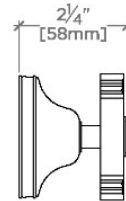

Boulevard

BDVC47

Boulevard Volume Control Valve Trim with Metal Cross Handle

SHOWN IN BOULEVARD VOLUME CONTROL VALVE TRIM WITH METAL CROSS HANDLE | BDVC47

TECHNICAL DETAILS

ADA Compliance: Yes
Depth/Width: 57 mm
Escutcheon Primary Material: Brass
Height: 95 mm
Integrated Diverter: N
Length: 64 mm
Primary Material: Brass
Suggested Application: Bath

PRODUCT FEATURES

Metal cross handle

Used to control water flow to a single waterway outlet such as a shower head, handshower, or tub spout

Solidly sized and generous in scale, decorative elements convey a sense of substance

Stocked in Nickel and Unlacquered Brass

Requires rough valve, sold separately: GUV16 (US) / GU16VC (UK) or GUV17 (US) / GU17VC (UK)

CERTIFICATIONS

PRODUCT (NOTES)

Valve sold separately.

Boulevard

BDVC47

Boulevard Volume Control Valve Trim with Metal Cross Handle

TOP VIEW SCALE: 3"=1'-0"

FRONT VIEW SCALE: 3"=1'-0"

SIDE VIEW SCALE: 3"=1'-0"