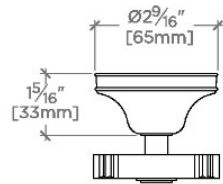

Boulevard

BDVC47

Boulevard Volume Control Valve Trim with Metal Cross Handle

TOP VIEW SCALE: 3"=1'-0"