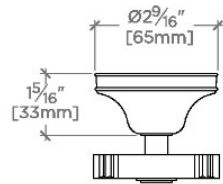

### TECHNICAL DETAILS

Depth/Width: 57 mm  
Escutcheon Primary Material: Brass  
Height: 95 mm  
Integrated Diverter: N  
Length: 64 mm  
Primary Material: Brass  
Suggested Application: Bath

## Boulevard

BDVC47

Boulevard Volume Control Valve Trim with Metal Cross Handle

TOP VIEW SCALE: 3"=1'-0"

FRONT VIEW SCALE: 3"=1'-0"

SIDE VIEW SCALE: 3"=1'-0"