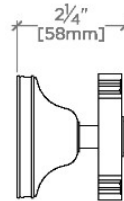

### TECHNICAL DETAILS

Depth/Width: 57 mm  
Escutcheon Primary Material: Brass  
Height: 95 mm  
Integrated Diverter: N  
Length: 64 mm  
Primary Material: Brass  
Suggested Application: Bath

## Boulevard

BDVC47

Boulevard Volume Control Valve Trim with Metal Cross Handle

TOP VIEW SCALE: 3"=1'-0"

FRONT VIEW SCALE: 3"=1'-0"

SIDE VIEW SCALE: 3"=1'-0"