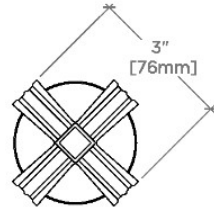

Boulevard

BDVC47

Boulevard Volume Control Valve Trim with Metal Cross Handle

SHOWN IN BOULEVARD VOLUME CONTROL VALVE TRIM WITH METAL CROSS HANDLE | BDVC47

TECHNICAL DETAILS

ADA Compliance: Yes
Depth/Width: 57 mm
Escutcheon Primary Material: Brass
Height: 95 mm
Integrated Diverter: N
Length: 64 mm
Primary Material: Brass
Suggested Application: Bath

PRODUCT FEATURES

Metal cross handle

Used to control water flow to a single waterway outlet such as a shower head, handshower, or tub spout

Solidly sized and generous in scale, decorative elements convey a sense of substance

Stocked in Nickel and Unlacquered Brass

Requires rough valve, sold separately: GUV16 (US) / GU16VC (UK) or GUV17 (US) / GU17VC (UK)

CERTIFICATIONS

PRODUCT (NOTES)

Valve sold separately.

Boulevard

BDVC47

Boulevard Volume Control Valve Trim with Metal Cross Handle

TOP VIEW SCALE: 3"=1'-0"

FRONT VIEW SCALE: 3"=1'-0"

SIDE VIEW SCALE: 3"=1'-0"