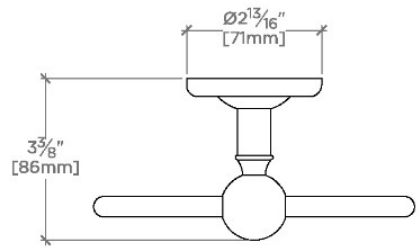

REGULATOR

RGTB01

Regulator 6" Towel Ring

SHOWN IN REGULATOR 6" TOWEL RING | RGTB01

TECHNICAL DETAILS

Depth/Width: 3 3/8"
Height: 6"
Length: 7 1/4"
Primary Material: Brass
Suggested Application: Bath

INSPIRATION

Solid Brass Construction

Wall Mounted

Stocked in Nickel and Chrome

CERTIFICATIONS

PRODUCT (NOTES)

REGULATOR

RGTB01

Regulator 6" Towel Ring

TOP VIEW SCALE: 3"=1'-0"

FRONT VIEW SCALE: 3"=1'-0"

SIDE VIEW SCALE: 3"=1'-0"