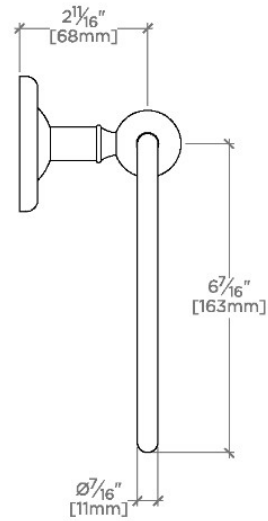

REGULATOR

RGTB01

Regulator 6" Towel Ring

SHOWN IN REGULATOR 6" TOWEL RING | RGTB01

TECHNICAL DETAILS

Depth/Width: 3 3/8"
Height: 6"
Length: 7 1/4"
Primary Material: Brass
Suggested Application: Bath

INSPIRATION

Solid Brass Construction

Wall Mounted

Stocked in Nickel and Chrome

CERTIFICATIONS

PRODUCT (NOTES)

REGULATOR

RGTB01

Regulator 6" Towel Ring

TOP VIEW SCALE: 3"=1'-0"

FRONT VIEW SCALE: 3"=1'-0"

SIDE VIEW SCALE: 3"=1'-0"