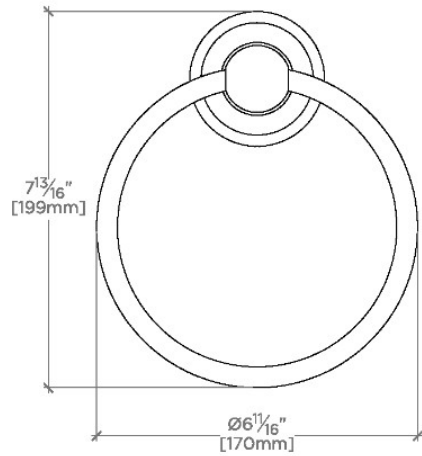

REGULATOR

RGTB01

Regulator 6" Towel Ring

SHOWN IN REGULATOR 6" TOWEL RING | RGTB01

TECHNICAL DETAILS

Depth/Width: 3 3/8"
Height: 6"
Length: 7 1/4"
Primary Material: Brass
Suggested Application: Bath

INSPIRATION

Solid Brass Construction

Wall Mounted

Stocked in Nickel and Chrome

CERTIFICATIONS

PRODUCT (NOTES)

REGULATOR

RGTB01

Regulator 6" Towel Ring

TOP VIEW SCALE: 3"=1'-0"

FRONT VIEW SCALE: 3"=1'-0"

SIDE VIEW SCALE: 3"=1'-0"