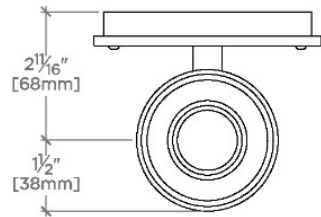

Henry Chronos

CN06LT

Henry Chronos Wall Mounted Single Sconce with Glass Shade

SHOWN IN HENRY CHRONOS WALL MOUNTED SINGLE SCONCE WITH GLASS SHADE | CN06LT

TECHNICAL DETAILS

Ambient Task: Ambient
Bulb Base Size: E26
Bulb Type: T10-8.5
Depth/Width: 108 mm
Height: 343 mm
Installation Type: Wall Mounted
Interior Exterior Application: Interior Only
Junction Box Orientation: Vertical
Length: 125 mm
Number Of Bulbs: One
Orientation: Vertical
Primary Material: Brass
Safety Warnings: Do not exceed max wattage.
Shade Finish: Shiny Opal
Shade Material: Glass
Shade Shape: Cylinder
Suggested Application: All Applications
Voltage: 120V
Wet/Dry: Damp

CODES & STANDARDS

PRODUCT FEATURES

Proprietary design

Solid brass with hand-worked glass shade

cUL Listed

Sconce hangs with shade turned up only

Uses (1) 60W Max Type A19, E26 Base Bulb, not included

CERTIFICATIONS

PRODUCT (NOTES)

Henry Chronos

CN06LT

Henry Chronos Wall Mounted Single Sconce with Glass Shade

TOP VIEW

SCALE: 3"=1'-0"

MOUNTING

SCALE: 3"=1'-0"

FRONT VIEW

SCALE: 3"=1'-0"

SIDE VIEW

SCALE: 3"=1'-0"