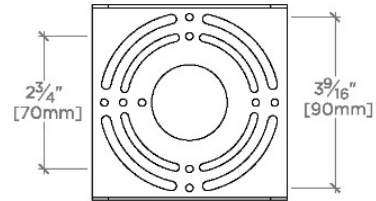

Henry Chronos

CN06LT

Henry Chronos Wall Mounted Single Sconce with Glass Shade

SHOWN IN HENRY CHRONOS WALL MOUNTED SINGLE SCONCE WITH GLASS SHADE | CN06LT

TECHNICAL DETAILS

Ambient Task: Ambient
Bulb Base Size: E26
Bulb Type: T10-8.5
Depth/Width: 108 mm
Height: 343 mm
Installation Type: Wall Mounted
Interior Exterior Application: Interior Only
Junction Box Orientation: Vertical
Length: 125 mm
Number Of Bulbs: One
Orientation: Vertical
Primary Material: Brass
Safety Warnings: Do not exceed max wattage.
Shade Finish: Shiny Opal
Shade Material: Glass
Shade Shape: Cylinder
Suggested Application: All Applications
Voltage: 120V
Wet/Dry: Damp

CODES & STANDARDS

PRODUCT FEATURES

Proprietary design

Solid brass with hand-worked glass shade

cUL Listed

Sconce hangs with shade turned up only

Uses (1) 60W Max Type A19, E26 Base Bulb, not included

CERTIFICATIONS

PRODUCT (NOTES)

Henry Chronos

CN06LT

Henry Chronos Wall Mounted Single Sconce with Glass Shade

TOP VIEW

SCALE: 3"=1'-0"

MOUNTING

SCALE: 3"=1'-0"

FRONT VIEW

SCALE: 3"=1'-0"

SIDE VIEW

SCALE: 3"=1'-0"