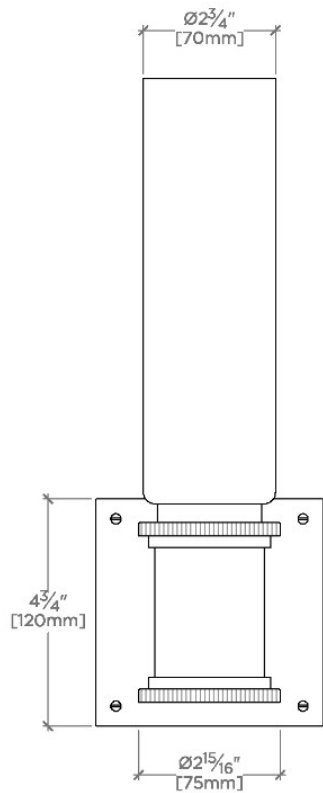

Henry Chronos

CN06LT

Henry Chronos Wall Mounted Single Sconce with Glass Shade

SHOWN IN HENRY CHRONOS WALL MOUNTED SINGLE SCONCE WITH GLASS SHADE | CN06LT

TECHNICAL DETAILS

Ambient Task: Ambient
Bulb Base Size: E26
Bulb Type: T10-8.5
Depth/Width: 108 mm
Height: 343 mm
Installation Type: Wall Mounted
Interior Exterior Application: Interior Only
Junction Box Orientation: Vertical
Length: 125 mm
Number Of Bulbs: One
Orientation: Vertical
Primary Material: Brass
Safety Warnings: Do not exceed max wattage.
Shade Finish: Shiny Opal
Shade Material: Glass
Shade Shape: Cylinder
Suggested Application: All Applications
Voltage: 120V
Wet/Dry: Damp

CODES & STANDARDS

PRODUCT FEATURES

Proprietary design

Solid brass with hand-worked glass shade

cUL Listed

Sconce hangs with shade turned up only

Uses (1) 60W Max Type A19, E26 Base Bulb, not included

CERTIFICATIONS

PRODUCT (NOTES)

Henry Chronos

CN06LT

Henry Chronos Wall Mounted Single Sconce with Glass Shade

TOP VIEW

SCALE: 3"=1'-0"

MOUNTING

SCALE: 3"=1'-0"

FRONT VIEW

SCALE: 3"=1'-0"

SIDE VIEW

SCALE: 3"=1'-0"