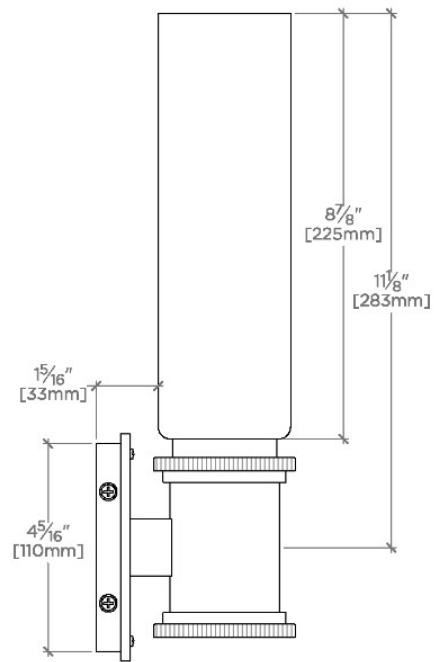

Henry Chronos

CN06LT

Henry Chronos Wall Mounted Single Sconce with Glass Shade

SHOWN IN HENRY CHRONOS WALL MOUNTED SINGLE SCONCE WITH GLASS SHADE | CN06LT

TECHNICAL DETAILS

Ambient Task: Ambient
Bulb Base Size: E26
Bulb Type: T10-8.5
Depth/Width: 108 mm
Height: 343 mm
Installation Type: Wall Mounted
Interior Exterior Application: Interior Only
Junction Box Orientation: Vertical
Length: 125 mm
Number Of Bulbs: One
Orientation: Vertical
Primary Material: Brass
Safety Warnings: Do not exceed max wattage.
Shade Finish: Shiny Opal
Shade Material: Glass
Shade Shape: Cylinder
Suggested Application: All Applications
Voltage: 120V
Wet/Dry: Damp

CODES & STANDARDS

PRODUCT FEATURES

Proprietary design

Solid brass with hand-worked glass shade

cUL Listed

Sconce hangs with shade turned up only

Uses (1) 60W Max Type A19, E26 Base Bulb, not included

CERTIFICATIONS

PRODUCT (NOTES)

Henry Chronos

CN06LT

Henry Chronos Wall Mounted Single Sconce with Glass Shade

TOP VIEW

SCALE: 3"=1'-0"

MOUNTING

SCALE: 3"=1'-0"

FRONT VIEW

SCALE: 3"=1'-0"

SIDE VIEW

SCALE: 3"=1'-0"