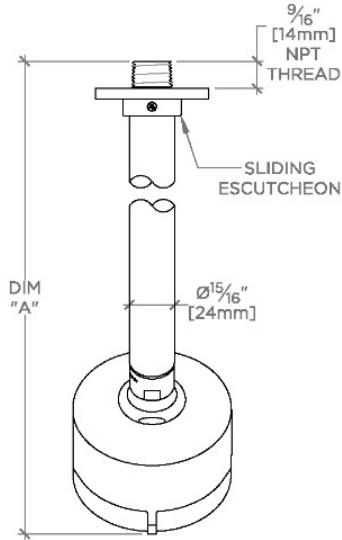

## Flyte

FLS235

Flyte 3 1/4" Showerhead with Adjustable Spray with 8" Wall Mounted 45 Degree Shower Arm

SHOWN IN FLYTE 3 1/4" SHOWERHEAD WITH ADJUSTABLE SPRAY WITH 8" WALL MOUNTED 45 DEGREE SHOWER ARM | FLS235

### TECHNICAL DETAILS

Adjustable Versus Fixed Spray: Adjustable Spray  
 Fittings Hole Diameter: 32 mm  
 Flow Restriction Options: 1.5, 1.75, 2.0  
 Inlet Connection Size: 1/2"  
 Inlet Connection Type: Male NPT  
 Pivot: Y  
 Primary Material: Brass  
 Restricted Maximum Flow Rate: 6.6 liters/min  
 Water Pressure Maximum: 6.0 bar  
 Water Pressure Minimum: 1.5 bar  
 Water Pressure Recommended: 3.0 bar

### PRODUCT FEATURES

- Made of Brass
- Features a swivel 3 1/4" showerhead with three adjustable spray patterns
- Includes a 8" wall mounted 45 degree shower arm
- Stocked in Brass, Chrome and Nickel
- Showerhead available in 1.75gpm (6.6L/min) flow rate

## Flyte

FLS235

Flyte 3 1/4" Showerhead with Adjustable Spray with 8" Wall Mounted 45 Degree Shower Arm

STYLE NO.	DIM "A"	DIM "B"
FLS234	9 <sup>3</sup> / <sub>16</sub> " [250mm]	6 <sup>1</sup> / <sub>4</sub> " [158mm]
ISS234		
FLS235	11 <sup>3</sup> / <sub>16</sub> " [301mm]	8 <sup>1</sup> / <sub>4</sub> " [209mm]
ISS235		