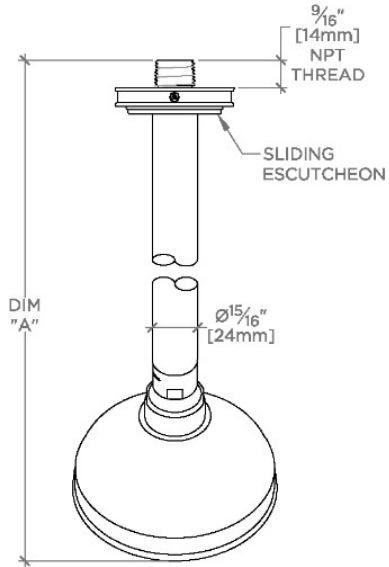

Boulevard

BDS145

Boulevard 4" Showerhead with 8" Wall Mounted 45 Degree Shower Arm

SHOWN IN BOULEVARD 4" SHOWERHEAD WITH 8" WALL MOUNTED 45 DEGREE SHOWER ARM | BDS145

TECHNICAL DETAILS

Adjustable Versus Fixed Spray: Fixed
Fittings Hole Diameter: 32 mm
Inlet Connection Size: 1/2"
Inlet Connection Type: Male NPT
Pivot: Y
Primary Material: Brass
Restricted Maximum Flow Rate: 6.6 liters/min
Water Pressure Maximum: 6.0 bar
Water Pressure Minimum: 1.5 bar
Water Pressure Recommended: 3.0 bar

PRODUCT FEATURES

Made of Brass

Features a swivel 4" showerhead with easy clean rubber nozzles

Includes a 8" wall mounted 45 degree shower arm

Stocked in Brass, Chrome, Nickel and Matte Nickel

Showerhead available in 1.75gpm (6.6L/min) flow rate

CERTIFICATIONS

PRODUCT (NOTES)

Boulevard

BDS145

Boulevard 4" Showerhead with 8" Wall Mounted 45 Degree Shower Arm

STYLE NO.	DIM "A"	DIM "B"
BDS144	10 ⁷ / ₁₆ " [265mm]	6 ¹ / ₄ " [158mm]
BDS145	12 ⁷ / ₁₆ " [315mm]	8 ¹ / ₄ " [209mm]