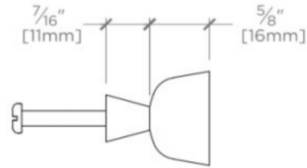

MOUNTING HARDWARE INCLUDED		
STYLE #	DESCRIPTION	QTY.
998815	Service Parts M4 Pan Head Slot 1" Machine Screw	1
998816	Service Parts M4 Pan Head Slot 1 1/2" Machine Screw	1

TOP VIEW SCALE: 6"=1'-0"

ISO VIEW SCALE: 6"=1'-0"

FRONT VIEW SCALE: 6"=1'-0"

SIDE VIEW SCALE: 6"=1'-0"