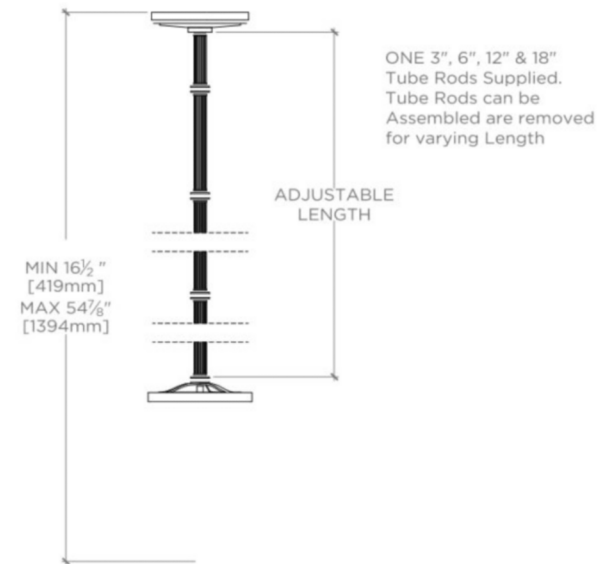

FORO

FR04LT

Foro Ceiling Mounted Pendant with Glass Shade

TECHNICAL DETAILS

Ambient / Task: Ambient
Bulb Base Size: E27
Bulb Type: A19
Depth / Width: 267 mm
Height: 467 mm
Installation Type: Ceiling Mounted
Interior / Exterior Application: Interior Only
Junction Box Orientation: Any
Light Direction: Downward
Number of Bulbs: One
Primary Material: Brass
Safety Warnings: Do not exceed max wattage.
Shade Finish: White
Shade Fitter Size: 0 mm
Shade Material: Blown Glass
Shade Shape: Round
Voltage: 240.0
Wet / Dry: Damp or Dry

Mouth-blown, white cased glass
Solid brass
Uses 60 Watt Candelabra Bulbs (not included)
CE Listed

WATERWORKS

FORO

FR04LT

Foro Ceiling Mounted Pendant with Glass Shade

TOP VIEW SCALE: 1"=1'-0"

MOUNTING PLATE SCALE: 1"=1'-0"

FRONT VIEW SCALE: 1"=1'-0"

SIDE VIEW SCALE: 1"=1'-0"