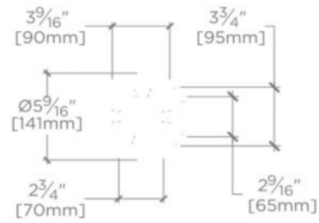

FORO

FR04LT

Foro Ceiling Mounted Pendant with Glass Shade

TECHNICAL DETAILS

Ambient / Task: Ambient
Bulb Base Size: E27
Bulb Type: A19
Depth / Width: 267 mm
Height: 467 mm
Installation Type: Ceiling Mounted
Interior / Exterior Application: Interior Only
Junction Box Orientation: Any
Light Direction: Downward
Number of Bulbs: One
Primary Material: Brass
Safety Warnings: Do not exceed max wattage.
Shade Finish: White
Shade Fitter Size: 0 mm
Shade Material: Blown Glass
Shade Shape: Round
Voltage: 240.0
Wet / Dry: Damp or Dry

Mouth-blown, white cased glass
Solid brass
Uses 60 Watt Candelabra Bulbs (not included)
CE Listed

WATERWORKS

FORO

FR04LT

Foro Ceiling Mounted Pendant with Glass Shade

TOP VIEW SCALE: 1"=1'-0"

MOUNTING PLATE SCALE: 1"=1'-0"

FRONT VIEW SCALE: 1"=1'-0"

SIDE VIEW SCALE: 1"=1'-0"