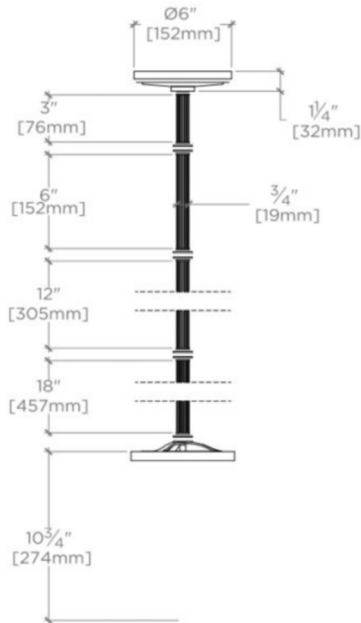

FORO

FR04LT

Foro Ceiling Mounted Pendant with Glass Shade

TECHNICAL DETAILS

Ambient / Task: Ambient
Bulb Base Size: E27
Bulb Type: A19
Depth / Width: 267 mm
Height: 467 mm
Installation Type: Ceiling Mounted
Interior / Exterior Application: Interior Only
Junction Box Orientation: Any
Light Direction: Downward
Number of Bulbs: One
Primary Material: Brass
Safety Warnings: Do not exceed max wattage.
Shade Finish: White
Shade Fitter Size: 0 mm
Shade Material: Blown Glass
Shade Shape: Round
Voltage: 240.0
Wet / Dry: Damp or Dry

Mouth-blown, white cased glass
Solid brass
Uses 60 Watt Candelabra Bulbs (not included)
CE Listed

WATERWORKS

FORO

FR04LT

Foro Ceiling Mounted Pendant with Glass Shade

TOP VIEW SCALE: 1"=1'-0"

MOUNTING PLATE SCALE: 1"=1'-0"

FRONT VIEW SCALE: 1"=1'-0"

SIDE VIEW SCALE: 1"=1'-0"