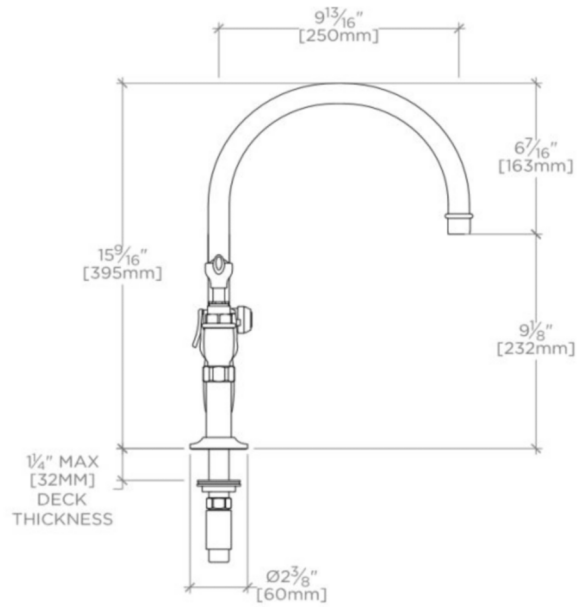

ADA Compliance: Yes
Depth / Width: 295 mm
Height: 395 mm
Integrated Diverter: Y
Primary Material: Brass
Spout Swivel: Y
Suggested Application: Bar, Kitchen, Laundry

INSPIRATION

Drawing on Edwardian style, Easton is the most extensive Waterworks family; a range of moods and a selection of products from fittings to furniture.

EASTON

EAKM42

Easton Vintage Two Hole Bridge Gooseneck Kitchen Faucet, Metal
Lever Handles and Spray

TOP VIEW

SCALE: 1/2"=1'-0"

ISO VIEW

SCALE: 1/2"=1'-0"

FRONT VIEW

SCALE: 1/2"=1'-0"

SIDE VIEW

SCALE: 1/2"=1'-0"