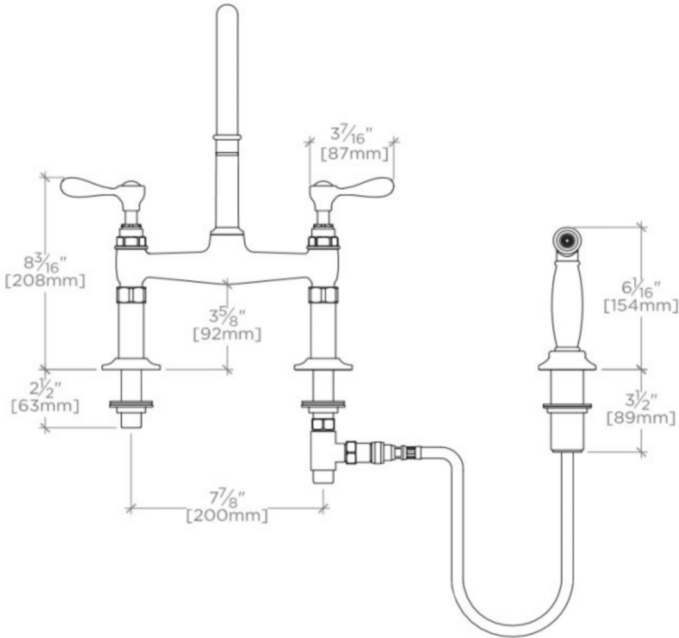

ADA Compliance: Yes
Depth / Width: 295 mm
Height: 395 mm
Integrated Diverter: Y
Primary Material: Brass
Spout Swivel: Y
Suggested Application: Bar, Kitchen, Laundry

INSPIRATION

Drawing on Edwardian style, Easton is the most extensive Waterworks family; a range of moods and a selection of products from fittings to furniture.

Standard flow rate is 2.2gpm (8.3 L/min) and State of California requires a maximum of 1.8gpm(6.8 L/min). Also

available in other flow options. Contact a sales associate for details.

CERTIFICATIONS

WATERWORKS

EASTON

EAKM42

Easton Vintage Two Hole Bridge Gooseneck Kitchen Faucet, Metal
Lever Handles and Spray

TOP VIEW

SCALE: 1/2"=1'-0"

ISO VIEW

SCALE: 1/2"=1'-0"

FRONT VIEW

SCALE: 1/2"=1'-0"

SIDE VIEW

SCALE: 1/2"=1'-0"