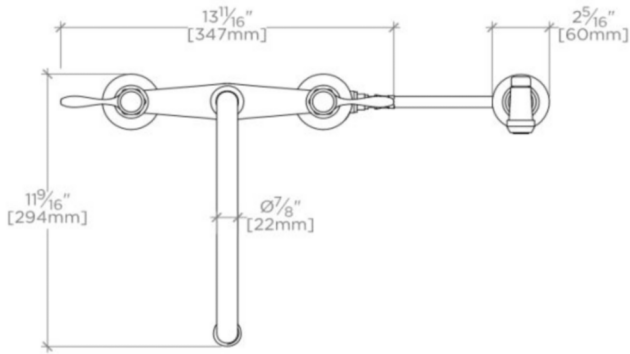

ADA Compliance: Yes
Depth / Width: 295 mm
Height: 395 mm
Integrated Diverter: Y
Primary Material: Brass
Spout Swivel: Y
Suggested Application: Bar, Kitchen, Laundry

INSPIRATION

Drawing on Edwardian style, Easton is the most extensive Waterworks family; a range of moods and a selection of products from fittings to furniture.

Standard flow rate is 2.2gpm (8.3 L/min) and State of California requires a maximum of 1.8gpm(6.8 L/min). Also

available in other flow options. Contact a sales associate for details.

CERTIFICATIONS

WATERWORKS

EASTON

EAKM42

Easton Vintage Two Hole Bridge Gooseneck Kitchen Faucet, Metal
Lever Handles and Spray

TOP VIEW

SCALE: 1/2"=1'-0"

ISO VIEW

SCALE: 1/2"=1'-0"

FRONT VIEW

SCALE: 1/2"=1'-0"

SIDE VIEW

SCALE: 1/2"=1'-0"