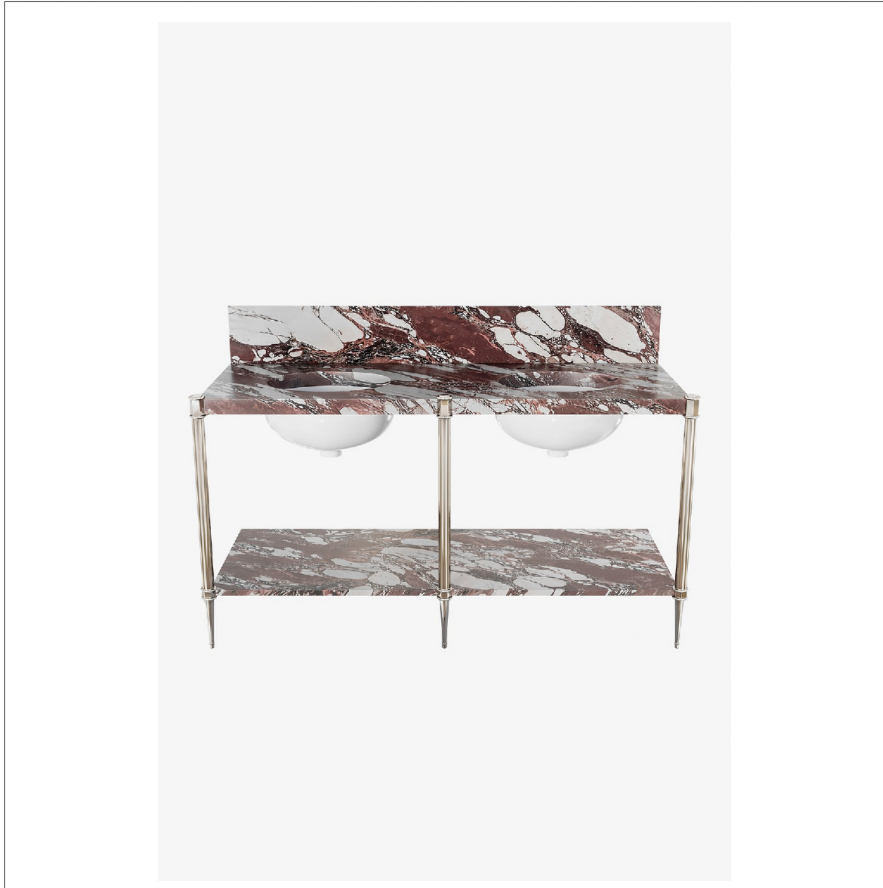

## CAMDEN

CAWS30

60" with MRLVCU Sink 60" 5CM

SHOWN IN 60" WITH MRLVCU SINK 60" 5CM | CAWS30

### TECHNICAL DETAILS

Depth To Overflow: 2.67"  
Depth/Width: 23"  
Drain Hole Depth: 1 7/8"  
Drain Hole Diameter: 1 3/4"  
Drain Style: Center Drain  
Fittings Hole Diameter: 1 3/8"  
Height: 33"  
Length: 60"

### INSPIRATION

Highlighting the simplicity of detail in Edwardian style, the Camden collection includes elegant washstands and a wall-mounted mirror – all enduring and perfect for elevating traditional or transitional spaces.

### PRODUCT FEATURES

Designed by and exclusive to Waterworks

Made in the UK

Slab and backplash carved from a solid block of stone.

Includes sink and choice of 5CM stone top in one of our 8 standard offerings