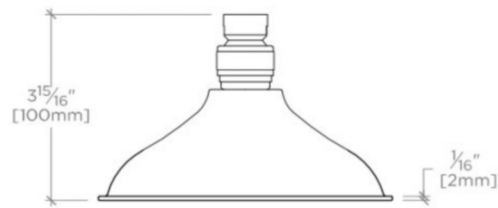

EASTON

Easton Classic 6" Shower Rose

EASH06

SHOWN IN EASTON CLASSIC 6" SHOWER ROSE| EASH06

TECHNICAL DETAILS

Diameter of Head: 152 mm
Flow Restriction Options: 2.5, 2.0, 1.75, 1.5
Inlet Connection Size: 1/2"
Integrated Diverter: N
Primary Material: Brass
Suggested Application: Bath
Water Pressure Maximum: 6.0 bar
Water Pressure Minimum: 1.5 bar
Water Pressure Recommended: 3.0 bar

PRODUCT FEATURES

Stocked in 2.5gpm (9.5 L/min) and 1.75gpm (6.6 L/min). State of California requires 1.75gpm (6.6 L/min) to comply with their water conservation requirements. Other flow options are available to order, contact your sales associate or call 1 (800) 899-6757 for details.

CEILING VIEW SCALE: 3"=1'-0"

FRONT VIEW SCALE: 3"=1'-0"

SIDE VIEW SCALE: 3"=1'-0"