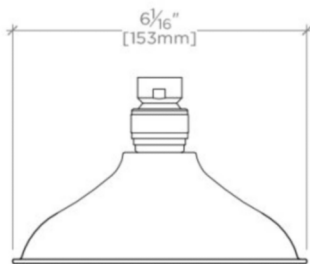

EASTON

Easton Classic 6" Shower Rose

EASH06

SHOWN IN EASTON CLASSIC 6" SHOWER ROSE| EASH06

TECHNICAL DETAILS

Diameter of Head: 152 mm
Flow Restriction Options: 2.5, 2.0, 1.75, 1.5
Inlet Connection Size: 1/2"
Integrated Diverter: N
Primary Material: Brass
Suggested Application: Bath
Water Pressure Maximum: 6.0 bar
Water Pressure Minimum: 1.5 bar
Water Pressure Recommended: 3.0 bar

PRODUCT FEATURES

Stocked in 2.5gpm (9.5 L/min) and 1.75gpm (6.6 L/min). State of California requires 1.75gpm (6.6 L/min) to comply with their water conservation requirements. Other flow options are available to order, contact your sales associate or call 1 (800) 899-6757 for details.

CEILING VIEW SCALE: 3"=1'-0"

FRONT VIEW SCALE: 3"=1'-0"

SIDE VIEW SCALE: 3"=1'-0"