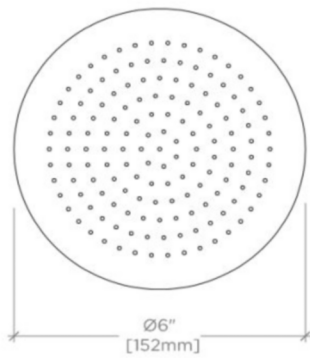

EASTON

Easton Classic 6" Shower Rose

EASH06

SHOWN IN EASTON CLASSIC 6" SHOWER ROSE| EASH06

TECHNICAL DETAILS

Diameter of Head: 152 mm
Flow Restriction Options: 2.5, 2.0, 1.75, 1.5
Inlet Connection Size: 1/2"
Integrated Diverter: N
Primary Material: Brass
Suggested Application: Bath
Water Pressure Maximum: 6.0 bar
Water Pressure Minimum: 1.5 bar
Water Pressure Recommended: 3.0 bar

CEILING VIEW SCALE: 3"=1'-0"

FRONT VIEW SCALE: 3"=1'-0"

SIDE VIEW SCALE: 3"=1'-0"