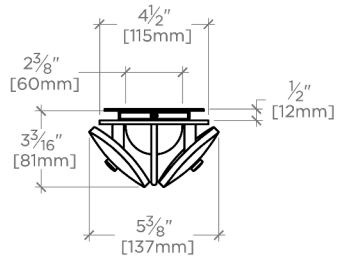

LUCIA

LU01LT

Lucia Wall Mounted Single Sconce with Murano Glass Diffusers

SHOWN IN LUCIA WALL MOUNTED SINGLE SCONCE WITH MURANO GLASS DIFFUSERS | LU01LT

TECHNICAL DETAILS

Ambient Task: Ambient
 Depth/Width: 3 1/4"
 Height: 24 1/2"
 Installation Type: Wall Mounted
 Interior Exterior Application: Interior Only
 Length: 5 1/2"
 Light Direction: Omnidirectional from wall surface
 Orientation: Vertical or Horizontal
 Primary Material: Brass/Murano Glass
 Safety Warnings: Do not exceed max wattage.
 Shade Finish: Clear
 Shade Material: Glass
 Voltage: 240
 Wet/Dry: Damp or Dry

CERTIFICATIONS

PRODUCT (NOTES)

LUCIA

LU01LT

Lucia Wall Mounted Single Sconce with Murano Glass Diffusers

TOP VIEW SCALE: 1/2"=1'-0"

MOUNTING PLATE SCALE: 1/2"=1'-0"

FRONT VIEW SCALE: 1/2"=1'-0"

SIDE VIEW SCALE: 1/2"=1'-0"