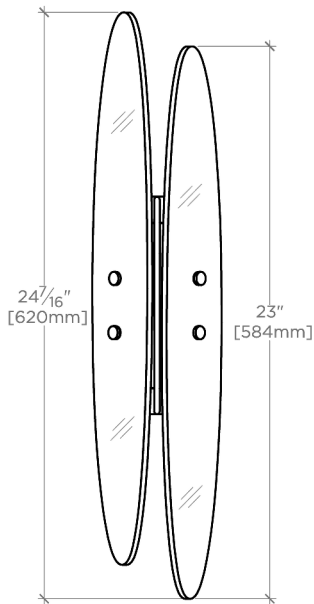

LUCIA

LU01LT

Lucia Wall Mounted Single Sconce with Murano Glass Diffusers

SHOWN IN LUCIA WALL MOUNTED SINGLE SCONCE WITH MURANO GLASS DIFFUSERS | LU01LT

TECHNICAL DETAILS

Ambient Task: Ambient
 Depth/Width: 3 1/4"
 Height: 24 1/2"
 Installation Type: Wall Mounted
 Interior Exterior Application: Interior Only
 Length: 5 1/2"
 Light Direction: Omnidirectional from wall surface
 Orientation: Vertical or Horizontal
 Primary Material: Brass/Murano Glass
 Safety Warnings: Do not exceed max wattage.
 Shade Finish: Clear
 Shade Material: Glass
 Voltage: 240
 Wet/Dry: Damp or Dry

CERTIFICATIONS

PRODUCT (NOTES)

LUCIA

LU01LT

Lucia Wall Mounted Single Sconce with Murano Glass Diffusers

TOP VIEW SCALE: 1/2"=1'-0"

MOUNTING PLATE SCALE: 1/2"=1'-0"

FRONT VIEW SCALE: 1/2"=1'-0"

SIDE VIEW SCALE: 1/2"=1'-0"