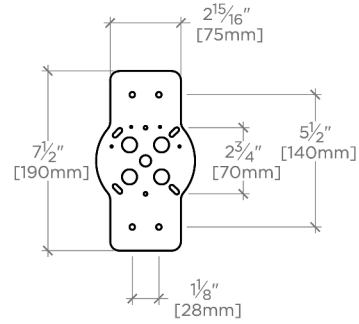

LUCIA

LU01LT

Lucia Wall Mounted Single Sconce with Murano Glass Diffusers

SHOWN IN LUCIA WALL MOUNTED SINGLE SCONCE WITH MURANO GLASS DIFFUSERS | LU01LT

TECHNICAL DETAILS

Ambient Task: Ambient
 Depth/Width: 3 1/4"
 Height: 24 1/2"
 Installation Type: Wall Mounted
 Interior Exterior Application: Interior Only
 Length: 5 1/2"
 Light Direction: Omnidirectional from wall surface
 Orientation: Vertical or Horizontal
 Primary Material: Brass/Murano Glass
 Safety Warnings: Do not exceed max wattage.
 Shade Finish: Clear
 Shade Material: Glass
 Voltage: 240
 Wet/Dry: Damp or Dry

CERTIFICATIONS

PRODUCT (NOTES)

LUCIA

LU01LT

Lucia Wall Mounted Single Sconce with Murano Glass Diffusers

TOP VIEW SCALE: 1/2"=1'-0"

MOUNTING PLATE SCALE: 1/2"=1'-0"

FRONT VIEW SCALE: 1/2"=1'-0"

SIDE VIEW SCALE: 1/2"=1'-0"