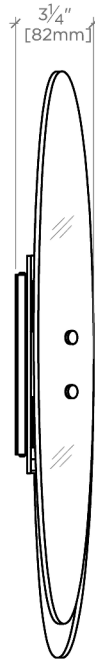

LUCIA

LU01LT

Lucia Wall Mounted Single Sconce with Murano Glass Diffusers

SHOWN IN LUCIA WALL MOUNTED SINGLE SCONCE WITH MURANO GLASS DIFFUSERS | LU01LT

TECHNICAL DETAILS

Ambient Task: Ambient
 Depth/Width: 3 1/4"
 Height: 24 1/2"
 Installation Type: Wall Mounted
 Interior Exterior Application: Interior Only
 Length: 5 1/2"
 Light Direction: Omnidirectional from wall surface
 Orientation: Vertical or Horizontal
 Primary Material: Brass/Murano Glass
 Safety Warnings: Do not exceed max wattage.
 Shade Finish: Clear
 Shade Material: Glass
 Voltage: 240
 Wet/Dry: Damp or Dry

CODES & STANDARDS

PRODUCT FEATURES

Proprietary design

Available in Brass or Nickel with Murano Glass Diffusers

Handcrafted in Italy

Dimmable integrated LED fixture - 50,000 hours of life

Our handblown glass diffusers are individually formed by skilled glassblowers, and natural air bubbles, slight movement within the glass, and subtle variation in shape - normal and inherent to the process - enhance their beauty and ensure no two fixtures are exactly alike.

CERTIFICATIONS

PRODUCT (NOTES)

LUCIA

LU01LT

Lucia Wall Mounted Single Sconce with Murano Glass Diffusers

TOP VIEW SCALE: 1/2"=1'-0"

MOUNTING PLATE SCALE: 1/2"=1'-0"

FRONT VIEW SCALE: 1/2"=1'-0"

SIDE VIEW SCALE: 1/2"=1'-0"