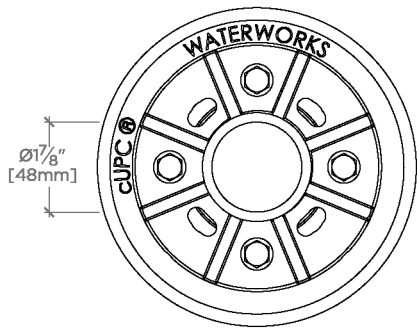

Universal

GUSD00

Universal Shower Drain Rough

SHOWN IN UNIVERSAL SHOWER DRAIN ROUGH | GUSD00

TECHNICAL DETAILS

Drain Assembly Materials: Cast Iron
Outlet Connection Size: 2"
Outlet Connection Type: No Hub

INSPIRATION

Works with the UNSD05 Universal 5" Square Shower Drain

2" no hub drain body

CERTIFICATIONS

PRODUCT (NOTES)

Universal

GUSD00

Universal Shower Drain Rough

TOP VIEW

SCALE: 3"=1'-0"

FRONT VIEW

SCALE: 3"=1'-0"

SIDE VIEW

SCALE: 3"=1'-0"