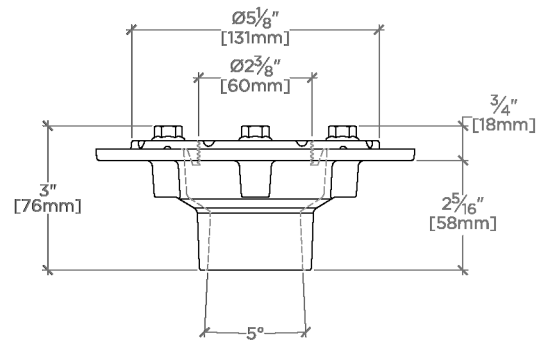

Works with the UNSD05 Universal 5" Square Shower Drain

2" no hub drain body

CERTIFICATIONS

PRODUCT (NOTES)

Universal

GUSD00

Universal Shower Drain Rough

TOP VIEW

SCALE: 3"=1'-0"

FRONT VIEW

SCALE: 3"=1'-0"

SIDE VIEW

SCALE: 3"=1'-0"