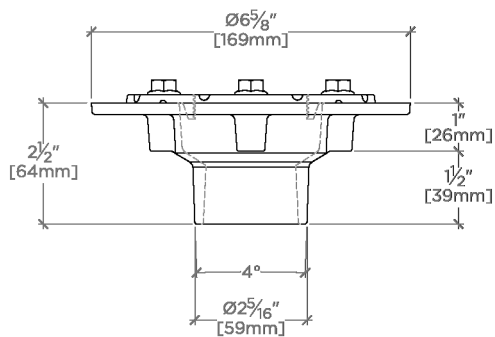

Universal

GUSD00

Universal Shower Drain Rough

SHOWN IN UNIVERSAL SHOWER DRAIN ROUGH | GUSD00

TECHNICAL DETAILS

Drain Assembly Materials: Cast Iron
Outlet Connection Size: 2"
Outlet Connection Type: No Hub

INSPIRATION

Works with the UNSD05 Universal 5" Square Shower Drain

2" no hub drain body

CERTIFICATIONS

PRODUCT (NOTES)

Universal

GUSD00

Universal Shower Drain Rough

TOP VIEW

SCALE: 3"=1'-0"

FRONT VIEW

SCALE: 3"=1'-0"

SIDE VIEW

SCALE: 3"=1'-0"