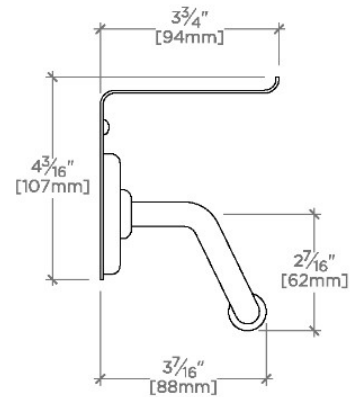

LUDLOW

LDPH35

Ludlow Volta One Arm Paper Holder with 8 5/8" Shelf

SHOWN IN LUDLOW VOLTA ONE ARM PAPER HOLDER WITH 8 5/8" SHELF | LDPH35

TECHNICAL DETAILS

Escutcheon Primary Material: Brass
Hardware Primary Material: Brass
Primary Material: Brass

CERTIFICATIONS

PRODUCT (NOTES)

LUDLOW

LDPH35

Ludlow Volta One Arm Paper Holder with 8 5/8" Shelf

TOP VIEW

SCALE: 3"=1'-0"

FRONT VIEW

SCALE: 3"=1'-0"

SIDE VIEW

SCALE: 3"=1'-0"