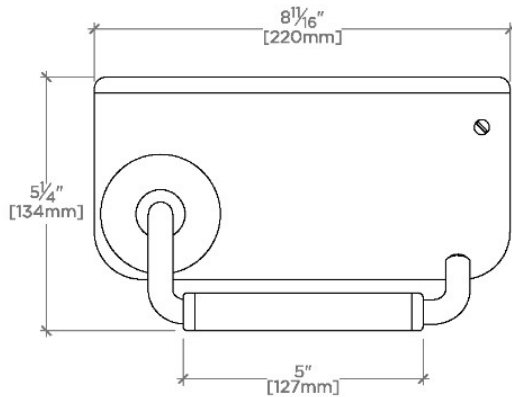

LUDLOW

LDPH35

Ludlow Volta One Arm Paper Holder with 8 5/8" Shelf

SHOWN IN LUDLOW VOLTA ONE ARM PAPER HOLDER WITH 8 5/8" SHELF | LDPH35

TECHNICAL DETAILS

Escutcheon Primary Material: Brass
Hardware Primary Material: Brass
Primary Material: Brass

CERTIFICATIONS

PRODUCT (NOTES)

LUDLOW

LDPH35

Ludlow Volta One Arm Paper Holder with 8 5/8" Shelf

TOP VIEW

SCALE: 3"=1'-0"

FRONT VIEW

SCALE: 3"=1'-0"

SIDE VIEW

SCALE: 3"=1'-0"