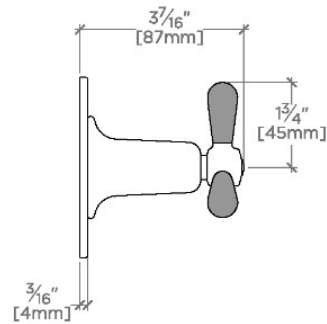

For use with a Thermostatic shower system and three waterway outlets such as a handshower, shower head, and tub spout

Feature Roman Numerals representing outlet position

Stocked in Nickel/Matte Black and Brass/Matte Black

Requires rough valve, sold separately: GUDV66

TECHNICAL DETAILS

ADA Compliance: Yes
Fittings Hole Diameter: 51 mm
Handle Turn Angle: Full Turn
Number Of Holes: One Hole
Primary Material: Brass

CODES & STANDARDS

ASME A112.18.1/CSA B125.1, State of MA

CERTIFICATIONS

PRODUCT (NOTES)

Riverun

RR3T01

Riverun Three Way Diverter Valve Trim for Thermostatic with Roman Numerals and Two-Tone Tri-Spoke Handle

TOP VIEW SCALE: 3"=1'-0"

FRONT VIEW SCALE: 3"=1'-0"

SIDE VIEW SCALE: 3"=1'-0"