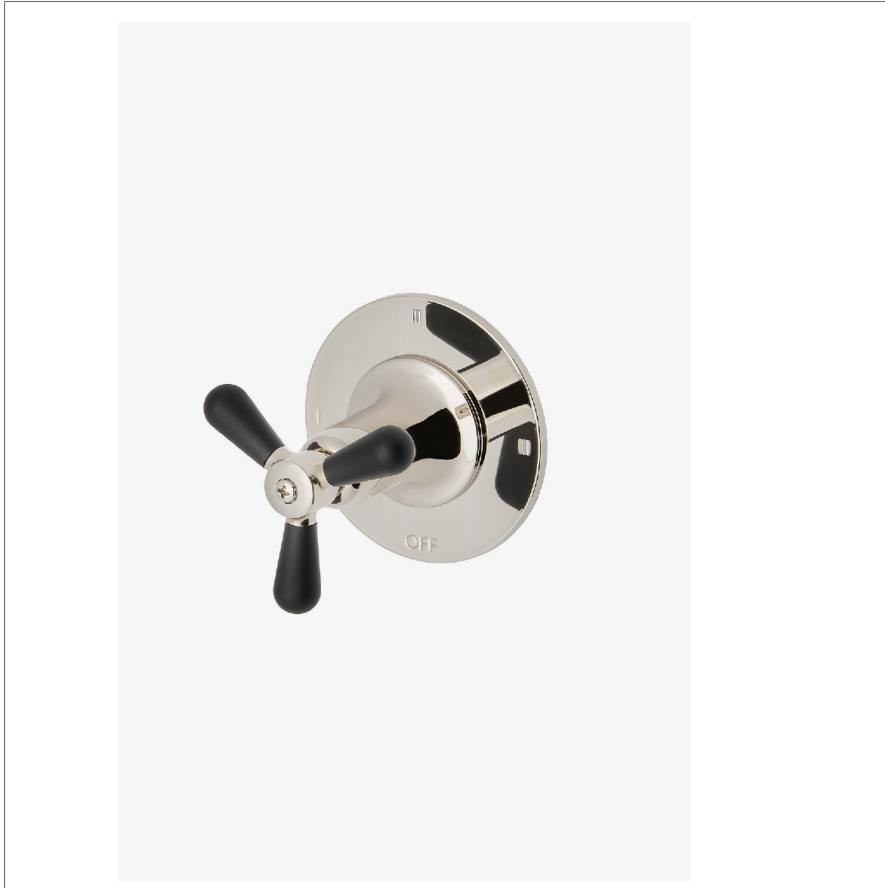

Riverun

RR3T01

Riverun Three Way Diverter Valve Trim for Thermostatic with Roman Numerals and Two-Tone Tri-Spoke Handle

SHOWN IN RIVERUN THREE WAY DIVERTER VALVE TRIM FOR THERMOSTATIC WITH ROMAN NUMERALS AND TWO-TONE TRI-SPOKE HANDLE | RR3T01

INSPIRATION

This new American classic was designed with simplicity in mind. Featuring streamlined forms and honest details, it's the epitome of quiet elegance.

PRODUCT FEATURES

Features Two-Tone Tri-Spoke Handle

For use with a Thermostatic shower system and three waterway outlets such as a handshower, shower head, and tub spout

Feature Roman Numerals representing outlet position

Stocked in Nickel/Matte Black and Brass/Matte Black

Requires rough valve, sold separately: GUDV66

TECHNICAL DETAILS

ADA Compliance: Yes
Fittings Hole Diameter: 51 mm
Handle Turn Angle: Full Turn
Number Of Holes: One Hole
Primary Material: Brass

CODES & STANDARDS