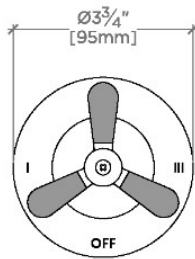

Requires rough valve, sold separately: GUDV66

TECHNICAL DETAILS

ADA Compliance: Yes
Fittings Hole Diameter: 51 mm
Handle Turn Angle: Full Turn
Number Of Holes: One Hole
Primary Material: Brass

CODES & STANDARDS

ASME A112.18.1/CSA B125.1, State of MA

CERTIFICATIONS

PRODUCT (NOTES)

Riverun

RR3T01

Riverun Three Way Diverter Valve Trim for Thermostatic with Roman Numerals and Two-Tone Tri-Spoke Handle

TOP VIEW SCALE: 3"=1'-0"

FRONT VIEW SCALE: 3"=1'-0"

SIDE VIEW SCALE: 3"=1'-0"