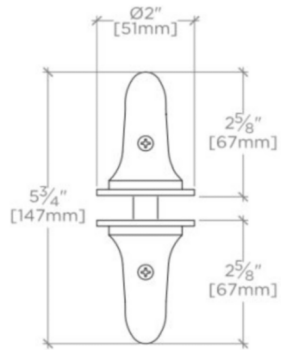

## DASH

Dash 8" Back-to-Back Shower Door Pull

DSHW88

---

### TECHNICAL DETAILS

Hardware Primary Material: Brass  
Hardware Shape: Pull  
Depth / Width: 51 mm  
Length: 254 mm  
Primary Material: Brass

---

## DSHW88

Dash 8" Back-to-Back Shower Door Pull

TOP VIEW SCALE: 3"=1'-0"

ISO VIEW SCALE: 3"=1'-0"

FRONT VIEW SCALE: 3"=1'-0"

SIDE VIEW SCALE: 3"=1'-0"