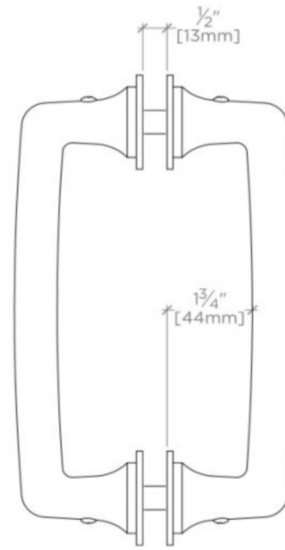

## DASH

Dash 8" Back-to-Back Shower Door Pull

DSHW88

---

### TECHNICAL DETAILS

Hardware Primary Material: Brass  
Hardware Shape: Pull  
Depth / Width: 51 mm  
Length: 254 mm  
Primary Material: Brass

---

## DSHW88

Dash 8" Back-to-Back Shower Door Pull

TOP VIEW SCALE: 3"=1'-0"

ISO VIEW SCALE: 3"=1'-0"

FRONT VIEW SCALE: 3"=1'-0"

SIDE VIEW SCALE: 3"=1'-0"