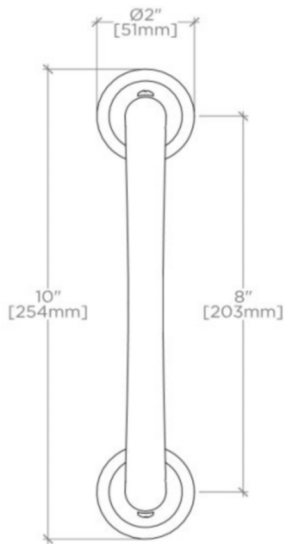

## DASH

Dash 8" Back-to-Back Shower Door Pull

DSHW88

---

### TECHNICAL DETAILS

Hardware Primary Material: Brass  
Hardware Shape: Pull  
Depth / Width: 51 mm  
Length: 254 mm  
Primary Material: Brass

---

## DSHW88

Dash 8" Back-to-Back Shower Door Pull

TOP VIEW SCALE: 3"=1'-0"

ISO VIEW SCALE: 3"=1'-0"

FRONT VIEW SCALE: 3"=1'-0"

SIDE VIEW SCALE: 3"=1'-0"