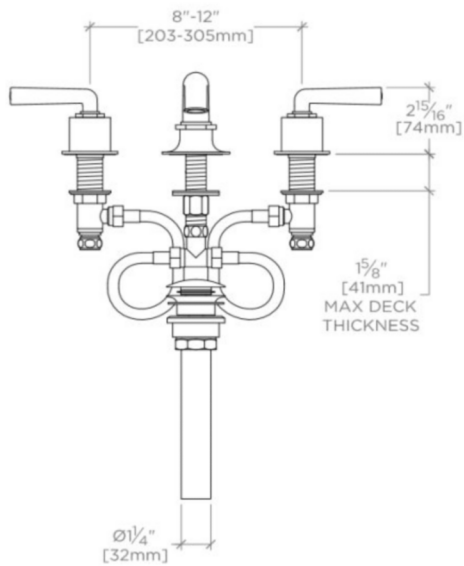

TECHNICAL DETAILS

Adjustable versus Fixed Spray: Fixed Spray
 Deck Thickness Maximum: 1 5/8"
 Deck Thickness Minimum: 3/16"
 Drain Depth Maximum: 2 5/8"
 Drain Hole Diameter: 1 3/4"
 Escutcheon Primary Material: Brass
 Fittings Hole Diameter: 1 1/4"
 Flow Restriction Options: 1.0 , 1.2 , 1.5 , 1.75, 2.2
 Handle Spread Maximum: 12"
 Handle Spread Minimum: 8"
 Handle Turn Angle: Quarter Turn
 Depth / Width: 7 5/8"
 Drain Depth Minimum: 3/8"
 Height: 3 5/8"
 Inlet Connection Size: 1/2"
 Inlet Connection Type: Male with Supply Nut
 Inlet Supply Spread Maximum: 12"
 Inlet Supply Spread Minimum: 8"
 Installation Type: Deck Mounted
 Integrated Diverter: N
 Integrated Spray: N
 Number of Handles: Two
 Number of Holes: Three Hole
 Primary Material: Brass
 Spout Swivel: N
 Spray Included in Unit: N
 Suggested Application: Bath
 Valve Material: Ceramic
 Water Pressure Maximum: 85.0 psi
 Water Pressure Minimum: 20.0 psi
 Water Pressure Recommended: 45.0 psi

Standard flow rate is 2.2gpm (8.3 L/min) and State of California requires 1.2gpm(4.5 L/min). Also available in other flow options. Contact a sales associate for details.

CERTIFICATIONS

WATERWORKS

HENRY

HNLS12

Henry Low Profile Three Hole Deck Mounted Lavatory Faucet with Portoro Cylinders and Metal Lever Handles

TOP VIEW

SCALE: $1\frac{1}{2}"=1'-0"$

FRONT VIEW

SCALE: $1\frac{1}{2}"=1'-0"$

SIDE VIEW

SCALE: $1\frac{1}{2}"=1'-0"$