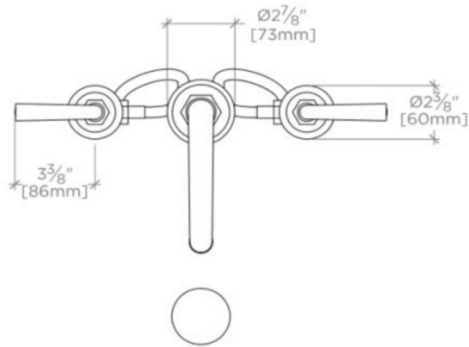

TECHNICAL DETAILS

Adjustable versus Fixed Spray: Fixed Spray
 Deck Thickness Maximum: 1 5/8"
 Deck Thickness Minimum: 3/16"
 Drain Depth Maximum: 2 5/8"
 Drain Hole Diameter: 1 3/4"
 Escutcheon Primary Material: Brass
 Fittings Hole Diameter: 1 1/4"
 Flow Restriction Options: 1.0 , 1.2 , 1.5 , 1.75, 2.2
 Handle Spread Maximum: 12"
 Handle Spread Minimum: 8"
 Handle Turn Angle: Quarter Turn
 Depth / Width: 7 5/8"
 Drain Depth Minimum: 3/8"
 Height: 3 5/8"
 Inlet Connection Size: 1/2"
 Inlet Connection Type: Male with Supply Nut
 Inlet Supply Spread Maximum: 12"
 Inlet Supply Spread Minimum: 8"
 Installation Type: Deck Mounted
 Integrated Diverter: N
 Integrated Spray: N
 Number of Handles: Two
 Number of Holes: Three Hole
 Primary Material: Brass
 Spout Swivel: N
 Spray Included in Unit: N
 Suggested Application: Bath
 Valve Material: Ceramic
 Water Pressure Maximum: 85.0 psi
 Water Pressure Minimum: 20.0 psi
 Water Pressure Recommended: 45.0 psi

Standard flow rate is 2.2gpm (8.3 L/min) and State of California requires 1.2gpm(4.5 L/min). Also available in other flow options. Contact a sales associate for details.

CERTIFICATIONS

WATERWORKS

HENRY

HNLS12

Henry Low Profile Three Hole Deck Mounted Lavatory Faucet with Portoro Cylinders and Metal Lever Handles

TOP VIEW

SCALE: $1\frac{1}{2}"=1'-0"$

FRONT VIEW

SCALE: $1\frac{1}{2}"=1'-0"$

SIDE VIEW

SCALE: $1\frac{1}{2}"=1'-0"$