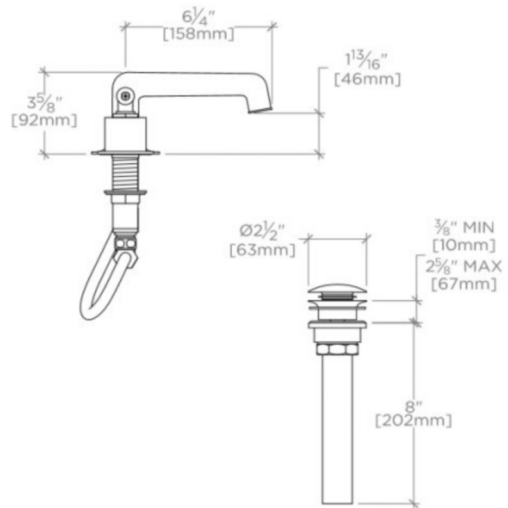

TECHNICAL DETAILS

Adjustable versus Fixed Spray: Fixed Spray
 Deck Thickness Maximum: 1 5/8"
 Deck Thickness Minimum: 3/16"
 Drain Depth Maximum: 2 5/8"
 Drain Hole Diameter: 1 3/4"
 Escutcheon Primary Material: Brass
 Fittings Hole Diameter: 1 1/4"
 Flow Restriction Options: 1.0 , 1.2 , 1.5 , 1.75, 2.2
 Handle Spread Maximum: 12"
 Handle Spread Minimum: 8"
 Handle Turn Angle: Quarter Turn
 Depth / Width: 7 5/8"
 Drain Depth Minimum: 3/8"
 Height: 3 5/8"
 Inlet Connection Size: 1/2"
 Inlet Connection Type: Male with Supply Nut
 Inlet Supply Spread Maximum: 12"
 Inlet Supply Spread Minimum: 8"
 Installation Type: Deck Mounted
 Integrated Diverter: N
 Integrated Spray: N
 Number of Handles: Two
 Number of Holes: Three Hole
 Primary Material: Brass
 Spout Swivel: N
 Spray Included in Unit: N
 Suggested Application: Bath
 Valve Material: Ceramic
 Water Pressure Maximum: 85.0 psi
 Water Pressure Minimum: 20.0 psi
 Water Pressure Recommended: 45.0 psi

Henry Low Profile Three Hole Deck Mounted Lavatory Faucet with Portoro Cylinders and Metal Lever Handles

TOP VIEW

SCALE: $1\frac{1}{2}"=1'-0"$

FRONT VIEW

SCALE: $1\frac{1}{2}"=1'-0"$

SIDE VIEW

SCALE: $1\frac{1}{2}"=1'-0"$