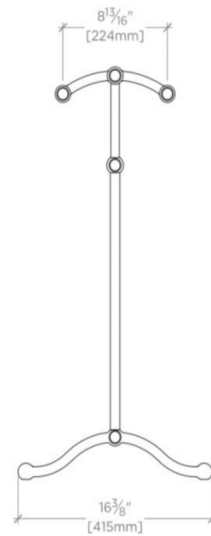

ETOILE

Etoile 28" Freestanding Metal Towel Rack

ETTB93

SHOWN IN ETOILE 28" FREESTANDING METAL TOWEL RACK| ETTB93

TECHNICAL DETAILS

Escutcheon Primary Material: Brass
Horizontal Rail Material: Metal
Depth / Width: 16 1/2"
Height: 31 1/2"
Installation Type: Freestanding
Length: 28"
Primary Material: Brass
Suggested Application: Bath

INSPIRATION

Defined elegance. Etoile has a European sophistication with a timeless sense of chic.

PRODUCT FEATURES

28" x 16 1/2" x 31 1/2"

Made of Brass with three crystal bars

ETOILE

ETTB93

Etoile 28" Freestanding Metal Towel Rack

TOP VIEW

SCALE: 1"=1'-0"

FRONT VIEW

SCALE: 1"=1'-0"

SIDE VIEW

SCALE: 1"=1'-0"