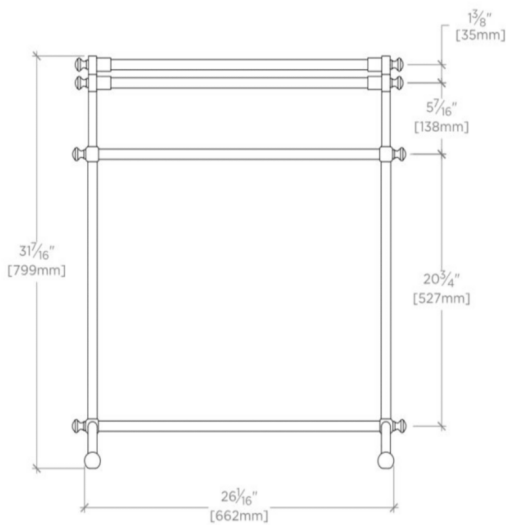

ETOILE

Etoile 28" Freestanding Metal Towel Rack

ETTB93

SHOWN IN ETOILE 28" FREESTANDING METAL TOWEL RACK| ETTB93

TECHNICAL DETAILS

Escutcheon Primary Material: Brass
Horizontal Rail Material: Metal
Depth / Width: 16 1/2"
Height: 31 1/2"
Installation Type: Freestanding
Length: 28"
Primary Material: Brass
Suggested Application: Bath

INSPIRATION

Defined elegance. Etoile has a European sophistication with a timeless sense of chic.

PRODUCT FEATURES

28" x 16 1/2" x 31 1/2"

Made of Brass with three crystal bars

ETOILE

ETTB93

Etoile 28" Freestanding Metal Towel Rack

TOP VIEW

SCALE: 1"=1'-0"

FRONT VIEW

SCALE: 1"=1'-0"

SIDE VIEW

SCALE: 1"=1'-0"