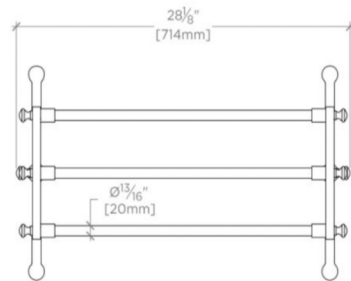

ETOILE

Etoile 28" Freestanding Metal Towel Rack

ETTB93

SHOWN IN ETOILE 28" FREESTANDING METAL TOWEL RACK| ETTB93

TECHNICAL DETAILS

Escutcheon Primary Material: Brass
Horizontal Rail Material: Metal
Depth / Width: 16 1/2"
Height: 31 1/2"
Installation Type: Freestanding
Length: 28"
Primary Material: Brass
Suggested Application: Bath

INSPIRATION

Defined elegance. Etoile has a European sophistication with a timeless sense of chic.

PRODUCT FEATURES

28" x 16 1/2" x 31 1/2"

Made of Brass with three crystal bars

ETOILE

ETTB93

Etoile 28" Freestanding Metal Towel Rack

TOP VIEW

SCALE: 1"=1'-0"

FRONT VIEW

SCALE: 1"=1'-0"

SIDE VIEW

SCALE: 1"=1'-0"