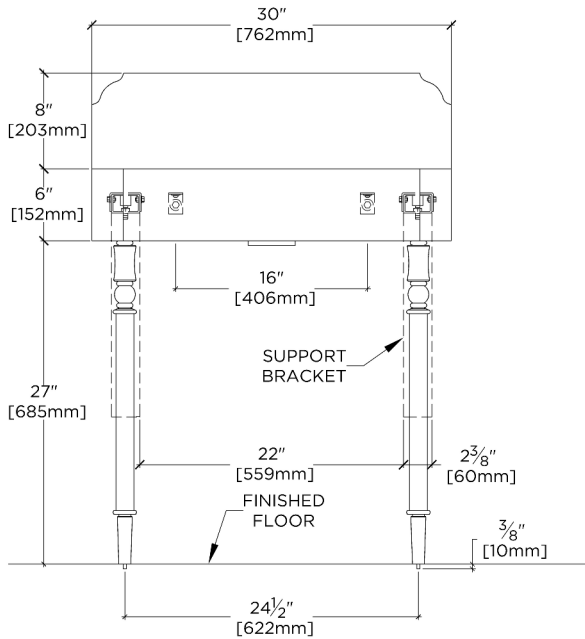

## Legacy

LEWS41

Legacy Turned two Legs with 30" Audra DECK Mounted Marble Lavatory Sink with Backsplash

TOP VIEW

SCALE: 3/4"=1'-0"

REQUIRED MOUNTING HARDWARE (SOLD SEPARATELY)

STYLE: 106803

DESCRIPTION: UNIVERSAL PAIR (L/R) 22" STAINLESS STEEL ADJUSTABLE CONCEALED SUPPORT BRACKETS, WALL SUPPORT BRACKETS AND HARDWARE FOR WALL MOUNTED STONE SINK.

FRONT VIEW

SCALE: 3/4"=1'-0"

SIDE VIEW

SCALE: 3/4"=1'-0"