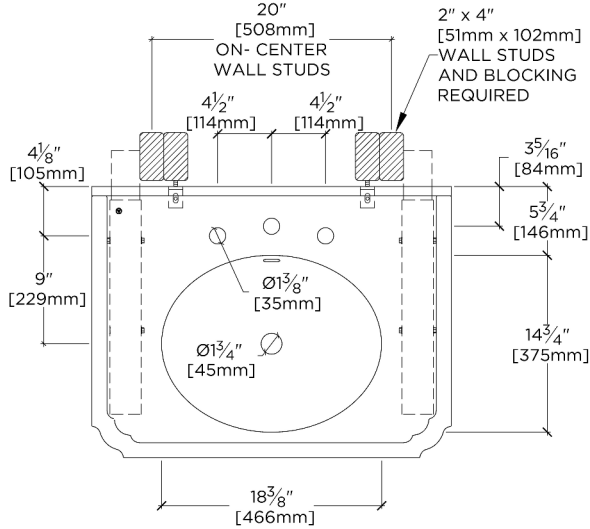

Legacy

LEWS41

Legacy Turned two Legs with 30" Audra DECK Mounted Marble Lavatory Sink with Backsplash

TOP VIEW

SCALE: 3/4"=1'-0"

REQUIRED MOUNTING HARDWARE (SOLD SEPARATELY)

STYLE: 106803

DESCRIPTION: UNIVERSAL PAIR (L/R) 22" STAINLESS STEEL ADJUSTABLE CONCEALED SUPPORT BRACKETS, WALL SUPPORT BRACKETS AND HARDWARE FOR WALL MOUNTED STONE SINK.