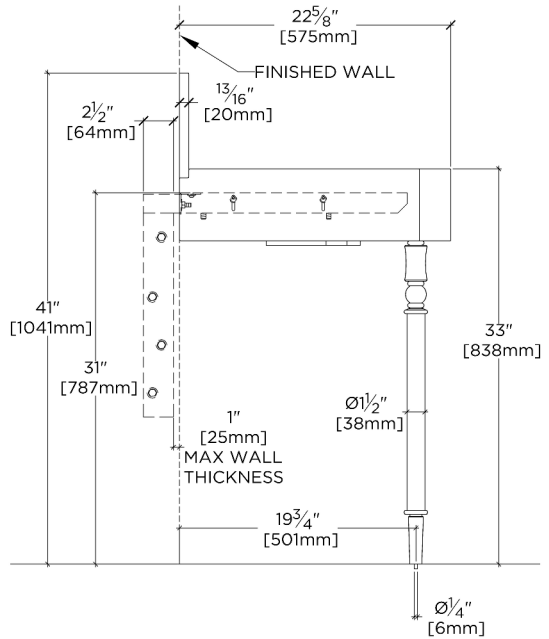

## Legacy

LEWS41

Legacy Turned two Legs with 30" Audra DECK Mounted Marble Lavatory Sink with Backsplash

TOP VIEW

SCALE: 3/4"=1'-0"

REQUIRED MOUNTING HARDWARE (SOLD SEPARATELY)

STYLE: 106803

DESCRIPTION: UNIVERSAL PAIR (L/R) 22" STAINLESS STEEL ADJUSTABLE CONCEALED SUPPORT BRACKETS, WALL SUPPORT BRACKETS AND HARDWARE FOR WALL MOUNTED STONE SINK.

FRONT VIEW

SCALE: 3/4"=1'-0"

SIDE VIEW

SCALE: 3/4"=1'-0"