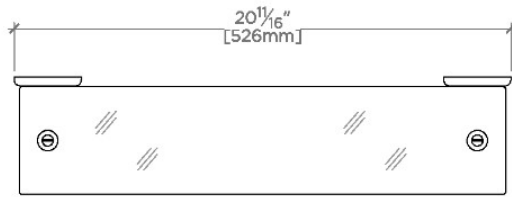

REGULATOR

RGSF18

Regulator 18" Glass Shelf

TOP VIEW

SCALE: $1\frac{1}{2}"=1'-0"$