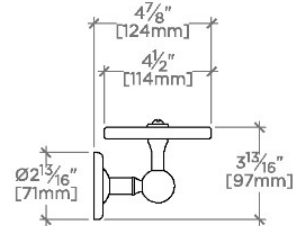

### TECHNICAL DETAILS

Depth/Width: 4 15/16"  
Escutcheon Primary Material: Brass  
Height: 4 3/16"  
Length: 20 13/16"  
Primary Material: Brass  
Suggested Application: Bath  
Water Pressure Maximum: 85.0 psi  
Water Pressure Minimum: 20.0 psi  
Water Pressure Recommended: 45.0 psi

## REGULATOR

RGSF18

Regulator 18" Glass Shelf

TOP VIEW

SCALE:  $1\frac{1}{2}"=1'-0"$

FRONT VIEW

SCALE:  $1\frac{1}{2}"=1'-0"$

SIDE VIEW

SCALE:  $1\frac{1}{2}"=1'-0"$