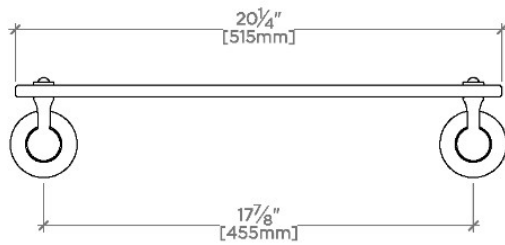

### TECHNICAL DETAILS

Depth/Width: 4 15/16"  
Escutcheon Primary Material: Brass  
Height: 4 3/16"  
Length: 20 13/16"  
Primary Material: Brass  
Suggested Application: Bath  
Water Pressure Maximum: 85.0 psi  
Water Pressure Minimum: 20.0 psi  
Water Pressure Recommended: 45.0 psi

## REGULATOR

RGSF18

Regulator 18" Glass Shelf

TOP VIEW

SCALE:  $1\frac{1}{2}"=1'-0"$

FRONT VIEW

SCALE:  $1\frac{1}{2}"=1'-0"$

SIDE VIEW

SCALE:  $1\frac{1}{2}"=1'-0"$