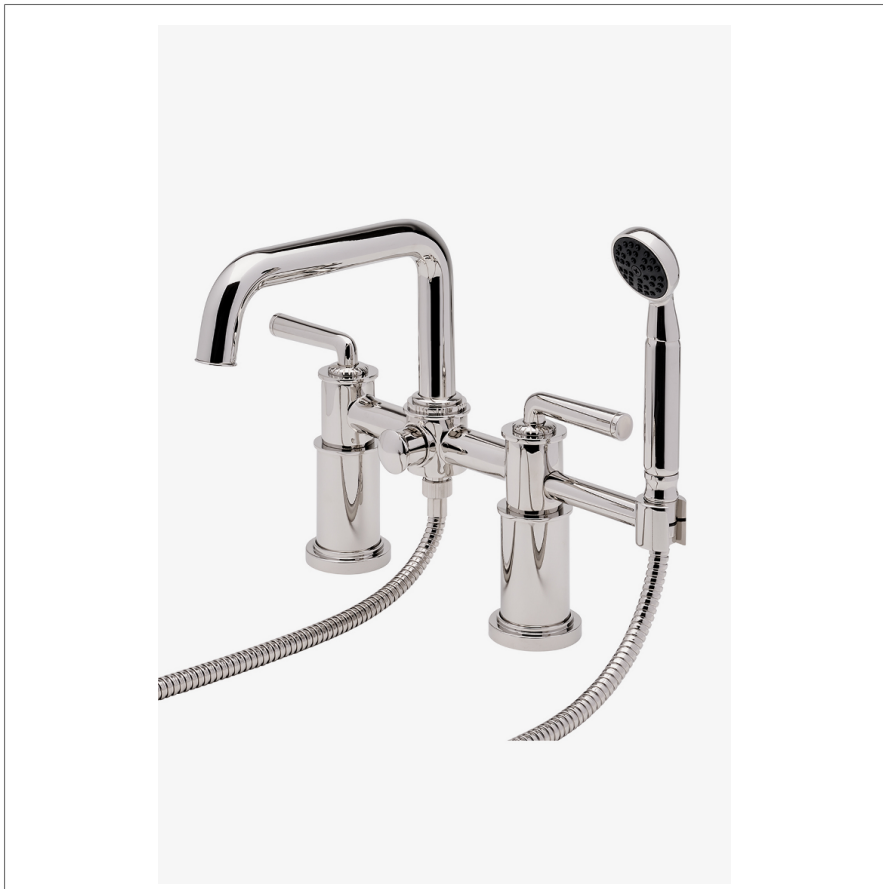

## HENRY CHRONOS

CXT211

Henry Chronos Deck Mounted Exposed Tub Filler with Handshower and Lever Handles

SHOWN IN HENRY CHRONOS DECK MOUNTED EXPOSED TUB FILLER WITH HANDSHOWER AND LEVER HANDLES | CXT211

### TECHNICAL DETAILS

ADA Compliance: No  
 Deck Thickness Maximum: 1 13/16"  
 Deck Thickness Minimum: 1/4"  
 Fittings Hole Diameter: 1 3/8"  
 Handle Spread Maximum: 8"  
 Handle Spread Minimum: 8"  
 Handle Turn Angle: Quarter Turn  
 Handshower Spray Hose Length: 60"  
 Inlet Connection Size: 3/4"  
 Inlet Connection Type: Male NPT and Male BSPP  
 Inlet Supply Spread Maximum: 8"  
 Inlet Supply Spread Minimum: 8"  
 Integrated Diverter: Y  
 Number Of Holes: Two Hole  
 Pivot: Y  
 Primary Material: Brass  
 Restricted Maximum Flow Rate: 1.75 gpm  
 Spout Swivel: N  
 Spray Included In Unit: Y  
 Valve Material: Brass and Ceramic  
 Water Pressure Maximum: 85.0 psi  
 Water Pressure Minimum: 20.0 psi  
 Water Pressure Recommended: 45.0 psi

### PRODUCT FEATURES

Features All Metal Lever Handles

Diverter Knob Allows Bather to Move Water From Spout to Handshower

Handshower Offers a Fixed Spray Pattern, Handshower Post Can Swivel to Allow User to Position Handshower Over the Tub

Stocked in Brass, Chrome and Nickel

Unrestricted Flow for Tub Spout. Handshower Available in 1.75gpm (4.5L/min) Flow Rate