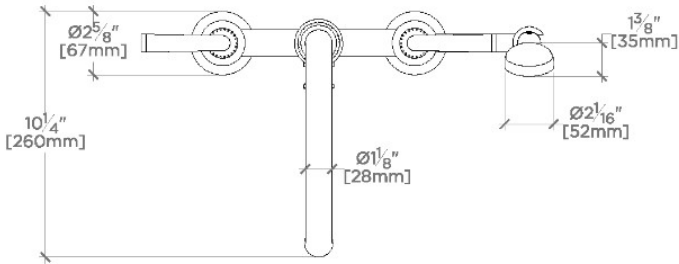

### TECHNICAL DETAILS

ADA Compliance: No  
 Deck Thickness Maximum: 1 13/16"  
 Deck Thickness Minimum: 1/4"  
 Fittings Hole Diameter: 1 3/8"  
 Handle Spread Maximum: 8"  
 Handle Spread Minimum: 8"  
 Handle Turn Angle: Quarter Turn  
 Handshower Spray Hose Length: 60"  
 Inlet Connection Size: 3/4"  
 Inlet Connection Type: Male NPT and Male BSPP  
 Inlet Supply Spread Maximum: 8"  
 Inlet Supply Spread Minimum: 8"  
 Integrated Diverter: Y  
 Number Of Holes: Two Hole  
 Pivot: Y  
 Primary Material: Brass  
 Restricted Maximum Flow Rate: 1.75 gpm  
 Spout Swivel: N  
 Spray Included In Unit: Y  
 Valve Material: Brass and Ceramic  
 Water Pressure Maximum: 85.0 psi  
 Water Pressure Minimum: 20.0 psi  
 Water Pressure Recommended: 45.0 psi

Stocked in Brass, Chrome and Nickel

Unrestricted Flow for Tub Spout. Handshower Available in 1.75gpm (4.5L/min) Flow Rate

## HENRY CHRONOS

CXT211

Henry Chronos Deck Mounted Exposed Tub Filler with Handshower and Lever Handles

TOP VIEW

SCALE: 1/2"=1'-0"

FRONT VIEW

SCALE: 1/2"=1'-0"

SIDE VIEW

SCALE: 1/2"=1'-0"