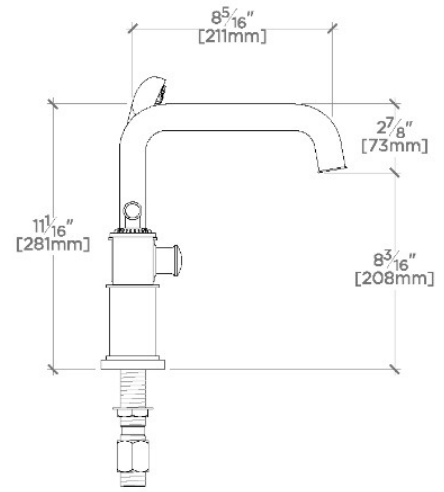

### TECHNICAL DETAILS

ADA Compliance: No  
 Deck Thickness Maximum: 1 13/16"  
 Deck Thickness Minimum: 1/4"  
 Fittings Hole Diameter: 1 3/8"  
 Handle Spread Maximum: 8"  
 Handle Spread Minimum: 8"  
 Handle Turn Angle: Quarter Turn  
 Handshower Spray Hose Length: 60"  
 Inlet Connection Size: 3/4"  
 Inlet Connection Type: Male NPT and Male BSPP  
 Inlet Supply Spread Maximum: 8"  
 Inlet Supply Spread Minimum: 8"  
 Integrated Diverter: Y  
 Number Of Holes: Two Hole  
 Pivot: Y  
 Primary Material: Brass  
 Restricted Maximum Flow Rate: 1.75 gpm  
 Spout Swivel: N  
 Spray Included In Unit: Y  
 Valve Material: Brass and Ceramic  
 Water Pressure Maximum: 85.0 psi  
 Water Pressure Minimum: 20.0 psi  
 Water Pressure Recommended: 45.0 psi

## HENRY CHRONOS

CXT211

Henry Chronos Deck Mounted Exposed Tub Filler with Handshower and Lever Handles

TOP VIEW

SCALE: 1/2"=1'-0"

FRONT VIEW

SCALE: 1/2"=1'-0"

SIDE VIEW

SCALE: 1/2"=1'-0"