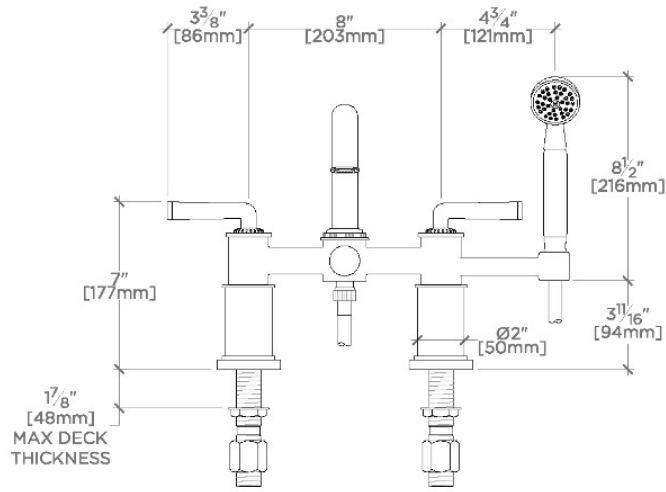

### TECHNICAL DETAILS

ADA Compliance: No  
 Deck Thickness Maximum: 1 13/16"  
 Deck Thickness Minimum: 1/4"  
 Fittings Hole Diameter: 1 3/8"  
 Handle Spread Maximum: 8"  
 Handle Spread Minimum: 8"  
 Handle Turn Angle: Quarter Turn  
 Handshower Spray Hose Length: 60"  
 Inlet Connection Size: 3/4"  
 Inlet Connection Type: Male NPT and Male BSPP  
 Inlet Supply Spread Maximum: 8"  
 Inlet Supply Spread Minimum: 8"  
 Integrated Diverter: Y  
 Number Of Holes: Two Hole  
 Pivot: Y  
 Primary Material: Brass  
 Restricted Maximum Flow Rate: 1.75 gpm  
 Spout Swivel: N  
 Spray Included In Unit: Y  
 Valve Material: Brass and Ceramic  
 Water Pressure Maximum: 85.0 psi  
 Water Pressure Minimum: 20.0 psi  
 Water Pressure Recommended: 45.0 psi

## HENRY CHRONOS

CXT211

Henry Chronos Deck Mounted Exposed Tub Filler with Handshower and Lever Handles

TOP VIEW

SCALE: 1/2"=1'-0"

FRONT VIEW

SCALE: 1/2"=1'-0"

SIDE VIEW

SCALE: 1/2"=1'-0"