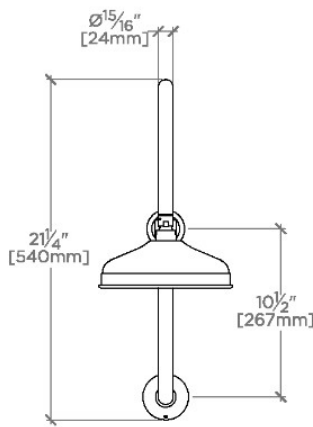

Easton

EAS18G

Easton 8" Rain Showerhead with 20" Wall Mounted Gooseneck Shower Arm

SHOWN IN EASTON 8" RAIN SHOWERHEAD WITH 20" WALL MOUNTED GOOSENECK SHOWER ARM | EAS18G

TECHNICAL DETAILS

Adjustable Versus Fixed Spray: Fixed
 Fittings Hole Diameter: 32 mm
 Flow Restriction Options: 1.5, 1.75, 2.0
 Inlet Connection Size: 1/2"
 Inlet Connection Type: Female Straight Threads with Rubber Washer
 Pivot: Y
 Primary Material: Brass
 Restricted Maximum Flow Rate: 6.6 liters/min
 Water Pressure Maximum: 6.0 bar
 Water Pressure Minimum: 1.5 bar
 Water Pressure Recommended: 3.0 bar

PRODUCT FEATURES

- Made of Brass
- Features a swivel 8" rain showerhead with easy clean rubber nozzles
- Includes a 20" wall mounted gooseneck shower arm
- Stocked in Brass, Chrome and Nickel
- Rain showerhead available in 1.75gpm (6.6L/min) flow rate

CERTIFICATIONS

PRODUCT (NOTES)

Easton 8" Rain Showerhead with 20" Wall Mounted
Gooseneck Shower Arm

TOP VIEW SCALE: 1"=1'-0"

FRONT VIEW SCALE: 1"=1'-0"

SIDE VIEW SCALE: 1"=1'-0"