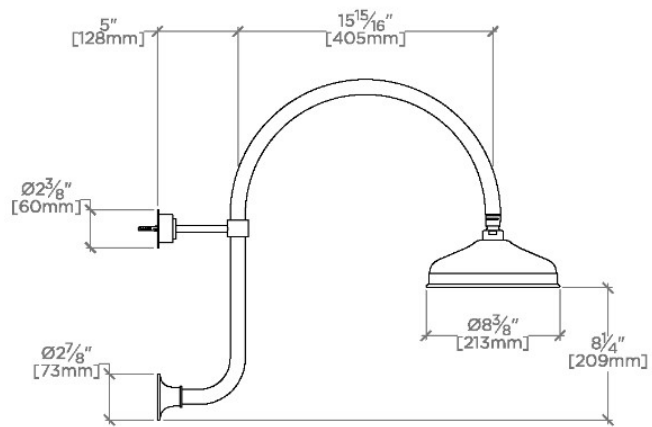

Easton

EAS18G

Easton 8" Rain Showerhead with 20" Wall Mounted Gooseneck Shower Arm

SHOWN IN EASTON 8" RAIN SHOWERHEAD WITH 20" WALL MOUNTED GOOSENECK SHOWER ARM | EAS18G

TECHNICAL DETAILS

Adjustable Versus Fixed Spray: Fixed
 Fittings Hole Diameter: 32 mm
 Flow Restriction Options: 1.5, 1.75, 2.0
 Inlet Connection Size: 1/2"
 Inlet Connection Type: Female Straight Threads with Rubber Washer
 Pivot: Y
 Primary Material: Brass
 Restricted Maximum Flow Rate: 6.6 liters/min
 Water Pressure Maximum: 6.0 bar
 Water Pressure Minimum: 1.5 bar
 Water Pressure Recommended: 3.0 bar

PRODUCT FEATURES

- Made of Brass
- Features a swivel 8" rain showerhead with easy clean rubber nozzles
- Includes a 20" wall mounted gooseneck shower arm
- Stocked in Brass, Chrome and Nickel
- Rain showerhead available in 1.75gpm (6.6L/min) flow rate

CERTIFICATIONS

PRODUCT (NOTES)

Easton 8" Rain Showerhead with 20" Wall Mounted
Gooseneck Shower Arm

TOP VIEW SCALE: 1"=1'-0"

FRONT VIEW SCALE: 1"=1'-0"

SIDE VIEW SCALE: 1"=1'-0"