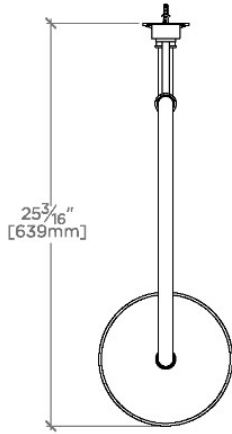

Easton

EAS18G

Easton 8" Rain Showerhead with 20" Wall Mounted Gooseneck Shower Arm

SHOWN IN EASTON 8" RAIN SHOWERHEAD WITH 20" WALL MOUNTED GOOSENECK SHOWER ARM | EAS18G

TECHNICAL DETAILS

Adjustable Versus Fixed Spray: Fixed
 Fittings Hole Diameter: 32 mm
 Flow Restriction Options: 1.5, 1.75, 2.0
 Inlet Connection Size: 1/2"
 Inlet Connection Type: Female Straight Threads with Rubber Washer
 Pivot: Y
 Primary Material: Brass
 Restricted Maximum Flow Rate: 6.6 liters/min
 Water Pressure Maximum: 6.0 bar
 Water Pressure Minimum: 1.5 bar
 Water Pressure Recommended: 3.0 bar

PRODUCT FEATURES

- Made of Brass
- Features a swivel 8" rain showerhead with easy clean rubber nozzles
- Includes a 20" wall mounted gooseneck shower arm
- Stocked in Brass, Chrome and Nickel
- Rain showerhead available in 1.75gpm (6.6L/min) flow rate

CERTIFICATIONS

PRODUCT (NOTES)

Easton 8" Rain Showerhead with 20" Wall Mounted
Gooseneck Shower Arm

TOP VIEW SCALE: 1"=1'-0"

FRONT VIEW SCALE: 1"=1'-0"

SIDE VIEW SCALE: 1"=1'-0"