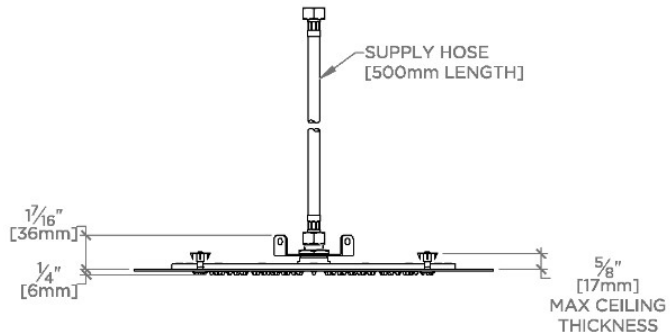

Universal

USHR15

Universal Recessed 15" Round Rain Showerhead with Circular Spray Pattern

SHOWN IN UNIVERSAL RECESSED 15" ROUND RAIN SHOWERHEAD WITH CIRCULAR SPRAY PATTERN | USHR15

TECHNICAL DETAILS

Adjustable Versus Fixed Spray: Fixed Spray
 Fittings Hole Diameter: 305 mm
 Inlet Connection Size: 1/2"
 Inlet Connection Type: Female Hose
 Pivot: N
 Primary Material: Brass
 Restricted Maximum Flow Rate: 6.6 liters/min
 Water Pressure Maximum: 6.0 bar
 Water Pressure Minimum: 1.5 bar
 Water Pressure Recommended: 3.0 bar

Universal Recessed 15" Round Rain Showerhead with Circular Spray Pattern

CEILING VIEW SCALE: 1/2"=1'-0"

CUTOUT VIEW SCALE: 1/2"=1'-0"

FRONT VIEW SCALE: 1/2"=1'-0"

SIDE VIEW SCALE: 1/2"=1'-0"