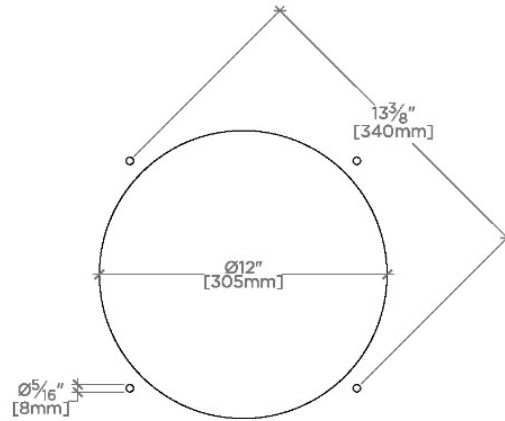

Universal

USHR15

Universal Recessed 15" Round Rain Showerhead with Circular Spray Pattern

SHOWN IN UNIVERSAL RECESSED 15" ROUND RAIN SHOWERHEAD WITH CIRCULAR SPRAY PATTERN | USHR15

TECHNICAL DETAILS

Adjustable Versus Fixed Spray: Fixed Spray
 Fittings Hole Diameter: 305 mm
 Inlet Connection Size: 1/2"
 Inlet Connection Type: Female Hose
 Pivot: N
 Primary Material: Brass
 Restricted Maximum Flow Rate: 6.6 liters/min
 Water Pressure Maximum: 6.0 bar
 Water Pressure Minimum: 1.5 bar
 Water Pressure Recommended: 3.0 bar

Universal Recessed 15" Round Rain Showerhead with Circular Spray Pattern

CEILING VIEW SCALE: 1/2"=1'-0"

CUTOUT VIEW SCALE: 1/2"=1'-0"

FRONT VIEW SCALE: 1/2"=1'-0"

SIDE VIEW SCALE: 1/2"=1'-0"