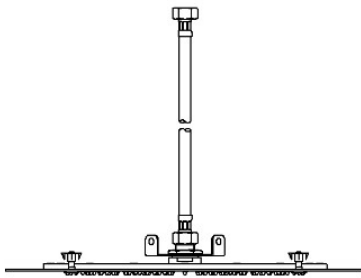

Universal

USHR15

Universal Recessed 15" Round Rain Showerhead with Circular Spray Pattern

SHOWN IN UNIVERSAL RECESSED 15" ROUND RAIN SHOWERHEAD WITH CIRCULAR SPRAY PATTERN | USHR15

TECHNICAL DETAILS

Adjustable Versus Fixed Spray: Fixed Spray
 Fittings Hole Diameter: 305 mm
 Inlet Connection Size: 1/2"
 Inlet Connection Type: Female Hose
 Pivot: N
 Primary Material: Brass
 Restricted Maximum Flow Rate: 6.6 liters/min
 Water Pressure Maximum: 6.0 bar
 Water Pressure Minimum: 1.5 bar
 Water Pressure Recommended: 3.0 bar

Universal Recessed 15" Round Rain Showerhead with Circular Spray Pattern

CEILING VIEW SCALE: 1/2"=1'-0"

CUTOUT VIEW SCALE: 1/2"=1'-0"

FRONT VIEW SCALE: 1/2"=1'-0"

SIDE VIEW SCALE: 1/2"=1'-0"