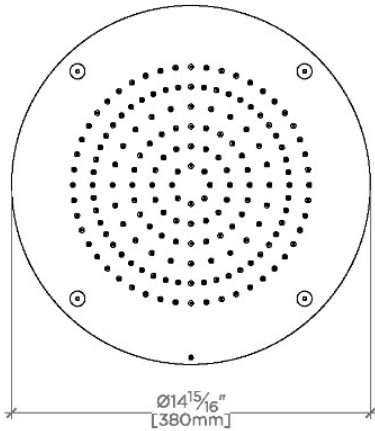

Universal

USHR15

Universal Recessed 15" Round Rain Showerhead with Circular Spray Pattern

SHOWN IN UNIVERSAL RECESSED 15" ROUND RAIN SHOWERHEAD WITH CIRCULAR SPRAY PATTERN | USHR15

TECHNICAL DETAILS

Adjustable Versus Fixed Spray: Fixed Spray
 Fittings Hole Diameter: 305 mm
 Inlet Connection Size: 1/2"
 Inlet Connection Type: Female Hose
 Pivot: N
 Primary Material: Brass
 Restricted Maximum Flow Rate: 6.6 liters/min
 Water Pressure Maximum: 6.0 bar
 Water Pressure Minimum: 1.5 bar
 Water Pressure Recommended: 3.0 bar

176 easy clean rubber nozzles prevent calcium buildup

Stocked in Brass, Chrome, Nickel and Matte Nickel

Rain showerhead available in 1.75gpm (6.6L/min) flow rate

CERTIFICATIONS

PRODUCT (NOTES)

Universal

USHR15

Universal Recessed 15" Round Rain Showerhead with Circular Spray Pattern

CEILING VIEW SCALE: 1/2"=1'-0"

CUTOUT VIEW SCALE: 1/2"=1'-0"

FRONT VIEW SCALE: 1/2"=1'-0"

SIDE VIEW SCALE: 1/2"=1'-0"