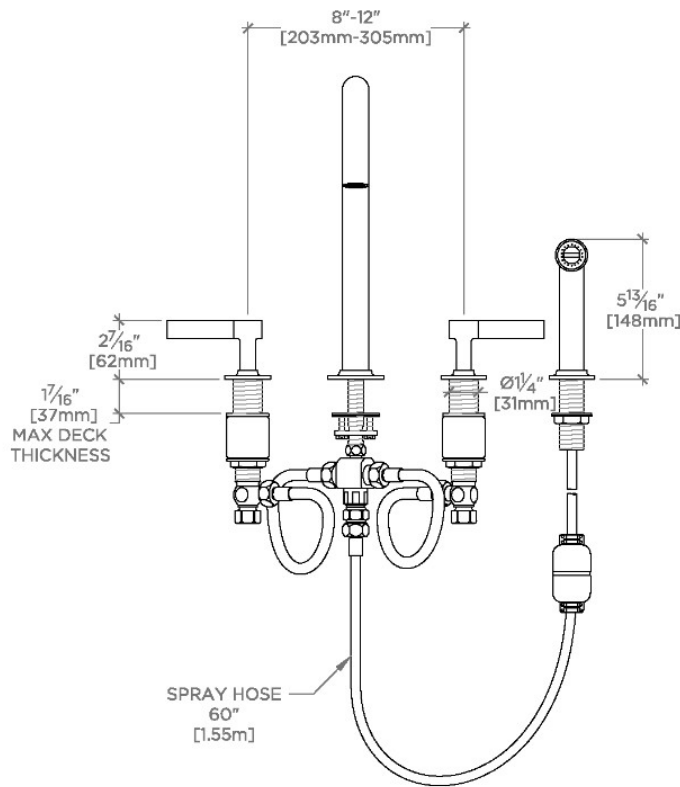

TECHNICAL DETAILS

ADA Compliance: Yes
 Deck Thickness Maximum: 1 7/16"
 Deck Thickness Minimum: 1/4"
 Fittings Hole Diameter: 1 3/8"
 Handle Turn Angle: Quarter Turn
 Handshower Spray Hose Length: 59"
 Inlet Connection Size: 1/2"
 Inlet Connection Type: Male with Supply Nut
 Integrated Diverter: Y
 Restricted Maximum Flow Rate: 1.75 gpm
 Spout Swivel: Y
 Spray Included In Unit: Y
 Valve Material: Ceramic
 Water Pressure Maximum: 85.0 psi
 Water Pressure Minimum: 25.0 psi
 Water Pressure Recommended: 45.0 psi

PRODUCT FEATURES

- Lever Handles
- Powerful Side spray with push button activation
- Features Two-Piece Straight Lever Handles
- Stocked in Chrome, Nickel, Brass and Dark Nickel
- Available in 1.75gpm (6.6L/min) flow rate

CERTIFICATIONS

PRODUCT (NOTES)

WATERWORKS

BOND

BKM22P

Bond Solo Series Gooseneck Kitchen Faucet and Spray with Two-Piece Straight Lever Handles

TOP VIEW

SCALE: $1\frac{1}{2}$ "=1'-0"

FRONT VIEW

SCALE: $1\frac{1}{2}$ "=1'-0"

SIDE VIEW

SCALE: $1\frac{1}{2}$ "=1'-0"