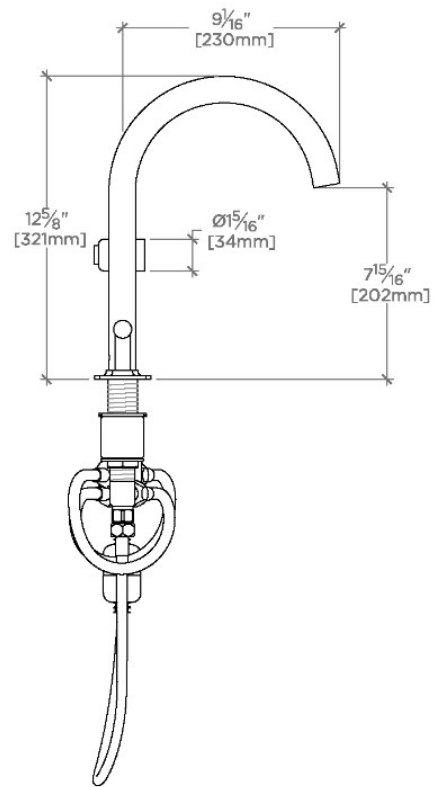

TECHNICAL DETAILS

ADA Compliance: Yes
 Deck Thickness Maximum: 1 7/16"
 Deck Thickness Minimum: 1/4"
 Fittings Hole Diameter: 1 3/8"
 Handle Turn Angle: Quarter Turn
 Handshower Spray Hose Length: 59"
 Inlet Connection Size: 1/2"
 Inlet Connection Type: Male with Supply Nut
 Integrated Diverter: Y
 Restricted Maximum Flow Rate: 1.75 gpm
 Spout Swivel: Y
 Spray Included In Unit: Y
 Valve Material: Ceramic
 Water Pressure Maximum: 85.0 psi
 Water Pressure Minimum: 25.0 psi
 Water Pressure Recommended: 45.0 psi

PRODUCT FEATURES

- Lever Handles
- Powerful Side spray with push button activation
- Features Two-Piece Straight Lever Handles
- Stocked in Chrome, Nickel, Brass and Dark Nickel
- Available in 1.75gpm (6.6L/min) flow rate

CERTIFICATIONS

PRODUCT (NOTES)

WATERWORKS

BOND

BKM22P

Bond Solo Series Gooseneck Kitchen Faucet and Spray with Two-Piece Straight Lever Handles

TOP VIEW

SCALE: $1\frac{1}{2}$ "=1'-0"

FRONT VIEW

SCALE: $1\frac{1}{2}$ "=1'-0"

SIDE VIEW

SCALE: $1\frac{1}{2}$ "=1'-0"