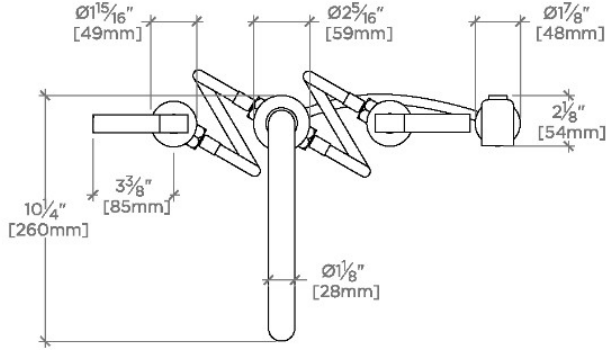

TECHNICAL DETAILS

ADA Compliance: Yes
 Deck Thickness Maximum: 1 7/16"
 Deck Thickness Minimum: 1/4"
 Fittings Hole Diameter: 1 3/8"
 Handle Turn Angle: Quarter Turn
 Handshower Spray Hose Length: 59"
 Inlet Connection Size: 1/2"
 Inlet Connection Type: Male with Supply Nut
 Integrated Diverter: Y
 Restricted Maximum Flow Rate: 1.75 gpm
 Spout Swivel: Y
 Spray Included In Unit: Y
 Valve Material: Ceramic
 Water Pressure Maximum: 85.0 psi
 Water Pressure Minimum: 25.0 psi
 Water Pressure Recommended: 45.0 psi

PRODUCT FEATURES

- Lever Handles
- Powerful Side spray with push button activation
- Features Two-Piece Straight Lever Handles
- Stocked in Chrome, Nickel, Brass and Dark Nickel
- Available in 1.75gpm (6.6L/min) flow rate

CERTIFICATIONS

PRODUCT (NOTES)

WATERWORKS

BOND

BKM22P

Bond Solo Series Gooseneck Kitchen Faucet and Spray with Two-Piece Straight Lever Handles

TOP VIEW

SCALE: $1\frac{1}{2}$ "=1'-0"

FRONT VIEW

SCALE: $1\frac{1}{2}$ "=1'-0"

SIDE VIEW

SCALE: $1\frac{1}{2}$ "=1'-0"