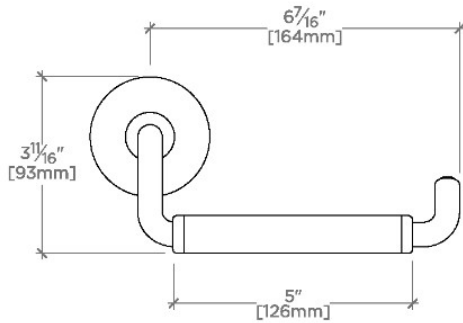

CERTIFICATIONS

PRODUCT (NOTES)

LUDLOW

LDPH25

Ludlow Volta One Arm Paper Holder

TOP VIEW

SCALE: 3"=1'-0"

FRONT VIEW

SCALE: 3"=1'-0"

SIDE VIEW

SCALE: 3"=1'-0"