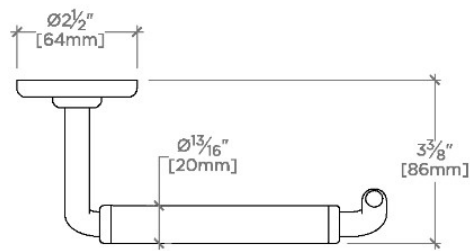

CERTIFICATIONS

PRODUCT (NOTES)

LUDLOW

LDPH25

Ludlow Volta One Arm Paper Holder

TOP VIEW

SCALE: 3"=1'-0"

FRONT VIEW

SCALE: 3"=1'-0"

SIDE VIEW

SCALE: 3"=1'-0"