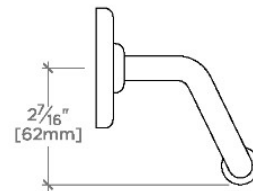

CERTIFICATIONS

PRODUCT (NOTES)

LUDLOW

LDPH25

Ludlow Volta One Arm Paper Holder

TOP VIEW

SCALE: 3"=1'-0"

FRONT VIEW

SCALE: 3"=1'-0"

SIDE VIEW

SCALE: 3"=1'-0"