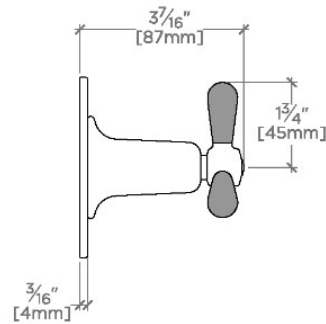

For use with a Thermostatic shower system and three waterway outlets such as a handshower, shower head, and tub spout

Feature Roman Numerals representing outlet position

Stocked in Nickel/Matte Black and Brass/Matte Black

Requires rough valve, sold separately: GUDV66

TECHNICAL DETAILS

ADA Compliance: Yes
Fittings Hole Diameter: 2"
Handle Turn Angle: Full Turn
Number Of Holes: One Hole
Primary Material: Brass

CODES & STANDARDS

ASME A112.18.1/CSA B125.1, State of MA

CERTIFICATIONS

PRODUCT (NOTES)

RIVERUN

RR3T01

Riverun Three Way Diverter Valve Trim for Thermostatic with Roman Numerals and Two-Tone Tri-Spoke Handle

TOP VIEW SCALE: 3"=1'-0"

FRONT VIEW SCALE: 3"=1'-0"

SIDE VIEW SCALE: 3"=1'-0"