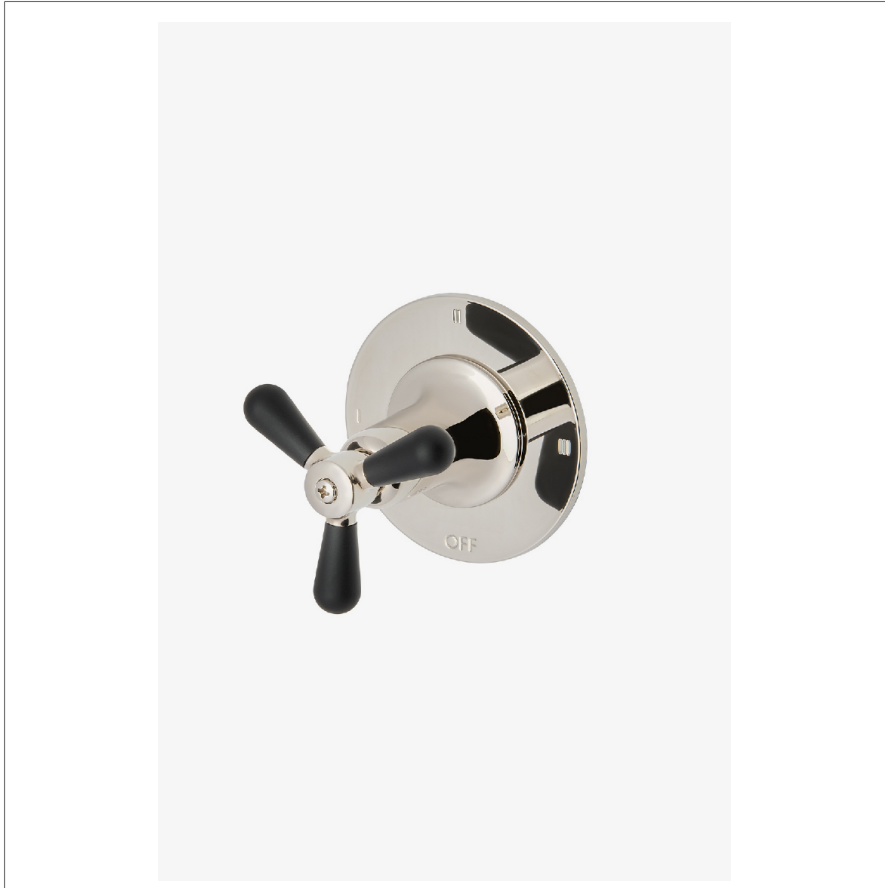

RIVERUN

RR3T01

Riverun Three Way Diverter Valve Trim for Thermostatic with Roman Numerals and Two-Tone Tri-Spoke Handle

SHOWN IN RIVERUN THREE WAY DIVERTER VALVE TRIM FOR THERMOSTATIC WITH ROMAN NUMERALS AND TWO-TONE TRI-SPOKE HANDLE | RR3T01

INSPIRATION

This new American classic was designed with simplicity in mind. Featuring streamlined forms and honest details, it's the epitome of quiet elegance.

PRODUCT FEATURES

Features Two-Tone Tri-Spoke Handle

For use with a Thermostatic shower system and three waterway outlets such as a handshower, shower head, and tub spout

Feature Roman Numerals representing outlet position

Stocked in Nickel/Matte Black and Brass/Matte Black

Requires rough valve, sold separately: GUDV66

TECHNICAL DETAILS

ADA Compliance: Yes
Fittings Hole Diameter: 2"
Handle Turn Angle: Full Turn
Number Of Holes: One Hole
Primary Material: Brass

CODES & STANDARDS