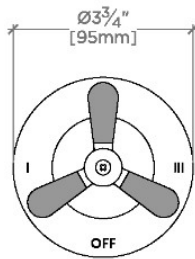

Requires rough valve, sold separately: GUDV66

TECHNICAL DETAILS

ADA Compliance: Yes
Fittings Hole Diameter: 2"
Handle Turn Angle: Full Turn
Number Of Holes: One Hole
Primary Material: Brass

CODES & STANDARDS

ASME A112.18.1/CSA B125.1, State of MA

CERTIFICATIONS

PRODUCT (NOTES)

RIVERUN

RR3T01

Riverun Three Way Diverter Valve Trim for Thermostatic with Roman Numerals and Two-Tone Tri-Spoke Handle

TOP VIEW SCALE: 3"=1'-0"

FRONT VIEW SCALE: 3"=1'-0"

SIDE VIEW SCALE: 3"=1'-0"