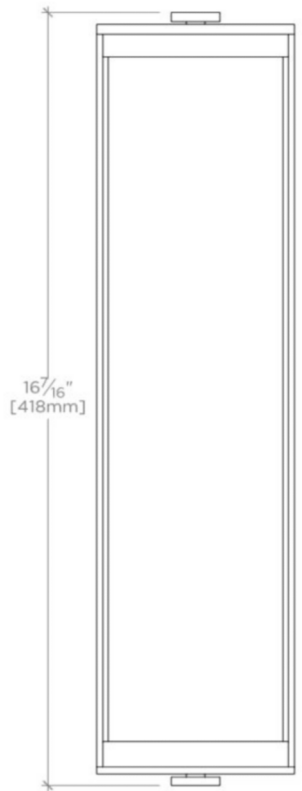

ORIEL

Oriel II Wall Mounted Single Arm Sconce with Glass Shade

WW36LT

SHOWN IN ORIEL II WALL MOUNTED SINGLE ARM SCONCE WITH GLASS SHADE| WWLT36

TECHNICAL DETAILS

Ambient / Task: Ambient
Bulb Base Size: E27
Escutcheon Primary Material: Brass
Bulb Type: E27 Tubular
Depth / Width: 127 mm
Height: 418 mm
Installation Type: Wall Mounted
Interior / Exterior Application: Interior Only
Length: 103 mm
Number of Bulbs: Two
Primary Material: Brass
Safety Warnings: Do not exceed max wattage.
Shade Material: glass
Shade Shape: Cylinder
Suggested Application: All Applications
Voltage: 240
Wet / Dry: Damp or Dry

INSPIRATION

Our Oriel sconce is inspired by Oriel windows popular in the Tudor period.

CODES & STANDARDS

CE

PRODUCT FEATURES

Use E27 Tubular, 60 watts
Made of Brass
Cylinder Shade
Wall Mounted

PRODUCT (NOTES)

See UK reference chart. Do not exceed max wattage.

ORIEL

WW36LT

Oriel II Wall Mounted Single Arm Sconce with Glass Shade

TOP VIEW SCALE: 3"=1'-0"

FRONT VIEW SCALE: 3"=1'-0"

SIDE VIEW SCALE: 3"=1'-0"