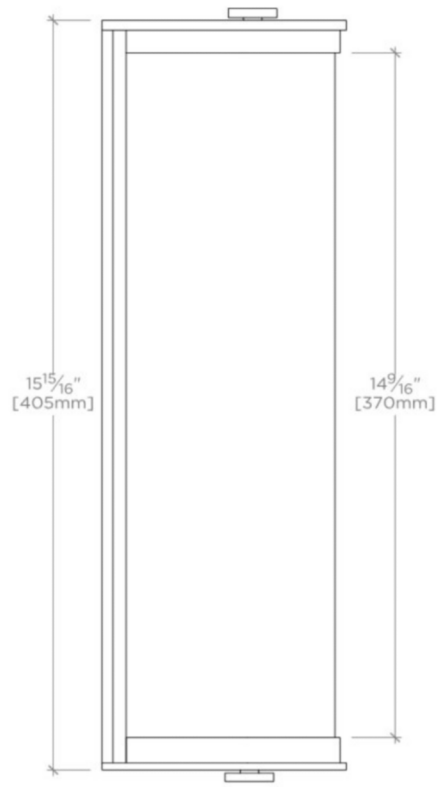

ORIEL

Oriel II Wall Mounted Single Arm Sconce with Glass Shade

WW36LT

SHOWN IN ORIEL II WALL MOUNTED SINGLE ARM SCONCE WITH GLASS SHADE| WWLT36

TECHNICAL DETAILS

Ambient / Task: Ambient
Bulb Base Size: E27
Escutcheon Primary Material: Brass
Bulb Type: E27 Tubular
Depth / Width: 127 mm
Height: 418 mm
Installation Type: Wall Mounted
Interior / Exterior Application: Interior Only
Length: 103 mm
Number of Bulbs: Two
Primary Material: Brass
Safety Warnings: Do not exceed max wattage.
Shade Material: glass
Shade Shape: Cylinder
Suggested Application: All Applications
Voltage: 240
Wet / Dry: Damp or Dry

INSPIRATION

Our Oriel sconce is inspired by Oriel windows popular in the Tudor period.

CODES & STANDARDS

CE

PRODUCT FEATURES

Use E27 Tubular, 60 watts
Made of Brass
Cylinder Shade
Wall Mounted

PRODUCT (NOTES)

See UK reference chart. Do not exceed max wattage.

ORIEL

WW36LT

Oriel II Wall Mounted Single Arm Sconce with Glass Shade

TOP VIEW SCALE: 3"=1'-0"

FRONT VIEW SCALE: 3"=1'-0"

SIDE VIEW SCALE: 3"=1'-0"