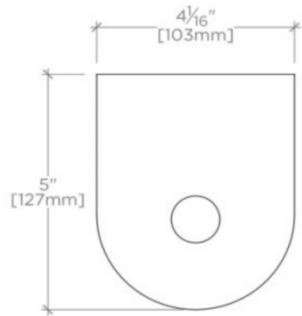

ORIEL

Oriel II Wall Mounted Single Arm Sconce with Glass Shade

WW36LT

SHOWN IN ORIEL II WALL MOUNTED SINGLE ARM SCONCE WITH GLASS SHADE| WWLT36

TECHNICAL DETAILS

Ambient / Task: Ambient
Bulb Base Size: E27
Escutcheon Primary Material: Brass
Bulb Type: E27 Tubular
Depth / Width: 127 mm
Height: 418 mm
Installation Type: Wall Mounted
Interior / Exterior Application: Interior Only
Length: 103 mm
Number of Bulbs: Two
Primary Material: Brass
Safety Warnings: Do not exceed max wattage.
Shade Material: glass
Shade Shape: Cylinder
Suggested Application: All Applications
Voltage: 240
Wet / Dry: Damp or Dry

See UK reference chart. Do not exceed max wattage.

ORIEL

WW36LT

Oriel II Wall Mounted Single Arm Sconce with Glass Shade

TOP VIEW SCALE: 3"=1'-0"

FRONT VIEW SCALE: 3"=1'-0"

SIDE VIEW SCALE: 3"=1'-0"