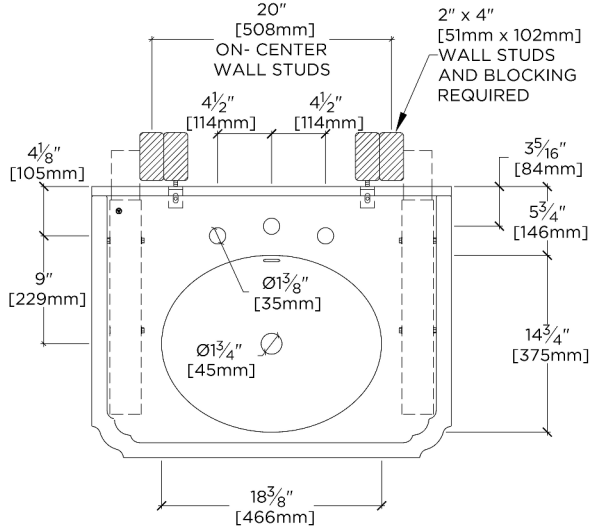

WATERWORKS

LEGACY

LEWS41

Legacy Turned two Legs with 30" Audra DECK Mounted Marble Lavatory Sink with Backsplash

TOP VIEW

SCALE: 3/4"=1'-0"

REQUIRED MOUNTING HARDWARE (SOLD SEPARATELY)

STYLE: 106803

DESCRIPTION: UNIVERSAL PAIR (L/R) 22" STAINLESS STEEL ADJUSTABLE CONCEALED SUPPORT BRACKETS, WALL SUPPORT BRACKETS AND HARDWARE FOR WALL MOUNTED STONE SINK.