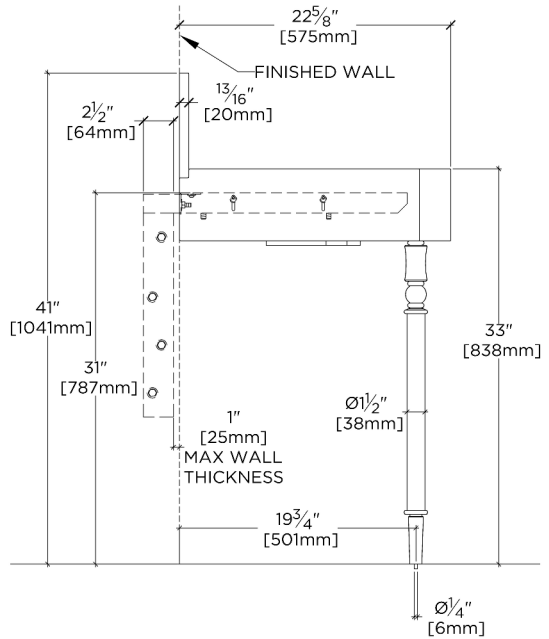

## LEWS41

Legacy Turned two Legs with 30" Audra DECK Mounted Marble Lavatory Sink with Backsplash

TOP VIEW

SCALE: 3/4"=1'-0"

REQUIRED MOUNTING HARDWARE (SOLD SEPARATELY)

STYLE: 106803

DESCRIPTION: UNIVERSAL PAIR (L/R) 22" STAINLESS STEEL ADJUSTABLE CONCEALED SUPPORT BRACKETS, WALL SUPPORT BRACKETS AND HARDWARE FOR WALL MOUNTED STONE SINK.

FRONT VIEW

SCALE: 3/4"=1'-0"

SIDE VIEW

SCALE: 3/4"=1'-0"