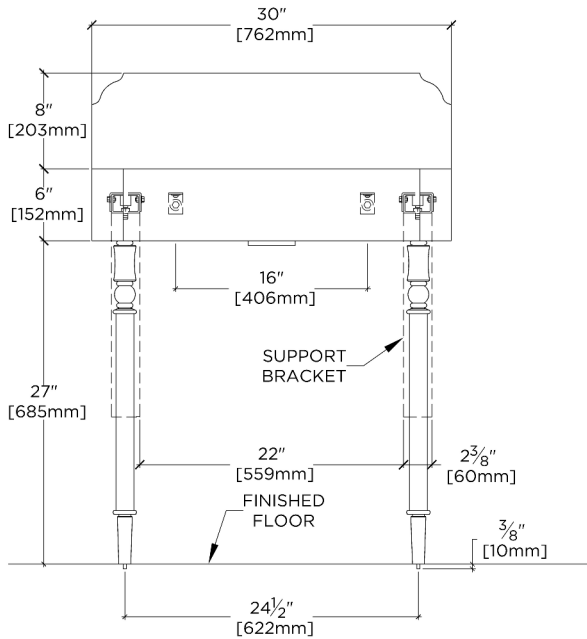

## LEWS41

Legacy Turned two Legs with 30" Audra DECK Mounted Marble Lavatory Sink with Backsplash

TOP VIEW

SCALE: 3/4"=1'-0"

REQUIRED MOUNTING HARDWARE (SOLD SEPARATELY)

STYLE: 106803

DESCRIPTION: UNIVERSAL PAIR (L/R) 22" STAINLESS STEEL ADJUSTABLE CONCEALED SUPPORT BRACKETS, WALL SUPPORT BRACKETS AND HARDWARE FOR WALL MOUNTED STONE SINK.

FRONT VIEW

SCALE: 3/4"=1'-0"

SIDE VIEW

SCALE: 3/4"=1'-0"