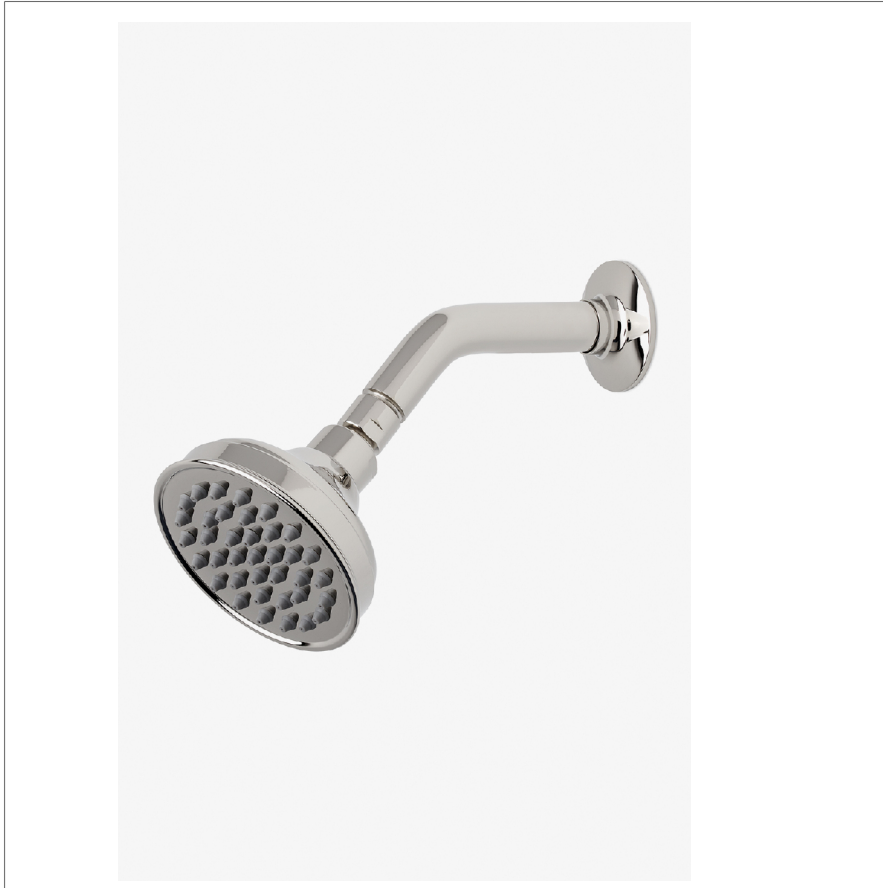

## Opus

OPS144

Opus 4" Showerhead with 6" Wall Mounted 45 Degree Shower Arm

SHOWN IN OPUS 4" SHOWERHEAD WITH 6" WALL MOUNTED 45 DEGREE SHOWER ARM | OPS144

### TECHNICAL DETAILS

Adjustable Versus Fixed Spray: Fixed  
Fittings Hole Diameter: 32 mm  
Inlet Connection Size: 1/2"  
Inlet Connection Type: Male NPT  
Pivot: Y  
Primary Material: Brass  
Restricted Maximum Flow Rate: 6.6 liters/min  
Water Pressure Maximum: 6.0 bar  
Water Pressure Minimum: 1.5 bar  
Water Pressure Recommended: 3.0 bar

### INSPIRATION

Opus incorporates a range of sophisticated aesthetic notes, with graceful curves that create a jewel-like refinement.

### PRODUCT FEATURES

Made of Brass

Features a swivel 4" showerhead with easy clean rubber nozzles

Includes a 6" wall mounted 45 degree shower arm

Stocked in Brass, Chrome, Nickel and Matte Nickel

Showerhead available in 1.75gpm (6.6L/min) flow rate