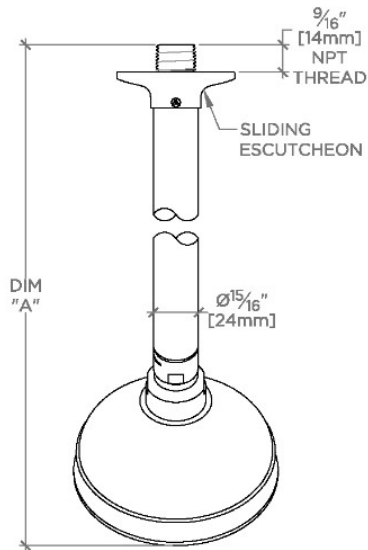

### TECHNICAL DETAILS

Adjustable Versus Fixed Spray: Fixed  
Fittings Hole Diameter: 32 mm  
Inlet Connection Size: 1/2"  
Inlet Connection Type: Male NPT  
Pivot: Y  
Primary Material: Brass  
Restricted Maximum Flow Rate: 6.6 liters/min  
Water Pressure Maximum: 6.0 bar  
Water Pressure Minimum: 1.5 bar  
Water Pressure Recommended: 3.0 bar

### PRODUCT FEATURES

Made of Brass

Features a swivel 4" showerhead with easy clean rubber nozzles

Includes a 6" wall mounted 45 degree shower arm

Stocked in Brass, Chrome, Nickel and Matte Nickel

Showerhead available in 1.75gpm (6.6L/min) flow rate

## OPS144

Opus 4" Showerhead with 6" Wall Mounted 45 Degree Shower Arm

TOP VIEW SCALE: 3"=1'-0"

STYLE NO.	DIM "A"	DIM "B"
EAS144	10 7/16" [265mm]	6 1/4" [158mm]
OPS144		
EAS145	12 7/16" [316mm]	8 1/4" [209mm]
OPS145		

FRONT VIEW SCALE: 3"=1'-0"

SIDE VIEW SCALE: 3"=1'-0"