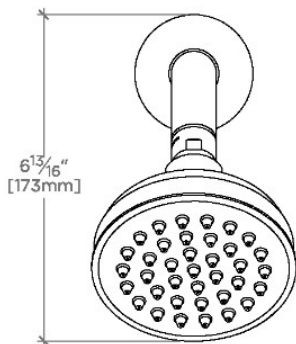

### TECHNICAL DETAILS

Adjustable Versus Fixed Spray: Fixed  
Fittings Hole Diameter: 32 mm  
Inlet Connection Size: 1/2"  
Inlet Connection Type: Male NPT  
Pivot: Y  
Primary Material: Brass  
Restricted Maximum Flow Rate: 6.6 liters/min  
Water Pressure Maximum: 6.0 bar  
Water Pressure Minimum: 1.5 bar  
Water Pressure Recommended: 3.0 bar

### PRODUCT FEATURES

Made of Brass

Features a swivel 4" showerhead with easy clean rubber nozzles

Includes a 6" wall mounted 45 degree shower arm

Stocked in Brass, Chrome, Nickel and Matte Nickel

Showerhead available in 1.75gpm (6.6L/min) flow rate

## Opus

## OPS144

Opus 4" Showerhead with 6" Wall Mounted 45 Degree Shower Arm

TOP VIEW SCALE: 3"=1'-0"

STYLE NO.	DIM "A"	DIM "B"
EAS144	10 7/16" [265mm]	6 1/4" [158mm]
OPS144		
EAS145	12 7/16" [316mm]	8 1/4" [209mm]
OPS145		