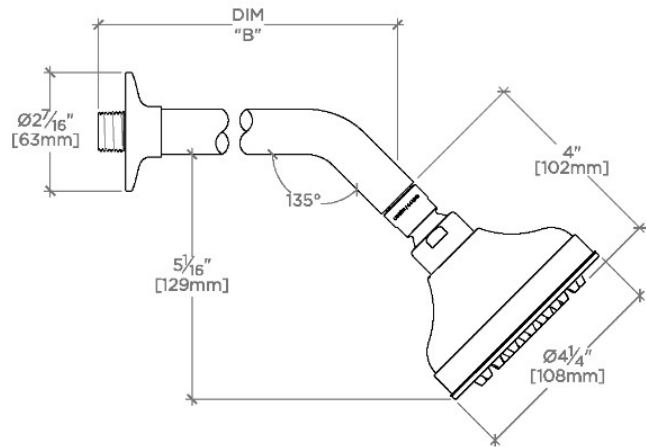

## Opus

OPS144

Opus 4" Showerhead with 6" Wall Mounted 45 Degree Shower Arm

SHOWN IN OPUS 4" SHOWERHEAD WITH 6" WALL MOUNTED 45 DEGREE SHOWER ARM | OPS144

### TECHNICAL DETAILS

Adjustable Versus Fixed Spray: Fixed  
Fittings Hole Diameter: 32 mm  
Inlet Connection Size: 1/2"  
Inlet Connection Type: Male NPT  
Pivot: Y  
Primary Material: Brass  
Restricted Maximum Flow Rate: 6.6 liters/min  
Water Pressure Maximum: 6.0 bar  
Water Pressure Minimum: 1.5 bar  
Water Pressure Recommended: 3.0 bar

## OPS144

Opus 4" Showerhead with 6" Wall Mounted 45 Degree Shower Arm

TOP VIEW SCALE: 3"=1'-0"

STYLE NO.	DIM "A"	DIM "B"
EAS144	10 7/16" [265mm]	6 1/4" [158mm]
OPS144		
EAS145	12 7/16" [316mm]	8 1/4" [209mm]
OPS145		

FRONT VIEW SCALE: 3"=1'-0"

SIDE VIEW SCALE: 3"=1'-0"