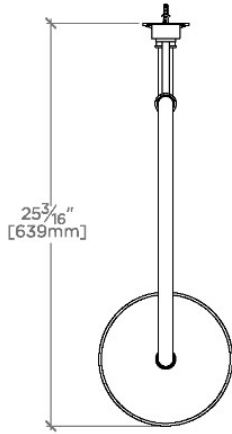

## EAS18G

Easton 8" Rain Showerhead with 20" Wall Mounted Gooseneck Shower Arm

SHOWN IN EASTON 8" RAIN SHOWERHEAD WITH 20" WALL MOUNTED GOOSENECK SHOWER ARM | EAS18G

### TECHNICAL DETAILS

Adjustable Versus Fixed Spray: Fixed  
Fittings Hole Diameter: 1 1/4"  
Flow Restriction Options: 1.5, 1.75, 2.0  
Inlet Connection Size: 1/2"  
Inlet Connection Type: Female Straight Threads with Rubber Washer  
Pivot: Y  
Primary Material: Brass  
Restricted Maximum Flow Rate: 1.75 gpm  
Water Pressure Maximum: 85.0 psi  
Water Pressure Minimum: 20.0 psi  
Water Pressure Recommended: 45.0 psi

### PRODUCT FEATURES

Made of Brass

Features a swivel 8" rain showerhead with easy clean rubber nozzles

Includes a 20" wall mounted gooseneck shower arm

Stocked in Brass, Chrome and Nickel

Rain showerhead available in 1.75gpm (6.6L/min) flow rate

### PRODUCT (NOTES)

Easton 8" Rain Showerhead with 20" Wall Mounted  
Gooseneck Shower Arm

TOP VIEW SCALE: 1"=1'-0"

FRONT VIEW SCALE: 1"=1'-0"

SIDE VIEW SCALE: 1"=1'-0"