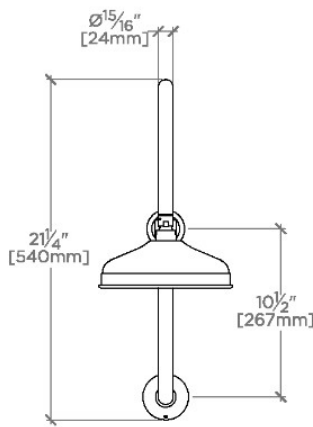

## EAS18G

Easton 8" Rain Showerhead with 20" Wall Mounted Gooseneck Shower Arm

SHOWN IN EASTON 8" RAIN SHOWERHEAD WITH 20" WALL MOUNTED GOOSENECK SHOWER ARM | EAS18G

### TECHNICAL DETAILS

Adjustable Versus Fixed Spray: Fixed  
Fittings Hole Diameter: 1 1/4"  
Flow Restriction Options: 1.5, 1.75, 2.0  
Inlet Connection Size: 1/2"  
Inlet Connection Type: Female Straight Threads with Rubber Washer  
Pivot: Y  
Primary Material: Brass  
Restricted Maximum Flow Rate: 1.75 gpm  
Water Pressure Maximum: 85.0 psi  
Water Pressure Minimum: 20.0 psi  
Water Pressure Recommended: 45.0 psi

### PRODUCT FEATURES

Made of Brass

Features a swivel 8" rain showerhead with easy clean rubber nozzles

Includes a 20" wall mounted gooseneck shower arm

Stocked in Brass, Chrome and Nickel

Rain showerhead available in 1.75gpm (6.6L/min) flow rate

### PRODUCT (NOTES)

Easton 8" Rain Showerhead with 20" Wall Mounted  
Gooseneck Shower Arm

TOP VIEW SCALE: 1"=1'-0"

FRONT VIEW SCALE: 1"=1'-0"

SIDE VIEW SCALE: 1"=1'-0"