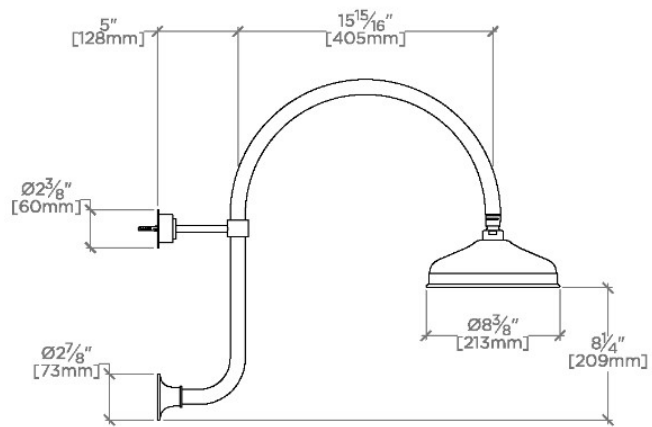

## EAS18G

Easton 8" Rain Showerhead with 20" Wall Mounted Gooseneck Shower Arm

SHOWN IN EASTON 8" RAIN SHOWERHEAD WITH 20" WALL MOUNTED GOOSENECK SHOWER ARM | EAS18G

### TECHNICAL DETAILS

Adjustable Versus Fixed Spray: Fixed  
Fittings Hole Diameter: 1 1/4"  
Flow Restriction Options: 1.5, 1.75, 2.0  
Inlet Connection Size: 1/2"  
Inlet Connection Type: Female Straight Threads with Rubber Washer  
Pivot: Y  
Primary Material: Brass  
Restricted Maximum Flow Rate: 1.75 gpm  
Water Pressure Maximum: 85.0 psi  
Water Pressure Minimum: 20.0 psi  
Water Pressure Recommended: 45.0 psi

### PRODUCT FEATURES

Made of Brass

Features a swivel 8" rain showerhead with easy clean rubber nozzles

Includes a 20" wall mounted gooseneck shower arm

Stocked in Brass, Chrome and Nickel

Rain showerhead available in 1.75gpm (6.6L/min) flow rate

### PRODUCT (NOTES)

Easton 8" Rain Showerhead with 20" Wall Mounted  
Gooseneck Shower Arm

TOP VIEW SCALE: 1"=1'-0"

FRONT VIEW SCALE: 1"=1'-0"

SIDE VIEW SCALE: 1"=1'-0"