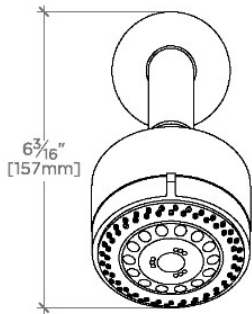

TECHNICAL DETAILS

Adjustable Versus Fixed Spray: Adjustable Spray
 Fittings Hole Diameter: 1 1/4"
 Flow Restriction Options: 1.5, 1.75, 2.0
 Inlet Connection Size: 1/2"
 Inlet Connection Type: Male NPT
 Pivot: Y
 Primary Material: Brass
 Restricted Maximum Flow Rate: 1.75 gpm
 Water Pressure Maximum: 85.0 psi
 Water Pressure Minimum: 20.0 psi
 Water Pressure Recommended: 45.0 psi

PRODUCT FEATURES

- Made of Brass
- Features a swivel 3 1/4" showerhead with three adjustable spray patterns
- Includes a 6" wall mounted 45 degree shower arm
- Stocked in Brass, Chrome and Nickel
- Showerhead available in 1.75gpm (6.6L/min) flow rate

CERTIFICATIONS

PRODUCT (NOTES)

WATERWORKS

LUDLOW

LVS234

Ludlow Volta 3 1/4" Showerhead with Adjustable Spray with 6" Wall Mounted 45 Degree Shower Arm

TOP VIEW SCALE: 3"=1'-0"

STYLE NO.	DIM "A"	DIM "B"
LVS234	9 3/16" [250mm]	6 1/4" [158mm]
PTS234		
LVS235	11 3/16" [301mm]	8 1/4" [209mm]
PTS235		

SPRAY PATTERNS

FRONT VIEW SCALE: 3"=1'-0"

SIDE VIEW SCALE: 3"=1'-0"