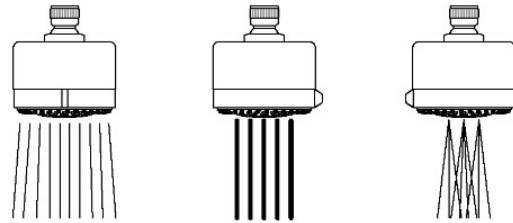

TECHNICAL DETAILS

Adjustable Versus Fixed Spray: Adjustable Spray
 Fittings Hole Diameter: 1 1/4"
 Flow Restriction Options: 1.5, 1.75, 2.0
 Inlet Connection Size: 1/2"
 Inlet Connection Type: Male NPT
 Pivot: Y
 Primary Material: Brass
 Restricted Maximum Flow Rate: 1.75 gpm
 Water Pressure Maximum: 85.0 psi
 Water Pressure Minimum: 20.0 psi
 Water Pressure Recommended: 45.0 psi

PRODUCT FEATURES

- Made of Brass
- Features a swivel 3 1/4" showerhead with three adjustable spray patterns
- Includes a 6" wall mounted 45 degree shower arm
- Stocked in Brass, Chrome and Nickel
- Showerhead available in 1.75gpm (6.6L/min) flow rate

CERTIFICATIONS

PRODUCT (NOTES)

WATERWORKS

LUDLOW

LVS234

Ludlow Volta 3 1/4" Showerhead with Adjustable Spray with 6" Wall Mounted 45 Degree Shower Arm

TOP VIEW SCALE: 3"=1'-0"

STYLE NO.	DIM "A"	DIM "B"
LVS234	9 3/16" [250mm]	6 1/4" [158mm]
PTS234		
LVS235	11 3/16" [301mm]	8 1/4" [209mm]
PTS235		

SPRAY PATTERNS

FRONT VIEW SCALE: 3"=1'-0"

SIDE VIEW SCALE: 3"=1'-0"