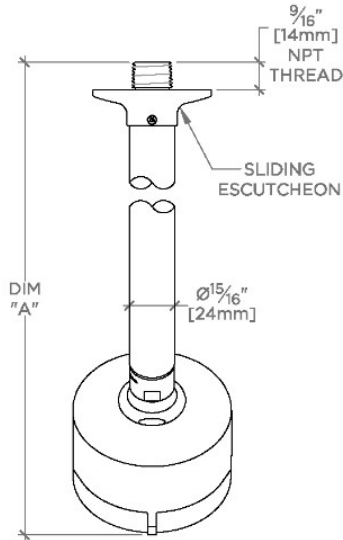

TECHNICAL DETAILS

Adjustable Versus Fixed Spray: Adjustable Spray
 Fittings Hole Diameter: 1 1/4"
 Flow Restriction Options: 1.5, 1.75, 2.0
 Inlet Connection Size: 1/2"
 Inlet Connection Type: Male NPT
 Pivot: Y
 Primary Material: Brass
 Restricted Maximum Flow Rate: 1.75 gpm
 Water Pressure Maximum: 85.0 psi
 Water Pressure Minimum: 20.0 psi
 Water Pressure Recommended: 45.0 psi

PRODUCT FEATURES

- Made of Brass
- Features a swivel 3 1/4" showerhead with three adjustable spray patterns
- Includes a 6" wall mounted 45 degree shower arm
- Stocked in Brass, Chrome and Nickel
- Showerhead available in 1.75gpm (6.6L/min) flow rate

CERTIFICATIONS

PRODUCT (NOTES)

WATERWORKS

LUDLOW

LVS234

Ludlow Volta 3 1/4" Showerhead with Adjustable Spray with 6" Wall Mounted 45 Degree Shower Arm

TOP VIEW SCALE: 3"=1'-0"

STYLE NO.	DIM "A"	DIM "B"
LVS234	9 3/16" [250mm]	6 1/4" [158mm]
PTS234		
LVS235	11 3/16" [301mm]	8 1/4" [209mm]
PTS235		

SPRAY PATTERNS

FRONT VIEW SCALE: 3"=1'-0"

SIDE VIEW SCALE: 3"=1'-0"