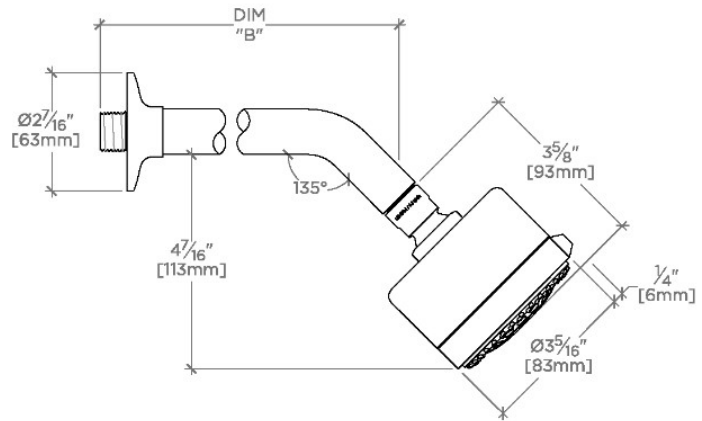

TECHNICAL DETAILS

Adjustable Versus Fixed Spray: Adjustable Spray
 Fittings Hole Diameter: 1 1/4"
 Flow Restriction Options: 1.5, 1.75, 2.0
 Inlet Connection Size: 1/2"
 Inlet Connection Type: Male NPT
 Pivot: Y
 Primary Material: Brass
 Restricted Maximum Flow Rate: 1.75 gpm
 Water Pressure Maximum: 85.0 psi
 Water Pressure Minimum: 20.0 psi
 Water Pressure Recommended: 45.0 psi

PRODUCT FEATURES

- Made of Brass
- Features a swivel 3 1/4" showerhead with three adjustable spray patterns
- Includes a 6" wall mounted 45 degree shower arm
- Stocked in Brass, Chrome and Nickel
- Showerhead available in 1.75gpm (6.6L/min) flow rate

CERTIFICATIONS

PRODUCT (NOTES)

WATERWORKS

LUDLOW

LVS234

Ludlow Volta 3 1/4" Showerhead with Adjustable Spray with 6" Wall Mounted 45 Degree Shower Arm

TOP VIEW SCALE: 3"=1'-0"

STYLE NO.	DIM "A"	DIM "B"
LVS234	9 3/16" [250mm]	6 1/4" [158mm]
PTS234		
LVS235	11 3/16" [301mm]	8 1/4" [209mm]
PTS235		

SPRAY PATTERNS

FRONT VIEW SCALE: 3"=1'-0"

SIDE VIEW SCALE: 3"=1'-0"