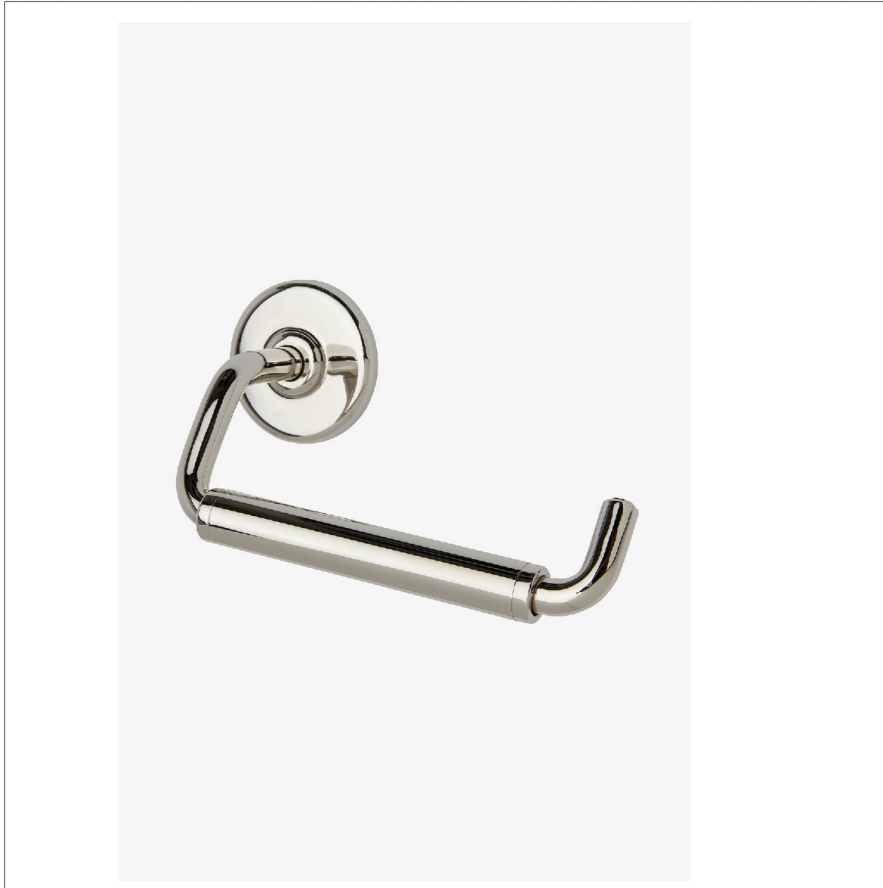

## Ludlow

LDPH25

Ludlow Volta One Arm Paper Holder

SHOWN IN LUDLOW VOLTA ONE ARM PAPER HOLDER | LDPH25

### TECHNICAL DETAILS

Escutcheon Primary Material: Brass  
Hardware Primary Material: Brass  
Primary Material: Brass

## Ludlow

LDPH25

Ludlow Volta One Arm Paper Holder

TOP VIEW

SCALE: 3"=1'-0"

FRONT VIEW

SCALE: 3"=1'-0"

SIDE VIEW

SCALE: 3"=1'-0"