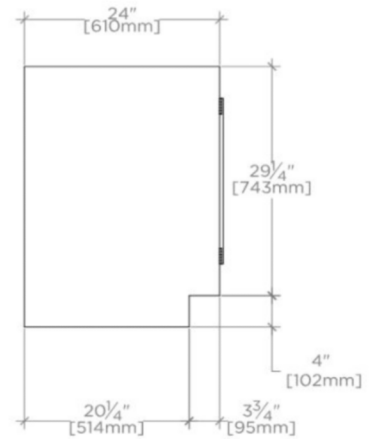

## BELDEN

999498

Belden Double Vanity with Mesh 66" x 24" x 21" x 33 1/4"

FILEDESCRIPTION

### TECHNICAL DETAILS

ADA Compliance: No  
Adjustable Levelers / Feet: N  
Fittings Hole Depth: 1 1/4"  
Fittings Hole Diameter: 1 3/8"  
Primary Material: Wood  
Rough-in Supply Height Recommended: 21"  
Rough-in Waste Height Recommended: 19"  
Sink Visibility: N

## BELDEN

999498

Belden Double Vanity with Mesh 66" x 24" x 21" x 33 1/4"

TOP VIEW

SCALE: 1/2"=1'-0"

FRONT VIEW

SCALE: 1/2"=1'-0"

SIDE VIEW

SCALE: 1/2"=1'-0"