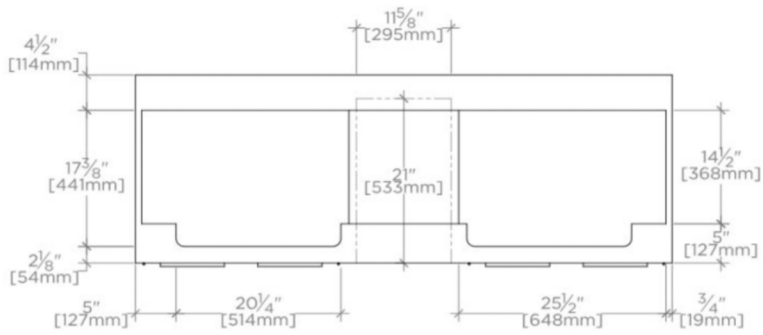

## BELDEN

999498

Belden Double Vanity with Mesh 66" x 24" x 21" x 33 1/4"

FILEDESCRIPTION

### TECHNICAL DETAILS

ADA Compliance: No  
Adjustable Levelers / Feet: N  
Fittings Hole Depth: 1 1/4"  
Fittings Hole Diameter: 1 3/8"  
Primary Material: Wood  
Rough-in Supply Height Recommended: 21"  
Rough-in Waste Height Recommended: 19"  
Sink Visibility: N

## BELDEN

999498

Belden Double Vanity with Mesh 66" x 24" x 21" x 33 1/4"

TOP VIEW

SCALE: 1/2"=1'-0"

FRONT VIEW

SCALE: 1/2"=1'-0"

SIDE VIEW

SCALE: 1/2"=1'-0"