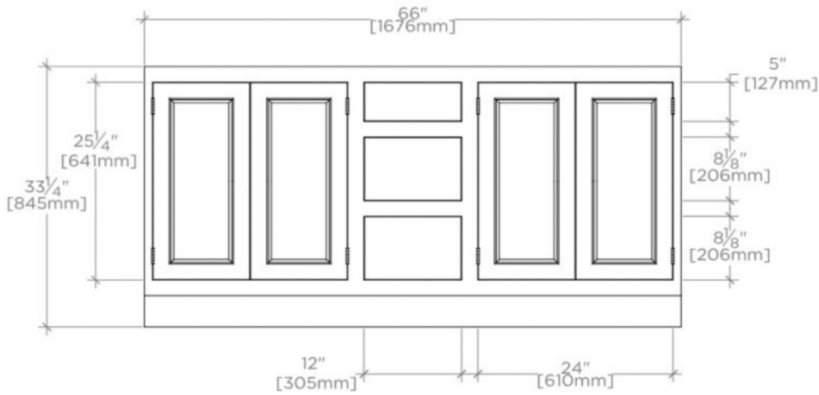

## BELDEN

999498

Belden Double Vanity with Mesh 66" x 24" x 21" x 33 1/4"

FILEDESCRIPTION

### TECHNICAL DETAILS

ADA Compliance: No  
Adjustable Levelers / Feet: N  
Fittings Hole Depth: 1 1/4"  
Fittings Hole Diameter: 1 3/8"  
Primary Material: Wood  
Rough-in Supply Height Recommended: 21"  
Rough-in Waste Height Recommended: 19"  
Sink Visibility: N

## BELDEN

999498

Belden Double Vanity with Mesh 66" x 24" x 21" x 33 1/4"

TOP VIEW

SCALE: 1/2"=1'-0"

FRONT VIEW

SCALE: 1/2"=1'-0"

SIDE VIEW

SCALE: 1/2"=1'-0"