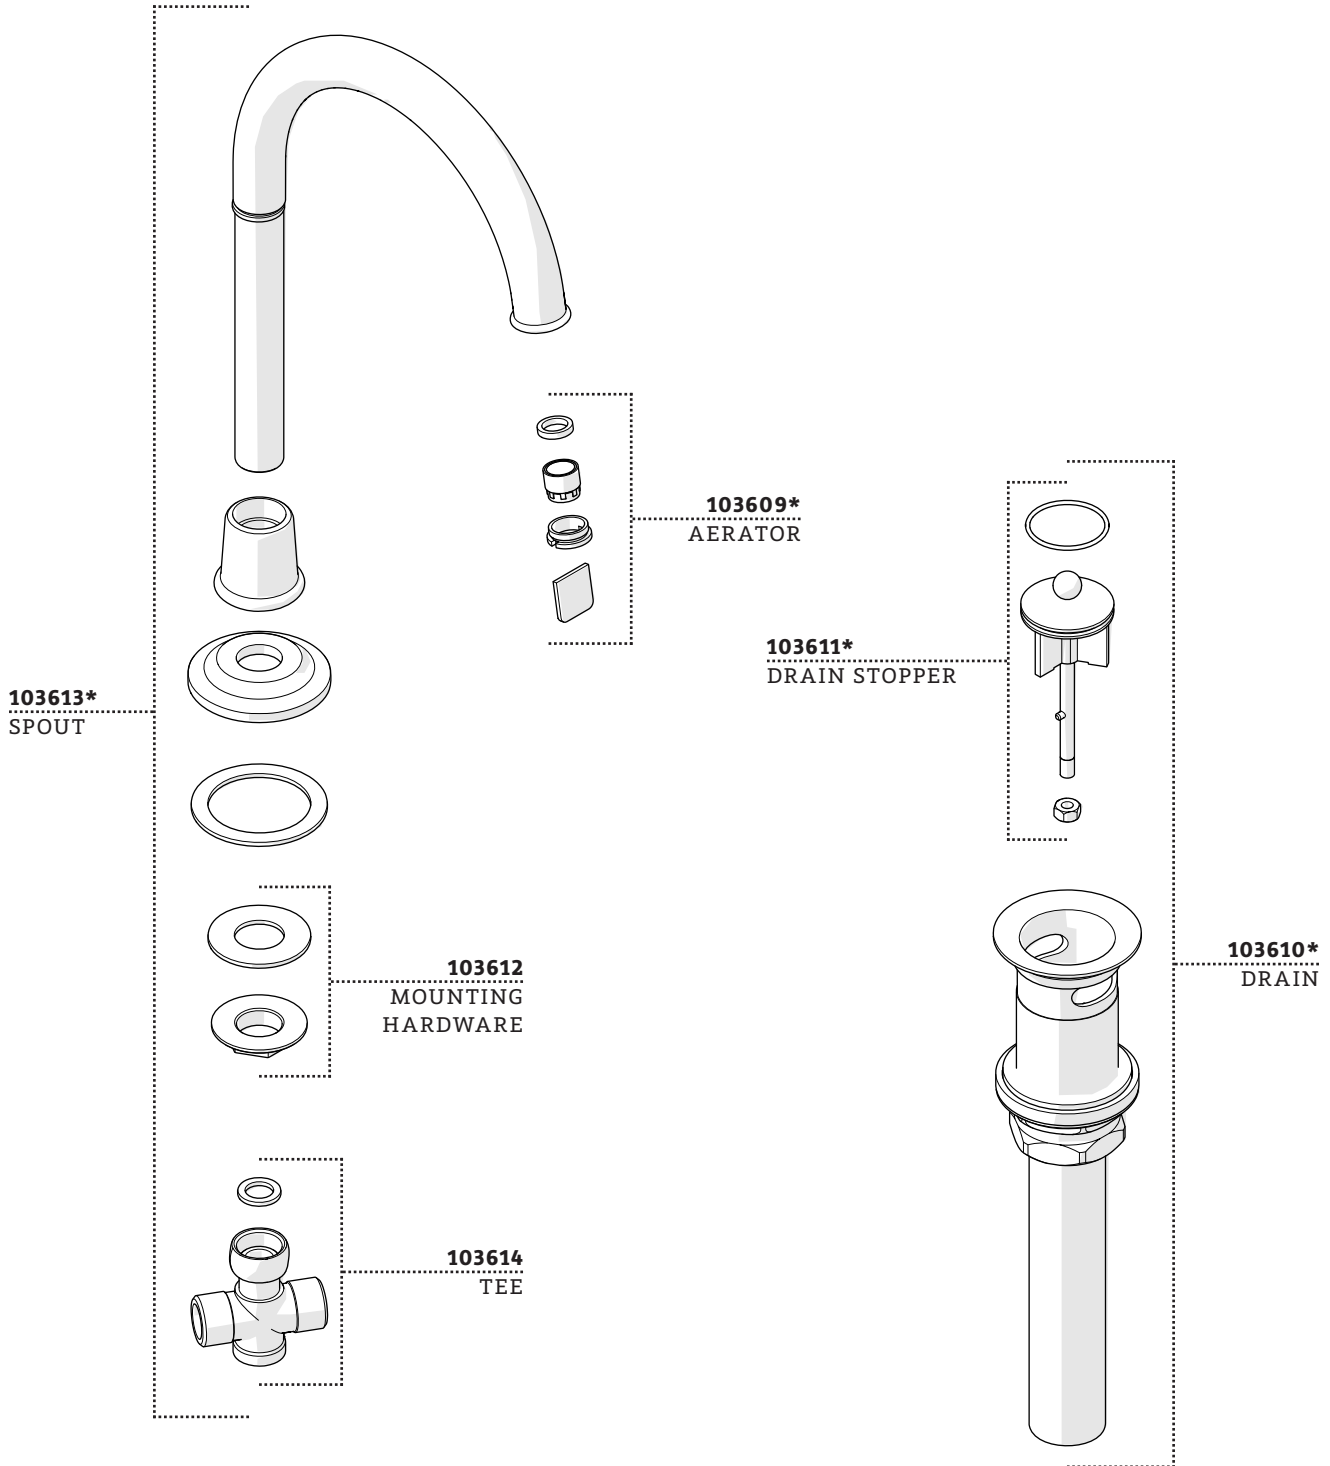

ESTB. 1978

WATERWORKS

**SERVICE PARTS**

**STYLES: EALS51, EALS52, EALS53,  
EALS54, EALS55**

\*FINISH/COLOR MUST BE SPECIFIED WHEN ORDERING  
++SUPPLIED AS A PAIR

DOCUMENT: SPEA51\_REV01

ESTB. 1978

WATERWORKS

**SERVICE PARTS**

**STYLES: EALS51, EALS52, EALS53, EALS54, EALS55**

\*FINISH/COLOR MUST BE SPECIFIED WHEN ORDERING  
++SUPPLIED AS A PAIR

DOCUMENT: SPEA51\_REV01