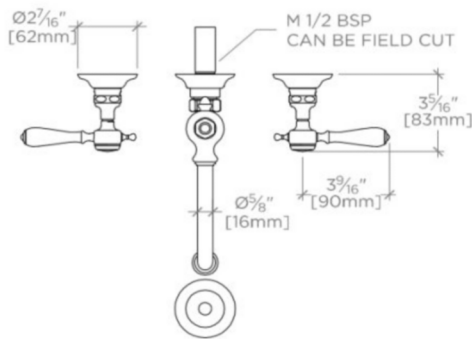

TECHNICAL DETAILS

ADA Compliance: Yes
Adjustable versus Fixed Spray: Fixed Spray
Control Valve Rough-in Depth Maximum: 92 mm
Control Valve Rough-in Depth Minimum: 41 mm
Drain Assembly Materials: Brass
Drain Depth Maximum: 51 mm
Drain Hole Diameter: 44 mm
Drain Style: Lift and Turn
Escutcheon Primary Material: Brass
Flow Restriction Options: 1.5, 1.0
Handle Spread Maximum: 203 mm
Handle Spread Minimum: 203 mm
Handle Turn Angle: Quarter Turn
Index Color / Finish and Material: Architectural Bronze
Depth / Width: 216 mm
Drain Depth Minimum: 38 mm
Height: 159 mm
Index Marking: H/C
Inlet Connection Size: 1/2"
Inlet Connection Type: Male G/BSPP
Inlet Supply Spread Maximum: 203 mm
Inlet Supply Spread Minimum: 203 mm
Installation Type: Wall Mounted
Length: 381 mm
Number of Handles: Two
Number of Holes: Three Hole
Primary Material: Brass
Restricted Maximum Flow Rate: 8.3 liters/min
Spout Swivel: Y
Suggested Application: Bath
Valve Material: Ceramic
Water Pressure Maximum: 5.5 bar
Water Pressure Minimum: 1.5 bar
Water Pressure Recommended: 3.0 bar

Available with metal, wood or porcelain handle materials with MTO materials including porcelain and semiprecious stones.

Standard flow rate is 2.2gpm (8.3 L/min) and State of California requires 1.2gpm(4.5 L/min). Also available in other flow options. Contact a sales associate for details.

WATERWORKS

JULIA

JU41LS

Julia High Profile Three Hole Wall Mounted Lavatory Faucet with White Porcelain Lever Handles

TOP VIEW

SCALE: 1 1/2"=1'-0"

ADAPTER(S) PACKAGED SEPARATELY		
ADAPTER	DESCRIPTION	QTY
UNUK04	1/2" NPT Male x 1/2" Male Nipple 50mm Long BSP	1

FRONT VIEW

SCALE: 1 1/2"=1'-0"

SIDE VIEW

SCALE: 1 1/2"=1'-0"