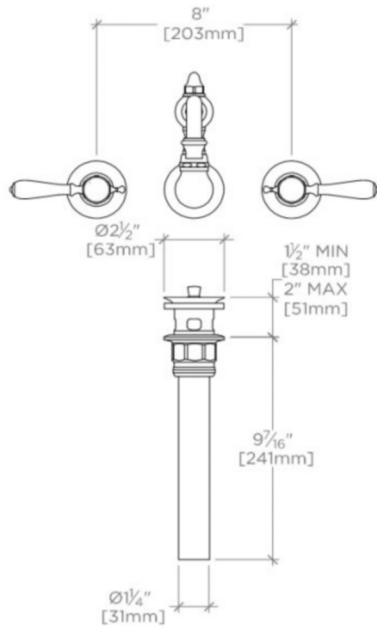

TECHNICAL DETAILS

ADA Compliance: Yes
Adjustable versus Fixed Spray: Fixed Spray
Control Valve Rough-in Depth Maximum: 92 mm
Control Valve Rough-in Depth Minimum: 41 mm
Drain Assembly Materials: Brass
Drain Depth Maximum: 51 mm
Drain Hole Diameter: 44 mm
Drain Style: Lift and Turn
Escutcheon Primary Material: Brass
Flow Restriction Options: 1.5, 1.0
Handle Spread Maximum: 203 mm
Handle Spread Minimum: 203 mm
Handle Turn Angle: Quarter Turn
Index Color / Finish and Material: Architectural Bronze
Depth / Width: 216 mm
Drain Depth Minimum: 38 mm
Height: 159 mm
Index Marking: H/C
Inlet Connection Size: 1/2"
Inlet Connection Type: Male G/BSPP
Inlet Supply Spread Maximum: 203 mm
Inlet Supply Spread Minimum: 203 mm
Installation Type: Wall Mounted
Length: 381 mm
Number of Handles: Two
Number of Holes: Three Hole
Primary Material: Brass
Restricted Maximum Flow Rate: 8.3 liters/min
Spout Swivel: Y
Suggested Application: Bath
Valve Material: Ceramic
Water Pressure Maximum: 5.5 bar
Water Pressure Minimum: 1.5 bar
Water Pressure Recommended: 3.0 bar

WATERWORKS

JULIA

JU41LS

Julia High Profile Three Hole Wall Mounted Lavatory Faucet with White Porcelain Lever Handles

TOP VIEW

SCALE: 1 1/2"=1'-0"

ADAPTER(S) PACKAGED SEPARATELY		
ADAPTER	DESCRIPTION	QTY
UNUK04	1/2" NPT Male x 1/2" Male Nipple 50mm Long BSP	1

FRONT VIEW

SCALE: 1 1/2"=1'-0"

SIDE VIEW

SCALE: 1 1/2"=1'-0"