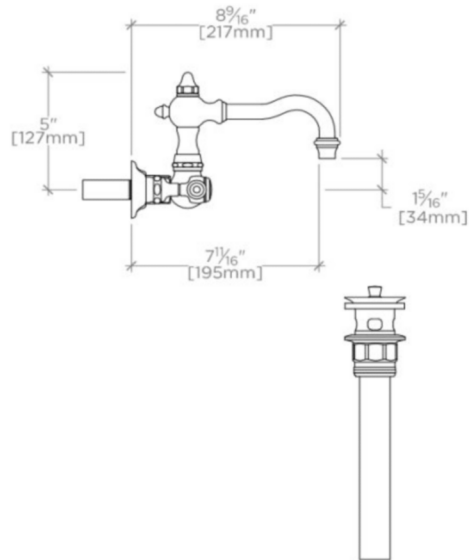

TECHNICAL DETAILS

ADA Compliance: Yes
Adjustable versus Fixed Spray: Fixed Spray
Control Valve Rough-in Depth Maximum: 92 mm
Control Valve Rough-in Depth Minimum: 41 mm
Drain Assembly Materials: Brass
Drain Depth Maximum: 51 mm
Drain Hole Diameter: 44 mm
Drain Style: Lift and Turn
Escutcheon Primary Material: Brass
Flow Restriction Options: 1.5, 1.0
Handle Spread Maximum: 203 mm
Handle Spread Minimum: 203 mm
Handle Turn Angle: Quarter Turn
Index Color / Finish and Material: Architectural Bronze
Depth / Width: 216 mm
Drain Depth Minimum: 38 mm
Height: 159 mm
Index Marking: H/C
Inlet Connection Size: 1/2"
Inlet Connection Type: Male G/BSPP
Inlet Supply Spread Maximum: 203 mm
Inlet Supply Spread Minimum: 203 mm
Installation Type: Wall Mounted
Length: 381 mm
Number of Handles: Two
Number of Holes: Three Hole
Primary Material: Brass
Restricted Maximum Flow Rate: 8.3 liters/min
Spout Swivel: Y
Suggested Application: Bath
Valve Material: Ceramic
Water Pressure Maximum: 5.5 bar
Water Pressure Minimum: 1.5 bar
Water Pressure Recommended: 3.0 bar

WATERWORKS

JULIA

JU41LS

Julia High Profile Three Hole Wall Mounted Lavatory Faucet with White Porcelain Lever Handles

TOP VIEW

SCALE: 1 1/2"=1'-0"

ADAPTER(S) PACKAGED SEPARATELY		
ADAPTER	DESCRIPTION	QTY
UNUK04	1/2" NPT Male x 1/2" Male Nipple 50mm Long BSP	1

FRONT VIEW

SCALE: 1 1/2"=1'-0"

SIDE VIEW

SCALE: 1 1/2"=1'-0"