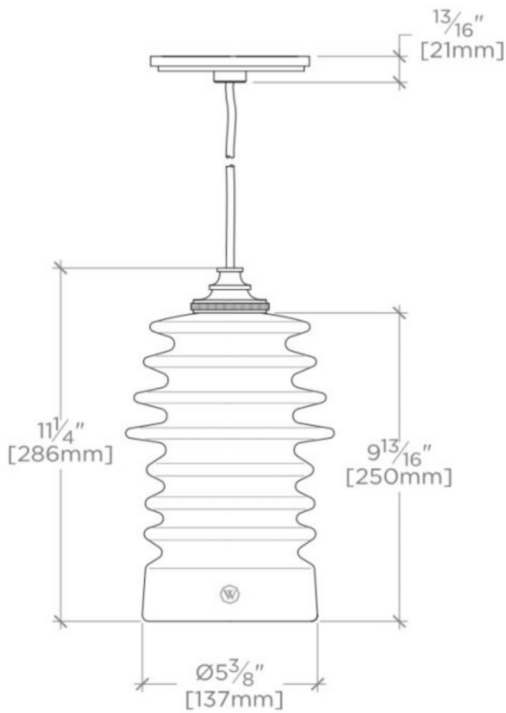

### TECHNICAL DETAILS

Ambient / Task: Ambient  
Bulb Base Size: E27  
Escutcheon Primary Material: Brass  
Bulb Type: E27 Tubular  
Depth / Width: 164 mm  
Height: 333 mm  
Installation Type: Ceiling Mounted  
Interior / Exterior Application: Interior Only  
Junction Box Orientation: Horizontal  
Length: 164 mm  
Number of Bulbs: One  
Primary Material: Made of Brass  
Safety Warnings: Do not exceed max wattage.  
Shade Material: Glass  
Shade Shape: Cone  
Suggested Application: All Applications  
Voltage: 240.0  
Wet / Dry: Damp or Dry

## WATT

WL04LT

Watt Ceiling Mounted Pendant with Ribbed Glass Shade

TOP VIEW

SCALE: 2"=1'-0"

FRONT VIEW

SCALE: 2"=1'-0"

SIDE VIEW

SCALE: 2"=1'-0"