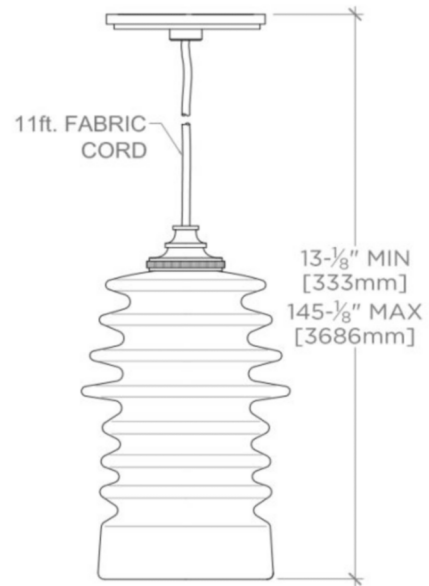

### TECHNICAL DETAILS

Ambient / Task: Ambient  
Bulb Base Size: E27  
Escutcheon Primary Material: Brass  
Bulb Type: E27 Tubular  
Depth / Width: 164 mm  
Height: 333 mm  
Installation Type: Ceiling Mounted  
Interior / Exterior Application: Interior Only  
Junction Box Orientation: Horizontal  
Length: 164 mm  
Number of Bulbs: One  
Primary Material: Made of Brass  
Safety Warnings: Do not exceed max wattage.  
Shade Material: Glass  
Shade Shape: Cone  
Suggested Application: All Applications  
Voltage: 240.0  
Wet / Dry: Damp or Dry

## WATT

WL04LT

Watt Ceiling Mounted Pendant with Ribbed Glass Shade

TOP VIEW

SCALE: 2"=1'-0"

FRONT VIEW

SCALE: 2"=1'-0"

SIDE VIEW

SCALE: 2"=1'-0"