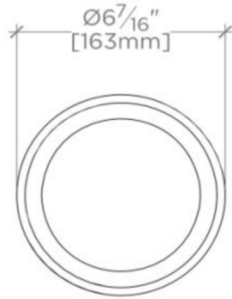

### TECHNICAL DETAILS

Ambient / Task: Ambient  
Bulb Base Size: E27  
Escutcheon Primary Material: Brass  
Bulb Type: E27 Tubular  
Depth / Width: 164 mm  
Height: 333 mm  
Installation Type: Ceiling Mounted  
Interior / Exterior Application: Interior Only  
Junction Box Orientation: Horizontal  
Length: 164 mm  
Number of Bulbs: One  
Primary Material: Made of Brass  
Safety Warnings: Do not exceed max wattage.  
Shade Material: Glass  
Shade Shape: Cone  
Suggested Application: All Applications  
Voltage: 240.0  
Wet / Dry: Damp or Dry

## WATT

WL04LT

Watt Ceiling Mounted Pendant with Ribbed Glass Shade

TOP VIEW

SCALE: 2"=1'-0"

FRONT VIEW

SCALE: 2"=1'-0"

SIDE VIEW

SCALE: 2"=1'-0"