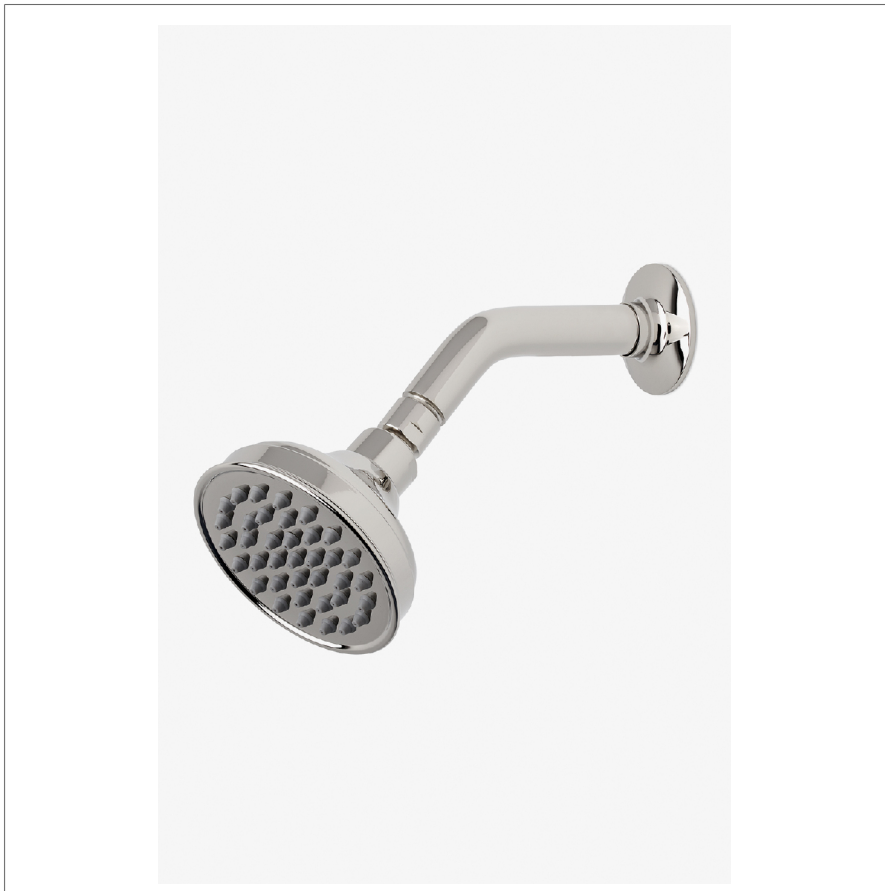

## OPS144

Opus 4" Showerhead with 6" Wall Mounted 45 Degree Shower Arm

SHOWN IN OPUS 4" SHOWERHEAD WITH 6" WALL MOUNTED 45 DEGREE SHOWER ARM | OPS144

### TECHNICAL DETAILS

Adjustable Versus Fixed Spray: Fixed  
Fittings Hole Diameter: 1 1/4"  
Inlet Connection Size: 1/2"  
Inlet Connection Type: Male NPT  
Pivot: Y  
Primary Material: Brass  
Restricted Maximum Flow Rate: 1.75 gpm  
Water Pressure Maximum: 85.0 psi  
Water Pressure Minimum: 20.0 psi  
Water Pressure Recommended: 45.0 psi

### PRODUCT FEATURES

Made of Brass

Features a swivel 4" showerhead with easy clean rubber nozzles

Includes a 6" wall mounted 45 degree shower arm

Stocked in Brass, Chrome, Nickel and Matte Nickel

Showerhead available in 1.75gpm (6.6L/min) flow rate

## OPS144

Opus 4" Showerhead with 6" Wall Mounted 45 Degree Shower Arm

STYLE NO.	DIM "A"	DIM "B"
EAS144	10 <sup>7</sup> / <sub>16</sub> " [265mm]	6 <sup>1</sup> / <sub>4</sub> " [158mm]
OPS144		
EAS145	12 <sup>7</sup> / <sub>16</sub> " [316mm]	8 <sup>1</sup> / <sub>4</sub> " [209mm]
OPS145		