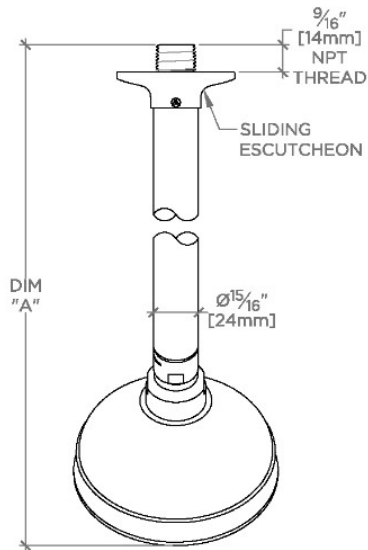

## OPS144

Opus 4" Showerhead with 6" Wall Mounted 45 Degree Shower Arm

SHOWN IN OPUS 4" SHOWERHEAD WITH 6" WALL MOUNTED 45 DEGREE SHOWER ARM | OPS144

### TECHNICAL DETAILS

Adjustable Versus Fixed Spray: Fixed  
Fittings Hole Diameter: 1 1/4"  
Inlet Connection Size: 1/2"  
Inlet Connection Type: Male NPT  
Pivot: Y  
Primary Material: Brass  
Restricted Maximum Flow Rate: 1.75 gpm  
Water Pressure Maximum: 85.0 psi  
Water Pressure Minimum: 20.0 psi  
Water Pressure Recommended: 45.0 psi

### PRODUCT FEATURES

Made of Brass

Features a swivel 4" showerhead with easy clean rubber nozzles

Includes a 6" wall mounted 45 degree shower arm

Stocked in Brass, Chrome, Nickel and Matte Nickel

Showerhead available in 1.75gpm (6.6L/min) flow rate

## OPS144

Opus 4" Showerhead with 6" Wall Mounted 45 Degree Shower Arm

STYLE NO.	DIM "A"	DIM "B"
EAS144	10 <sup>7</sup> / <sub>16</sub> " [265mm]	6 <sup>1</sup> / <sub>4</sub> " [158mm]
OPS144		
EAS145	12 <sup>7</sup> / <sub>16</sub> " [316mm]	8 <sup>1</sup> / <sub>4</sub> " [209mm]
OPS145		