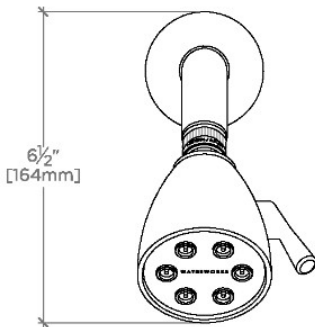

## Dash

DSS334

Dash 2 3/4" Showerhead with Adjustable Spray with 6" Wall Mounted 45 Degree Shower Arm

SHOWN IN DASH 2 3/4" SHOWERHEAD WITH ADJUSTABLE SPRAY WITH 6" WALL MOUNTED 45 DEGREE SHOWER ARM | DSS334

### TECHNICAL DETAILS

Adjustable Versus Fixed Spray: Adjustable Spray  
 Fittings Hole Diameter: 32 mm  
 Flow Restriction Options: 1.5, 1.75, 2.0  
 Inlet Connection Size: 1/2"  
 Inlet Connection Type: Male NPT  
 Pivot: Y  
 Primary Material: Brass  
 Restricted Maximum Flow Rate: 6.6 liters/min  
 Water Pressure Maximum: 6.0 bar  
 Water Pressure Minimum: 1.5 bar  
 Water Pressure Recommended: 3.0 bar

## Dash

DSS334

Dash 2 3/4" Showerhead with Adjustable Spray with 6" Wall Mounted 45 Degree Shower Arm

TOP VIEW SCALE: 3"=1'-0"

STYLE NO.	DIM "A"	DIM "B"
DSS334	10 1/16" [256mm]	6 1/4" [158mm]
HGS334		
RRS334		
DSS335	12 1/16" [307mm]	8 1/4" [209mm]
HGS335		
RRS335		

SPRAY PATTERNS

FRONT VIEW SCALE: 3"=1'-0"

SIDE VIEW SCALE: 3"=1'-0"