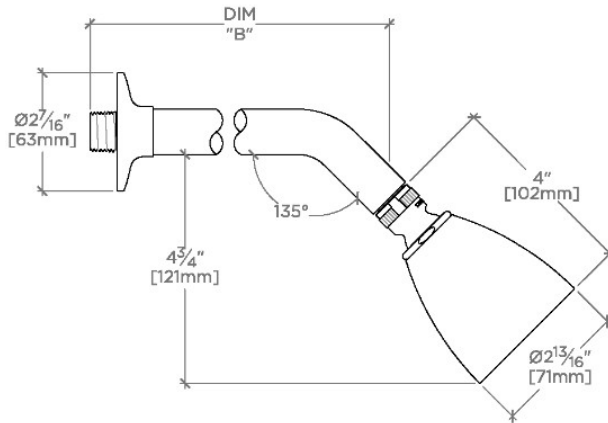

### TECHNICAL DETAILS

Adjustable Versus Fixed Spray: Adjustable Spray  
 Fittings Hole Diameter: 32 mm  
 Flow Restriction Options: 1.5, 1.75, 2.0  
 Inlet Connection Size: 1/2"  
 Inlet Connection Type: Male NPT  
 Pivot: Y  
 Primary Material: Brass  
 Restricted Maximum Flow Rate: 6.6 liters/min  
 Water Pressure Maximum: 6.0 bar  
 Water Pressure Minimum: 1.5 bar  
 Water Pressure Recommended: 3.0 bar

### PRODUCT FEATURES

- Made of Brass
- Features a swivel 2 3/4" showerhead with two adjustable spray patterns
- Includes a 6" wall mounted 45 degree shower arm
- Stocked in Brass, Chrome and Nickel
- Showerhead available in 1.75gpm (6.6L/min) flow rate

## Dash

DSS334

Dash 2 3/4" Showerhead with Adjustable Spray with 6" Wall Mounted 45 Degree Shower Arm

TOP VIEW SCALE: 3"=1'-0"

STYLE NO.	DIM "A"	DIM "B"
DSS334	10 1/16" [256mm]	6 1/4" [158mm]
HGS334		
RRS334		
DSS335	12 1/16" [307mm]	8 1/4" [209mm]
HGS335		
RRS335		

SPRAY PATTERNS

FRONT VIEW SCALE: 3"=1'-0"

SIDE VIEW SCALE: 3"=1'-0"