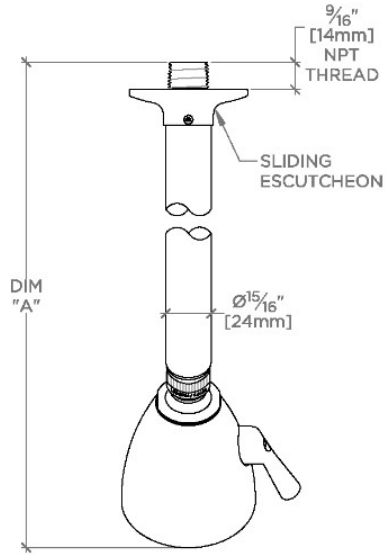

## Dash

DSS334

Dash 2 3/4" Showerhead with Adjustable Spray with 6" Wall Mounted 45 Degree Shower Arm

SHOWN IN DASH 2 3/4" SHOWERHEAD WITH ADJUSTABLE SPRAY WITH 6" WALL MOUNTED 45 DEGREE SHOWER ARM | DSS334

### TECHNICAL DETAILS

Adjustable Versus Fixed Spray: Adjustable Spray  
 Fittings Hole Diameter: 32 mm  
 Flow Restriction Options: 1.5, 1.75, 2.0  
 Inlet Connection Size: 1/2"  
 Inlet Connection Type: Male NPT  
 Pivot: Y  
 Primary Material: Brass  
 Restricted Maximum Flow Rate: 6.6 liters/min  
 Water Pressure Maximum: 6.0 bar  
 Water Pressure Minimum: 1.5 bar  
 Water Pressure Recommended: 3.0 bar

### PRODUCT FEATURES

- Made of Brass
- Features a swivel 2 3/4" showerhead with two adjustable spray patterns
- Includes a 6" wall mounted 45 degree shower arm
- Stocked in Brass, Chrome and Nickel
- Showerhead available in 1.75gpm (6.6L/min) flow rate

## Dash

DSS334

Dash 2 3/4" Showerhead with Adjustable Spray with 6" Wall Mounted 45 Degree Shower Arm

TOP VIEW SCALE: 3"=1'-0"

STYLE NO.	DIM "A"	DIM "B"
DSS334	10 1/16" [256mm]	6 1/4" [158mm]
HGS334		
RRS334		
DSS335	12 1/16" [307mm]	8 1/4" [209mm]
HGS335		
RRS335		