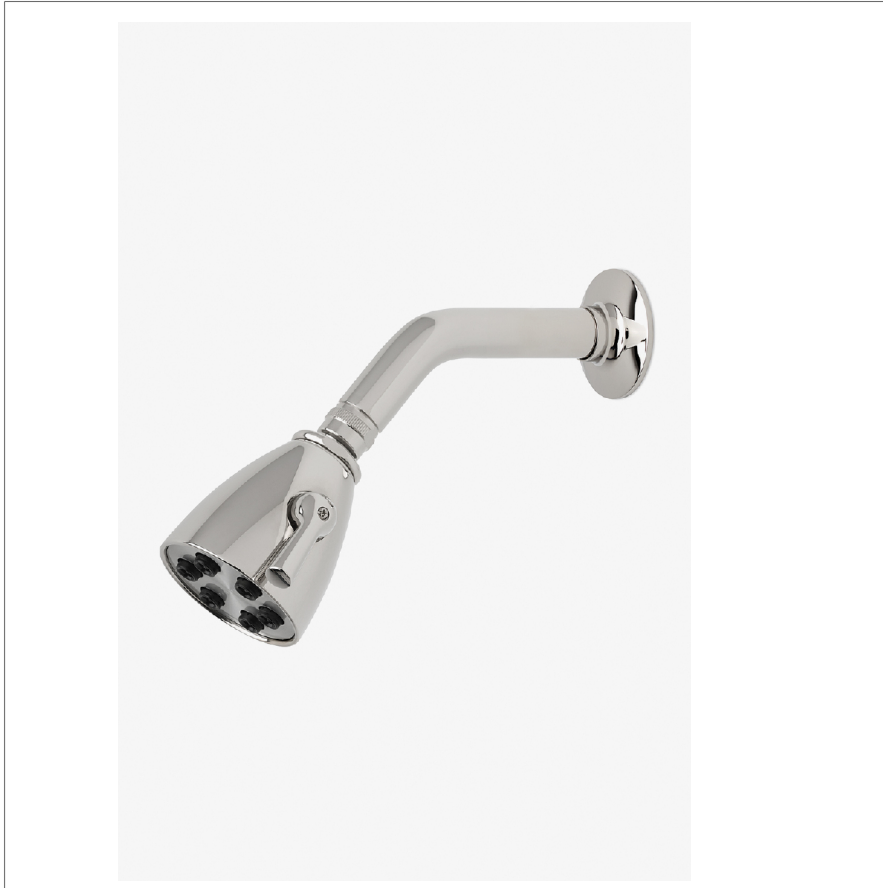

## Dash

DSS334

Dash 2 3/4" Showerhead with Adjustable Spray with 6" Wall Mounted 45 Degree Shower Arm

SHOWN IN DASH 2 3/4" SHOWERHEAD WITH ADJUSTABLE SPRAY WITH 6" WALL MOUNTED 45 DEGREE SHOWER ARM | DSS334

### TECHNICAL DETAILS

Adjustable Versus Fixed Spray: Adjustable Spray  
 Fittings Hole Diameter: 32 mm  
 Flow Restriction Options: 1.5, 1.75, 2.0  
 Inlet Connection Size: 1/2"  
 Inlet Connection Type: Male NPT  
 Pivot: Y  
 Primary Material: Brass  
 Restricted Maximum Flow Rate: 6.6 liters/min  
 Water Pressure Maximum: 6.0 bar  
 Water Pressure Minimum: 1.5 bar  
 Water Pressure Recommended: 3.0 bar

### INSPIRATION

A blend of art and function, Dash pays homage to design elements of the 1930s with pared-down shapes, softened curves and minimal details.

### PRODUCT FEATURES

- Made of Brass
- Features a swivel 2 3/4" showerhead with two adjustable spray patterns
- Includes a 6" wall mounted 45 degree shower arm
- Stocked in Brass, Chrome and Nickel
- Showerhead available in 1.75gpm (6.6L/min) flow rate