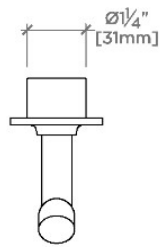

Bond

BVC110

Bond Solo Series Volume Control with Lever Handle

SHOWN IN BOND SOLO SERIES VOLUME CONTROL WITH LEVER HANDLE | BVC110

TECHNICAL DETAILS

ADA Compliance: Yes
 Fittings Hole Diameter: 35 mm
 Handle Turn Angle: Quarter Turn
 Integrated Diverter: N
 Number Of Holes: One Hole
 Primary Material: Brass

PRODUCT FEATURES

Lever Handle

Used to control water flow to a single waterway outlet such as a showerhead, handshower, or tub spout

Features Uprturned Lever Handle

Stocked in Chrome, Nickel, Brass and Dark Nickel

Requires rough valve, sold separately: GUV18/ GUV19 or GUV16 /GUV17

CERTIFICATIONS

PRODUCT (NOTES)

Bond Solo Series Volume Control with Lever Handle

TOP VIEW SCALE: 3"=1'-0"

FRONT VIEW SCALE: 3"=1'-0"

SIDE VIEW SCALE: 3"=1'-0"