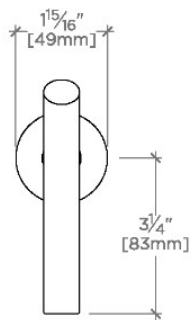

Bond

BVC110

Bond Solo Series Volume Control with Lever Handle

SHOWN IN BOND SOLO SERIES VOLUME CONTROL WITH LEVER HANDLE | BVC110

TECHNICAL DETAILS

ADA Compliance: Yes
 Fittings Hole Diameter: 35 mm
 Handle Turn Angle: Quarter Turn
 Integrated Diverter: N
 Number Of Holes: One Hole
 Primary Material: Brass

PRODUCT FEATURES

Lever Handle

Used to control water flow to a single waterway outlet such as a showerhead, handshower, or tub spout

Features Uprturned Lever Handle

Stocked in Chrome, Nickel, Brass and Dark Nickel

Requires rough valve, sold separately: GUV18/ GUV19 or GUV16 /GUV17

CERTIFICATIONS

PRODUCT (NOTES)

Bond Solo Series Volume Control with Lever Handle

TOP VIEW SCALE: 3"=1'-0"

FRONT VIEW SCALE: 3"=1'-0"

SIDE VIEW SCALE: 3"=1'-0"