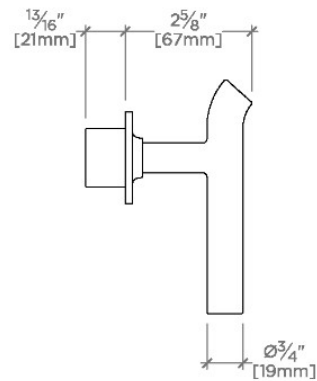

Bond

BVC110

Bond Solo Series Volume Control with Lever Handle

SHOWN IN BOND SOLO SERIES VOLUME CONTROL WITH LEVER HANDLE | BVC110

TECHNICAL DETAILS

ADA Compliance: Yes
 Fittings Hole Diameter: 35 mm
 Handle Turn Angle: Quarter Turn
 Integrated Diverter: N
 Number Of Holes: One Hole
 Primary Material: Brass

PRODUCT FEATURES

Lever Handle

Used to control water flow to a single waterway outlet such as a showerhead, handshower, or tub spout

Features Uprturned Lever Handle

Stocked in Chrome, Nickel, Brass and Dark Nickel

Requires rough valve, sold separately: GUV18/ GUV19 or GUV16 /GUV17

CERTIFICATIONS

PRODUCT (NOTES)

Bond Solo Series Volume Control with Lever Handle

TOP VIEW SCALE: 3"=1'-0"

FRONT VIEW SCALE: 3"=1'-0"

SIDE VIEW SCALE: 3"=1'-0"