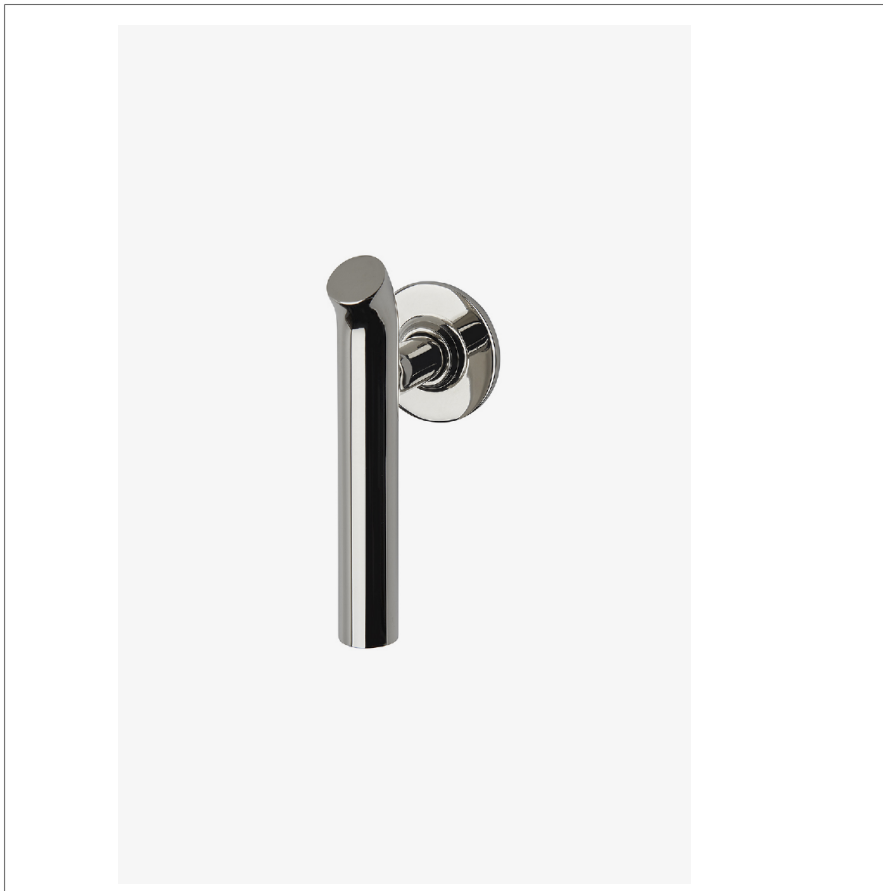

Bond

BVC110

Bond Solo Series Volume Control with Lever Handle

SHOWN IN BOND SOLO SERIES VOLUME CONTROL WITH LEVER HANDLE | BVC110

TECHNICAL DETAILS

ADA Compliance: Yes
 Fittings Hole Diameter: 35 mm
 Handle Turn Angle: Quarter Turn
 Integrated Diverter: N
 Number Of Holes: One Hole
 Primary Material: Brass

INSPIRATION

Modern designs infused with rare soul and artistry. Explore our wide range of Bond bath and kitchen elements, from fittings to fixtures to hardware.

CODES & STANDARDS

ASME A112.18.1/CSA B125.1, State of MA

PRODUCT FEATURES

Lever Handle

Used to control water flow to a single waterway outlet such as a showerhead, handshower, or tub spout

Features Uprturned Lever Handle

Stocked in Chrome, Nickel, Brass and Dark Nickel

Requires rough valve, sold separately: GUV18/ GUV19 or GUV16 /GUV17

CERTIFICATIONS

PRODUCT (NOTES)

Bond Solo Series Volume Control with Lever Handle

TOP VIEW SCALE: 3"=1'-0"

FRONT VIEW SCALE: 3"=1'-0"

SIDE VIEW SCALE: 3"=1'-0"